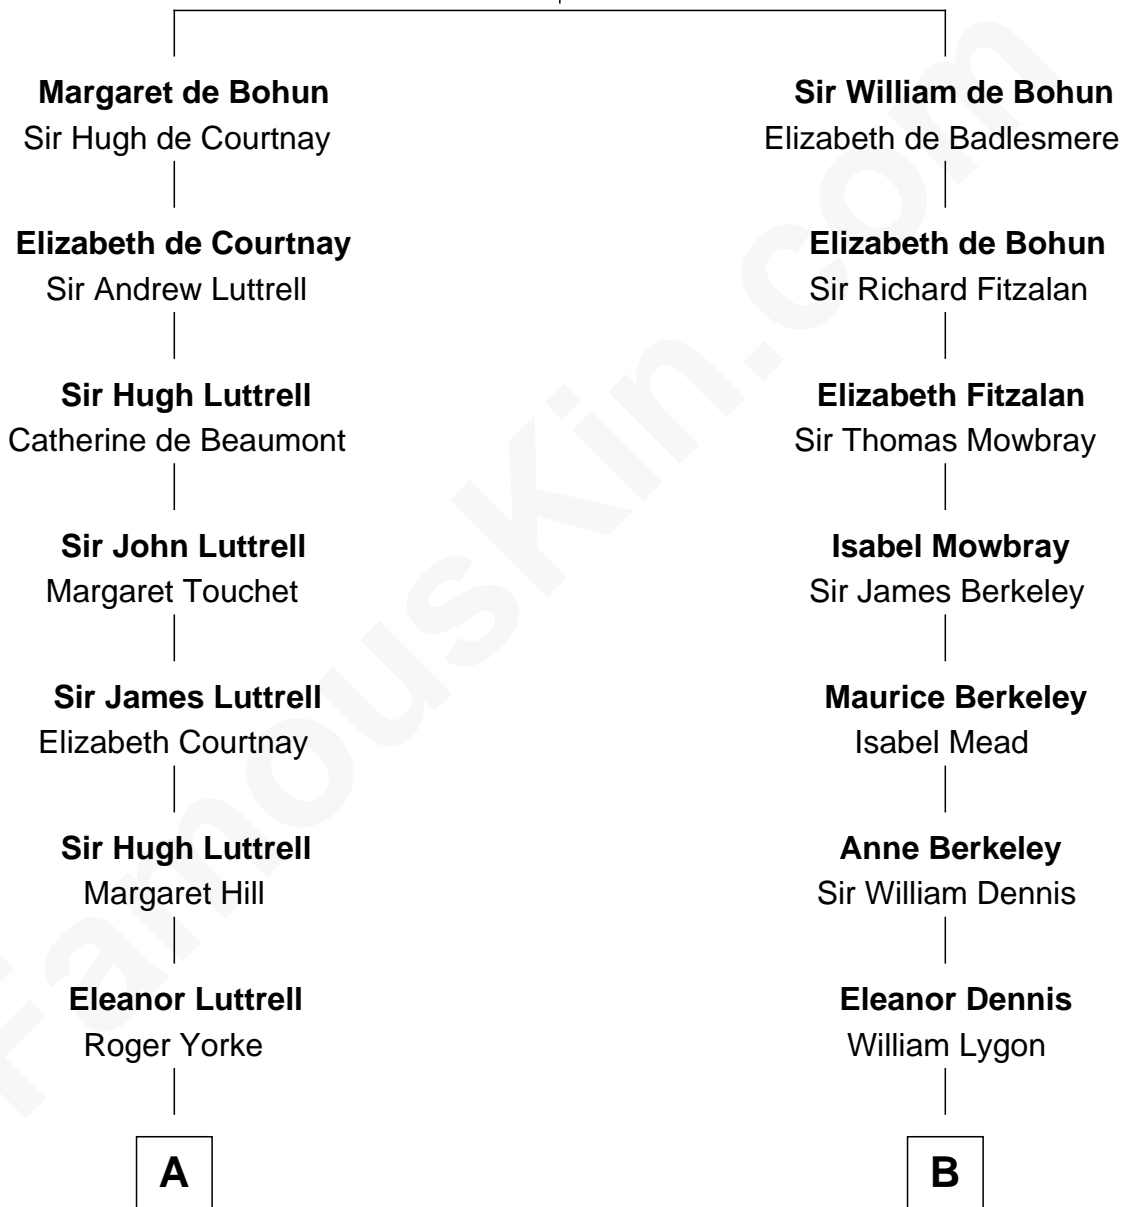

FamousKin.com

Relationship Chart of

General William Whipple

Signer of the Declaration of Independence

14th cousin 7 times removed of

Glenn Close

Movie, Television, and Stage Actress

Humphrey de Bohun
Elizabeth Plantagenet

A

Elizabeth Yorke
Edmund Percival

Christian Percival
Richard Lowle

Percival Lowell
Rebecca - - - - -

Joanna Lowell
John Oliver

Mary Oliver
Col. Samuel Appleton

Joanna Appleton
Matthew Whipple

William Whipple
Mary Cutts

General William Whipple
Signer of Declaration of Independence

B

Thomas Lygon
Frances Dennis

Thomas Lygon
Elizabeth Pratt

Col. Thomas Ligon
Mary Harris

Johan Ligon
Robert Hancock

Sarah Hancock
Arthur Moseley