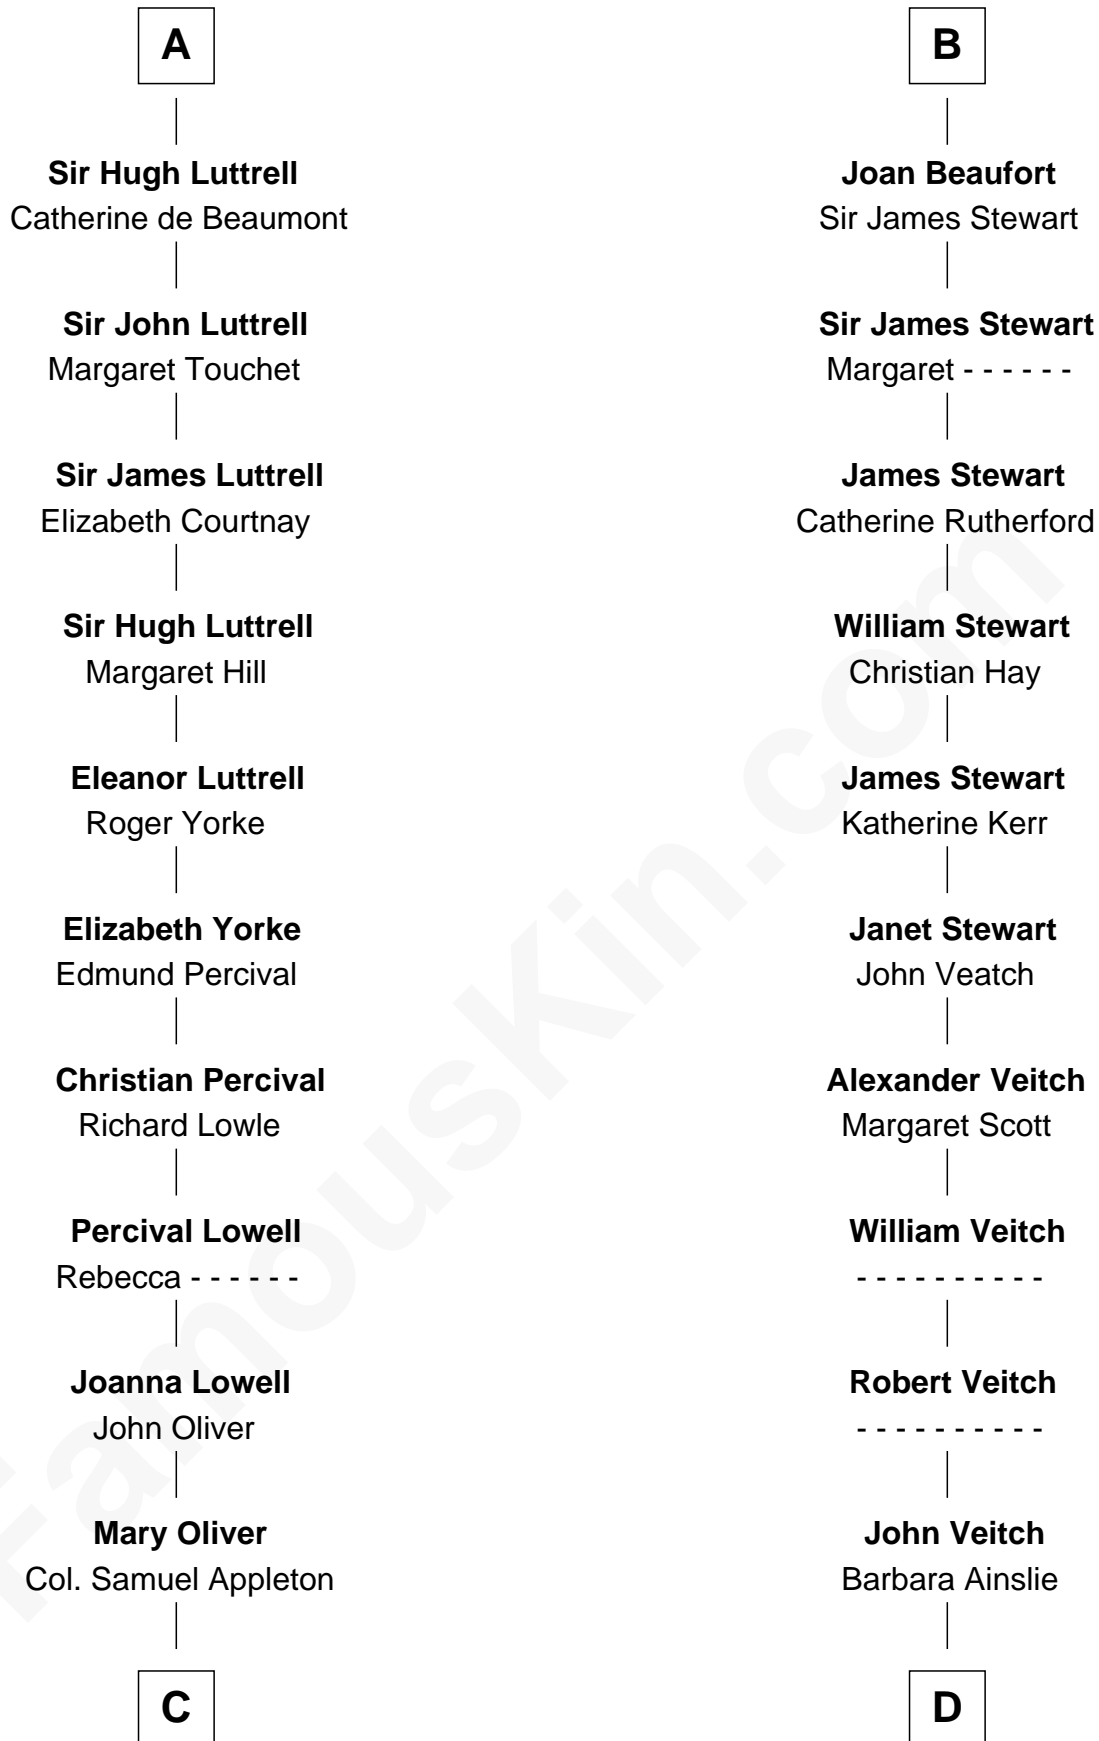

FamousKin.com

Relationship Chart of

General William Whipple

Signer of the Declaration of Independence

19th cousin 1 time removed of

Noel Coward

Playwright, Actor, and Songwriter

Sir Geoffrey FitzPiers

Margaret de Bohun
Sir Hugh de Courtnay

Elizabeth de Courtnay
Sir Andrew Luttrell

Sir John FitzGeoffrey
Isabel le Bigod

Maud FitzJohn
William de Beauchamp

Isabella de Beauchamp
Sir Patrick de Chaworth

Maud de Chaworth
Henry Plantagenet

Eleanor Plantagenet
Richard Fitzalan

Alice Fitzalan
Sir Thomas de Holand

Margaret de Holand
Sir John Beaufort

A

B

C

Joanna Appleton

Matthew Whipple

William Whipple

Mary Cutts

General William Whipple

Signer of Declaration of Independence

D

Henry Veitch

Margaret Harrison

Henry Gordon Veitch