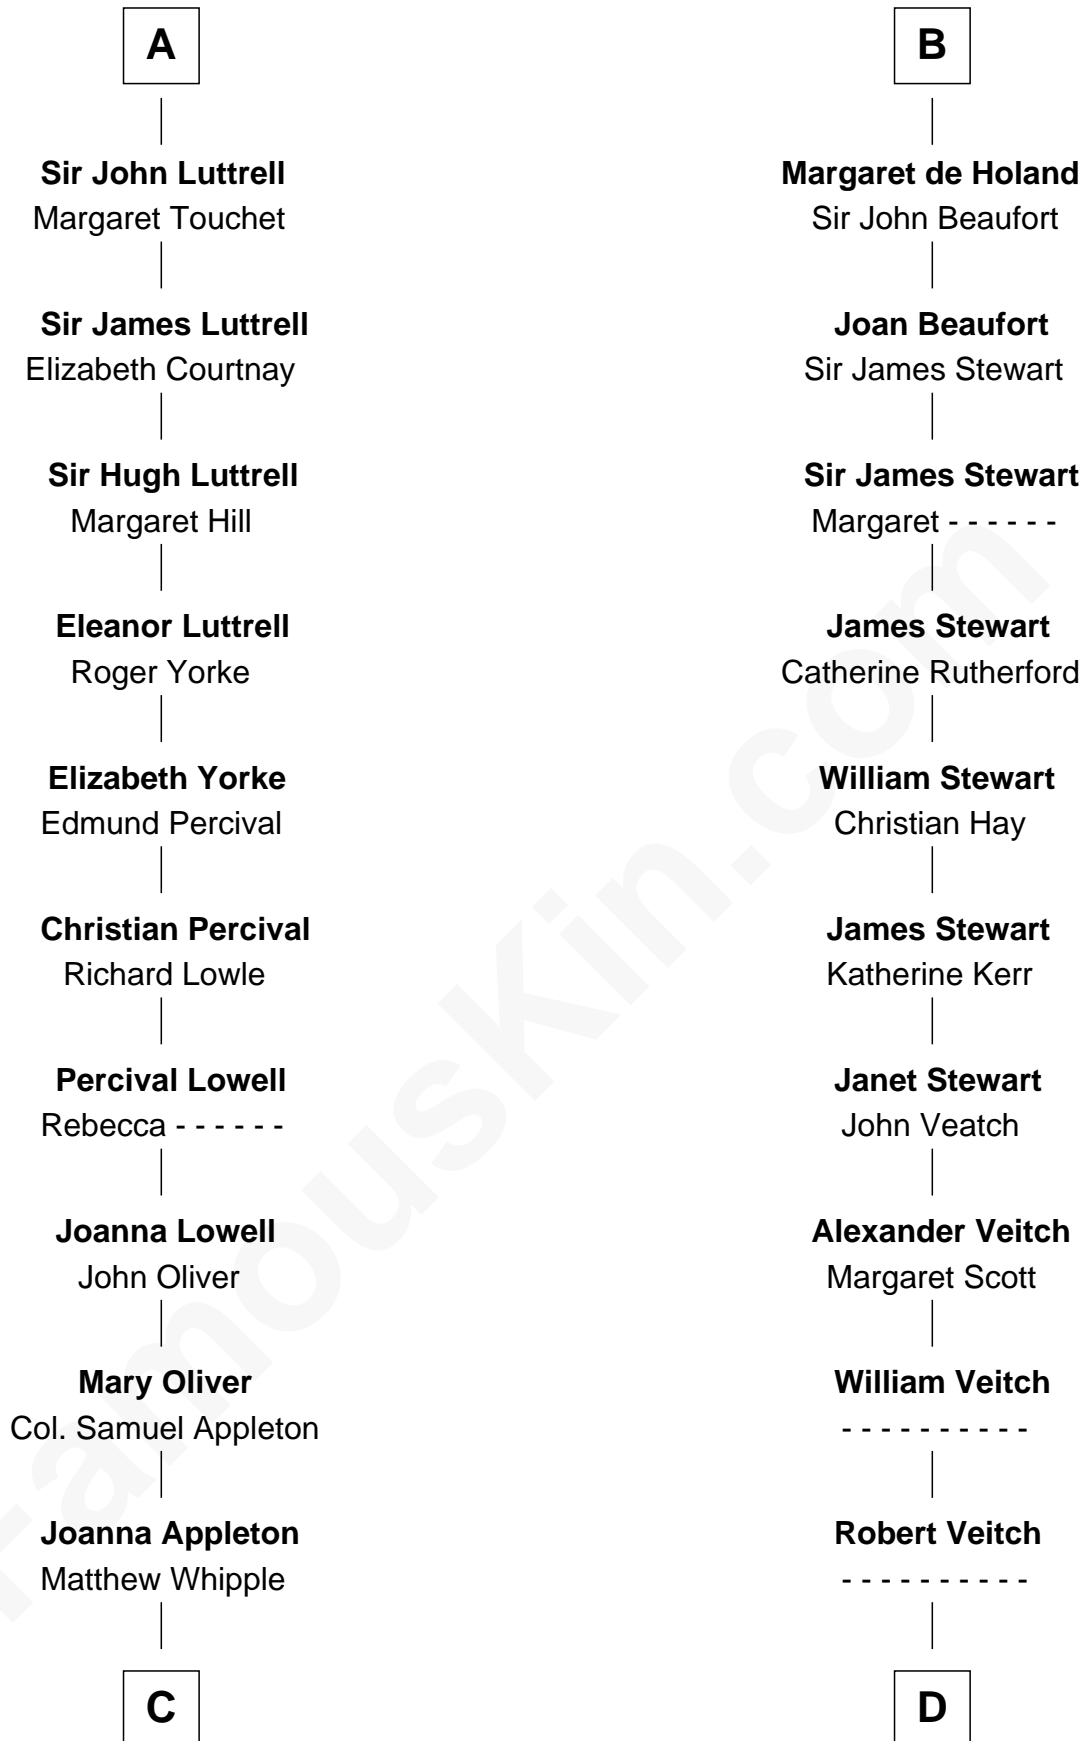

FamousKin.com

Relationship Chart of General William Whipple

Signer of the Declaration of Independence

18th cousin 3 times removed of

Noel Coward

Playwright, Actor, and Songwriter

C

William Whipple

Mary Cutts

General William Whipple

Signer of Declaration of Independence

D

John Veitch

Barbara Ainslie

Henry Veitch

Margaret Harrison

Henry Gordon Veitch

Mary Kathleen Synch

Violet Agnes Veitch

Arthur Sabin Coward

Noel Coward

Playwright, Actor, and Songwriter

FamousKin.com