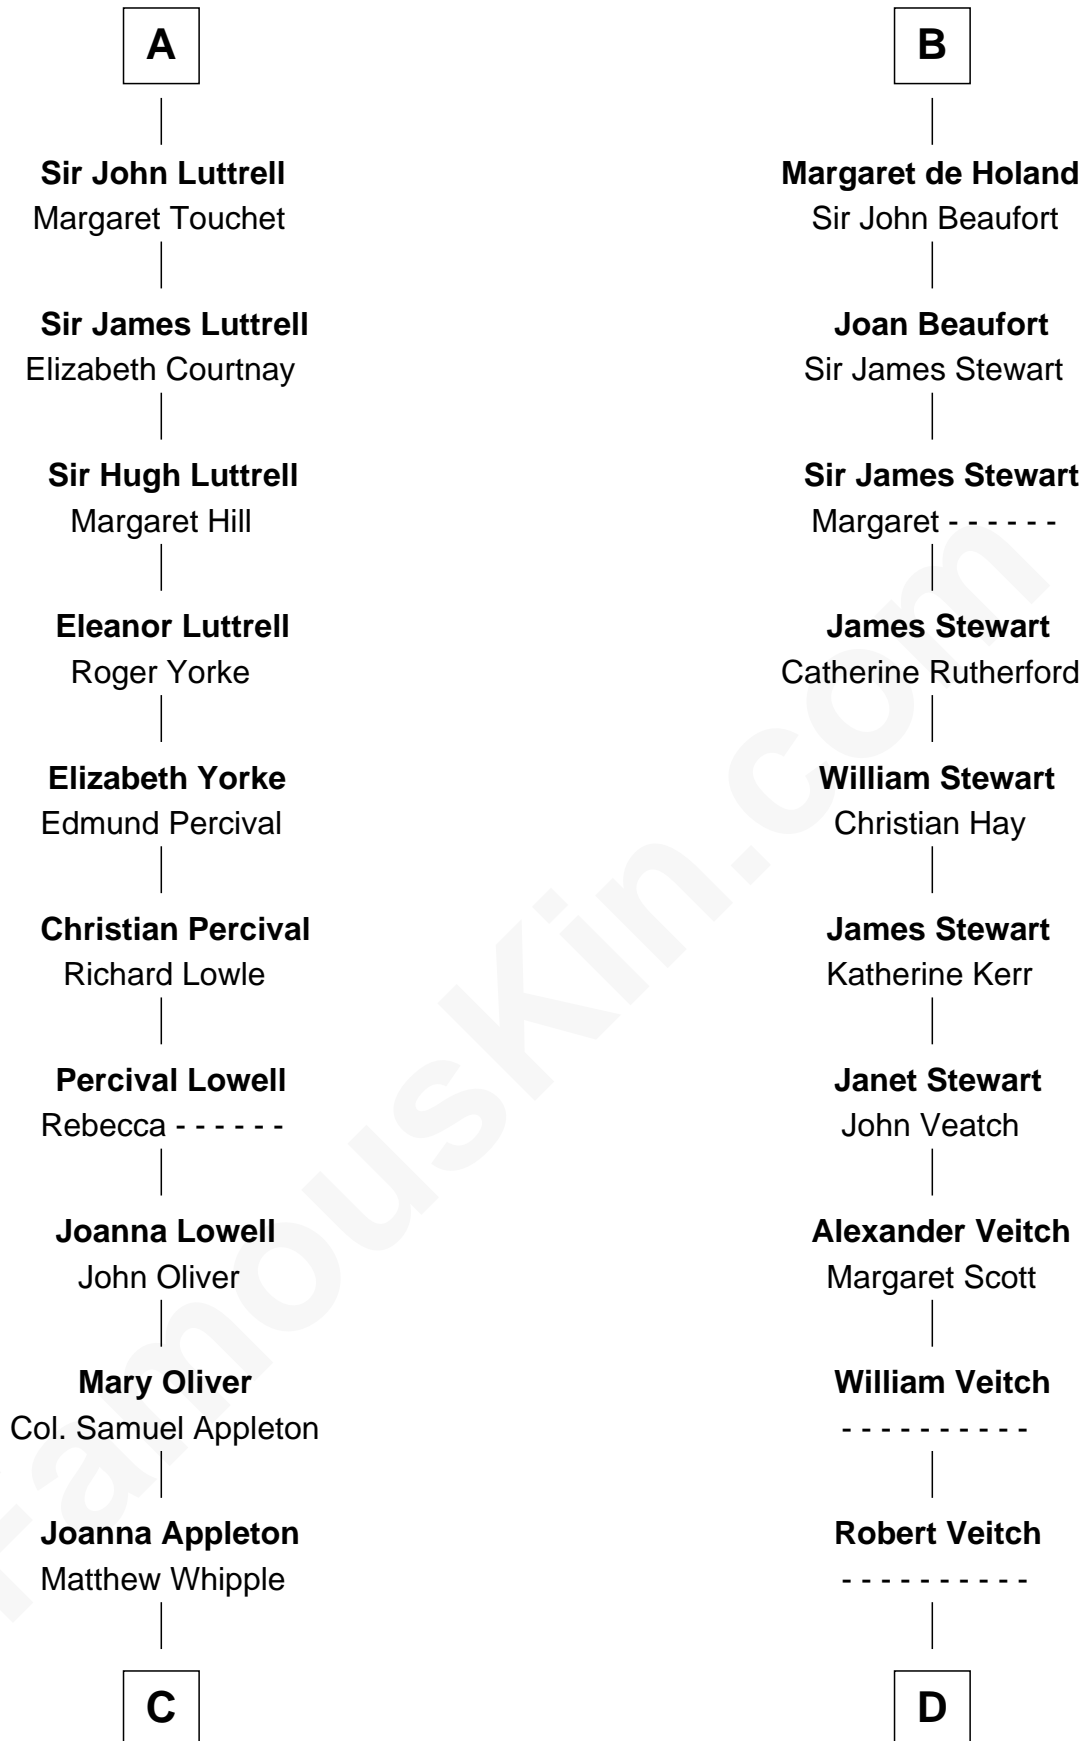

## Relationship Chart of General William Whipple

*Signer of the Declaration of Independence*

18th cousin 3 times removed of

**Noel Coward**

*Playwright, Actor, and Songwriter*

**C**

**William Whipple**

Mary Cutts

**General William Whipple**

*Signer of Declaration of Independence*

**D**

**John Veitch**

Barbara Ainslie

**Henry Veitch**

Margaret Harrison

**Henry Gordon Veitch**

Mary Kathleen Synch

**Violet Agnes Veitch**

Arthur Sabin Coward

**Noel Coward**

*Playwright, Actor, and Songwriter*

FamousKin.com