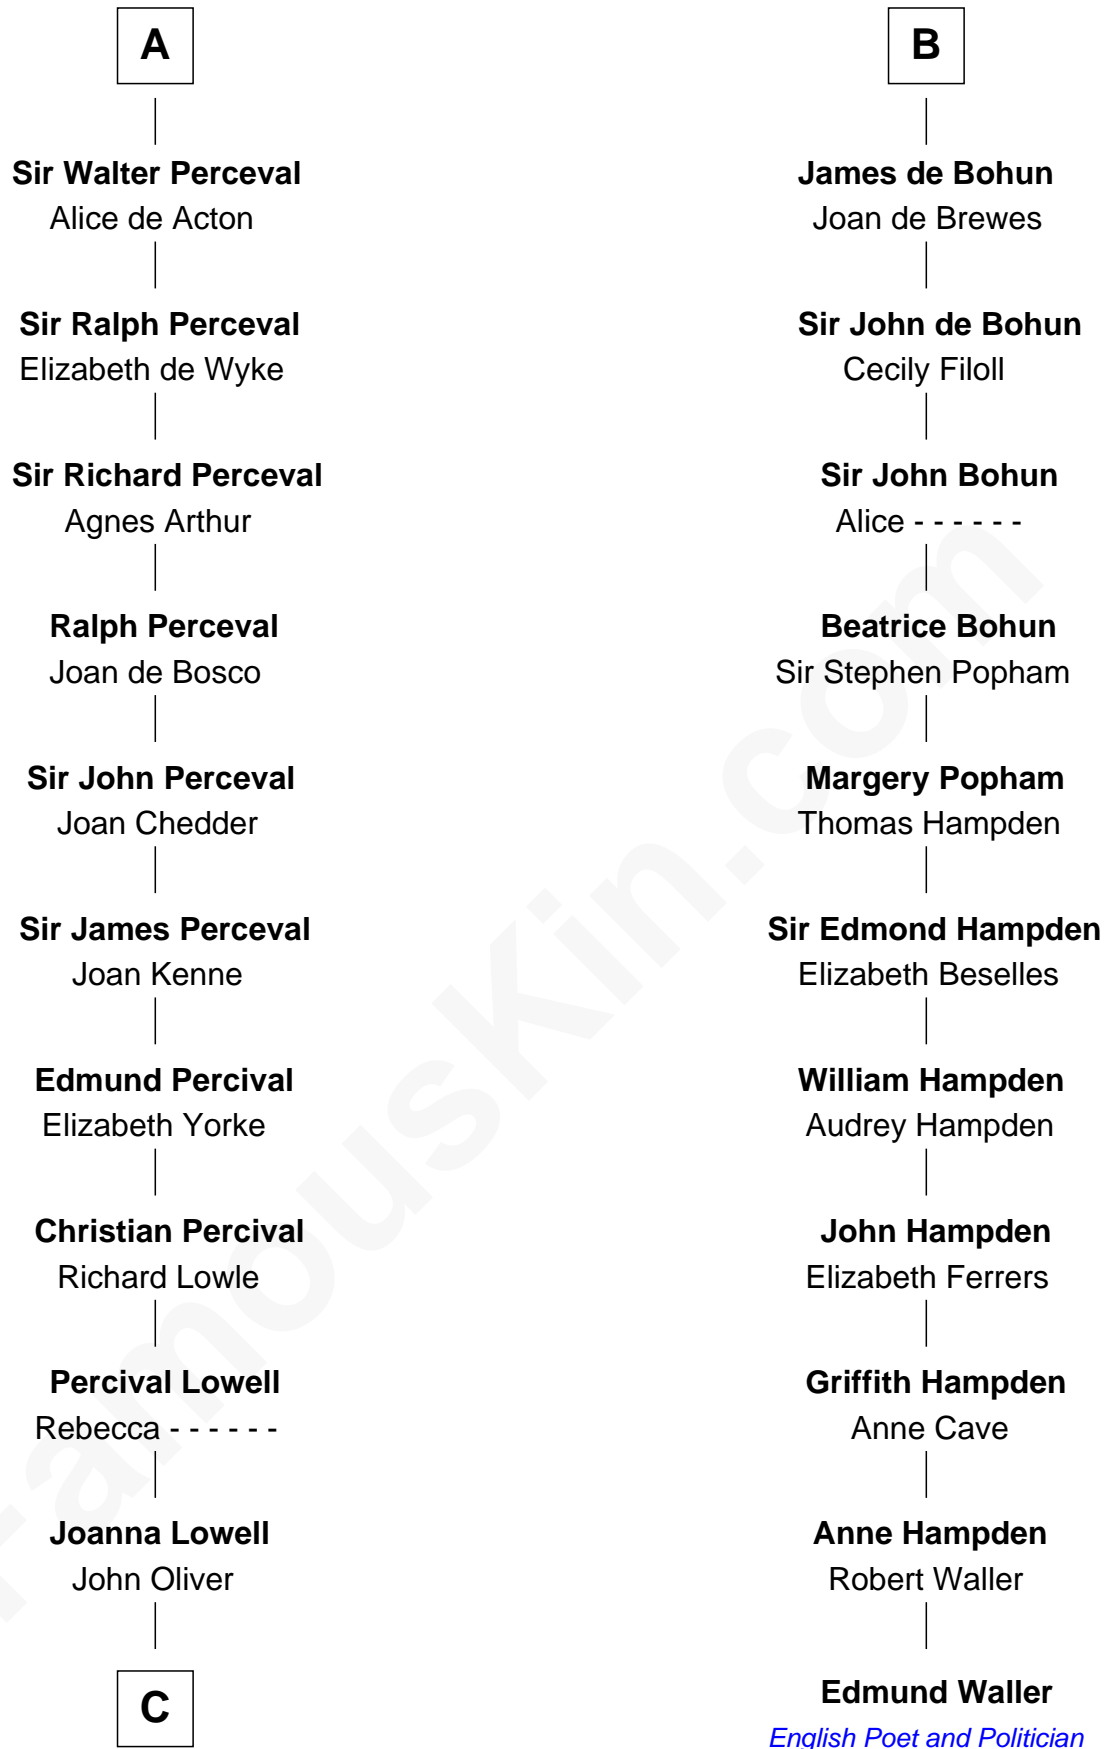

## Relationship Chart of General William Whipple

*Signer of the Declaration of Independence*

17th cousin 3 times removed of

**Edmund Waller**

*English Poet and Politician*

**Hugh I of Vermandois**

Adèle of Vermandois

Sir Robert de Beaumont

**Isabel de Beaumont**

Gilbert Fitzgilbert de Clare

**Richard de Clare**

Aoife MacMurrough

**Isabel de Clare**

Sir William Marshal

**Sibyl Marshal**

Sir William de Ferrers

**Sibyl de Ferrers**

Sir Frank de Bohun

**Sir John de Bohun**

Joan de la Chapelle

**B**

**C**

—  
**Mary Oliver**  
Col. Samuel Appleton

—  
**Joanna Appleton**  
Matthew Whipple

—  
**William Whipple**  
Mary Cutts

—  
**General William Whipple**  
*Signer of Declaration of Independence*

FamousKin.com