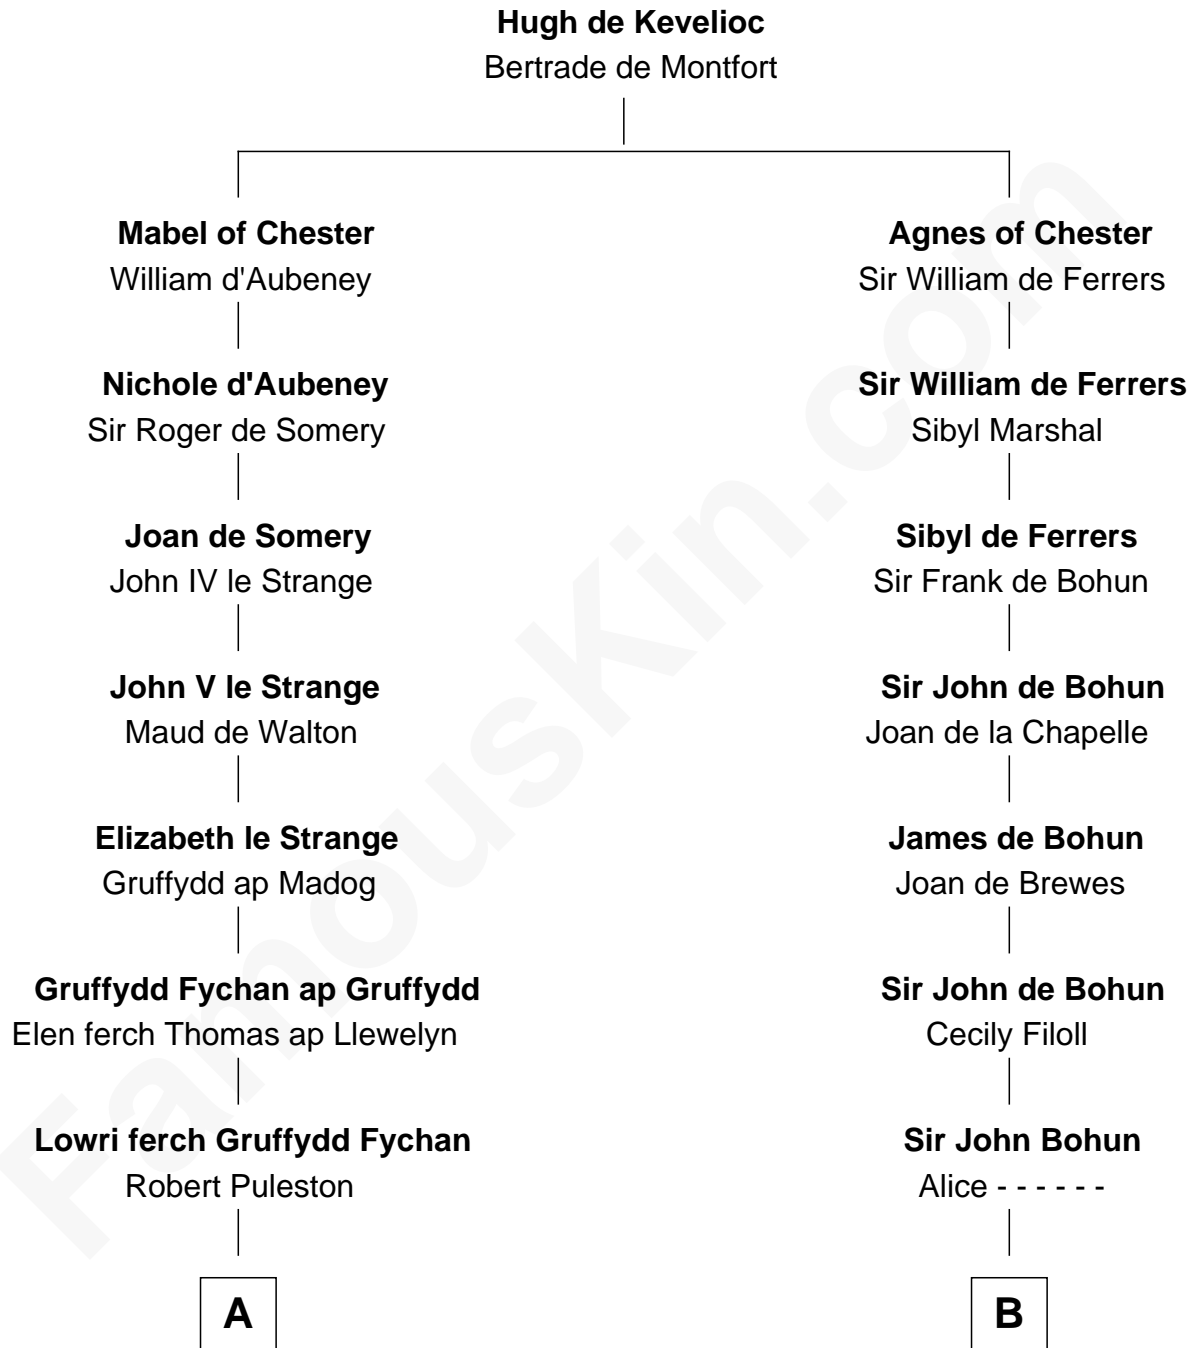

FamousKin.com

Relationship Chart of General William Whipple

Signer of the Declaration of Independence

14th cousin 3 times removed of

Edmund Waller

English Poet and Politician

A

Angharad Puleston
Edwart Trevor ap Daffyd

Rose Trevor ferch Edwart
Otwell Worsley

Margaret Worsley
Adrian Whetehill

Sir Richard Whetehill
Elizabeth Muston

Margery Whetehill
Edward Isaac

Mary Isaac
Thomas Appleton

Samuel Appleton
Judith Everard

Col. Samuel Appleton
Mary Oliver