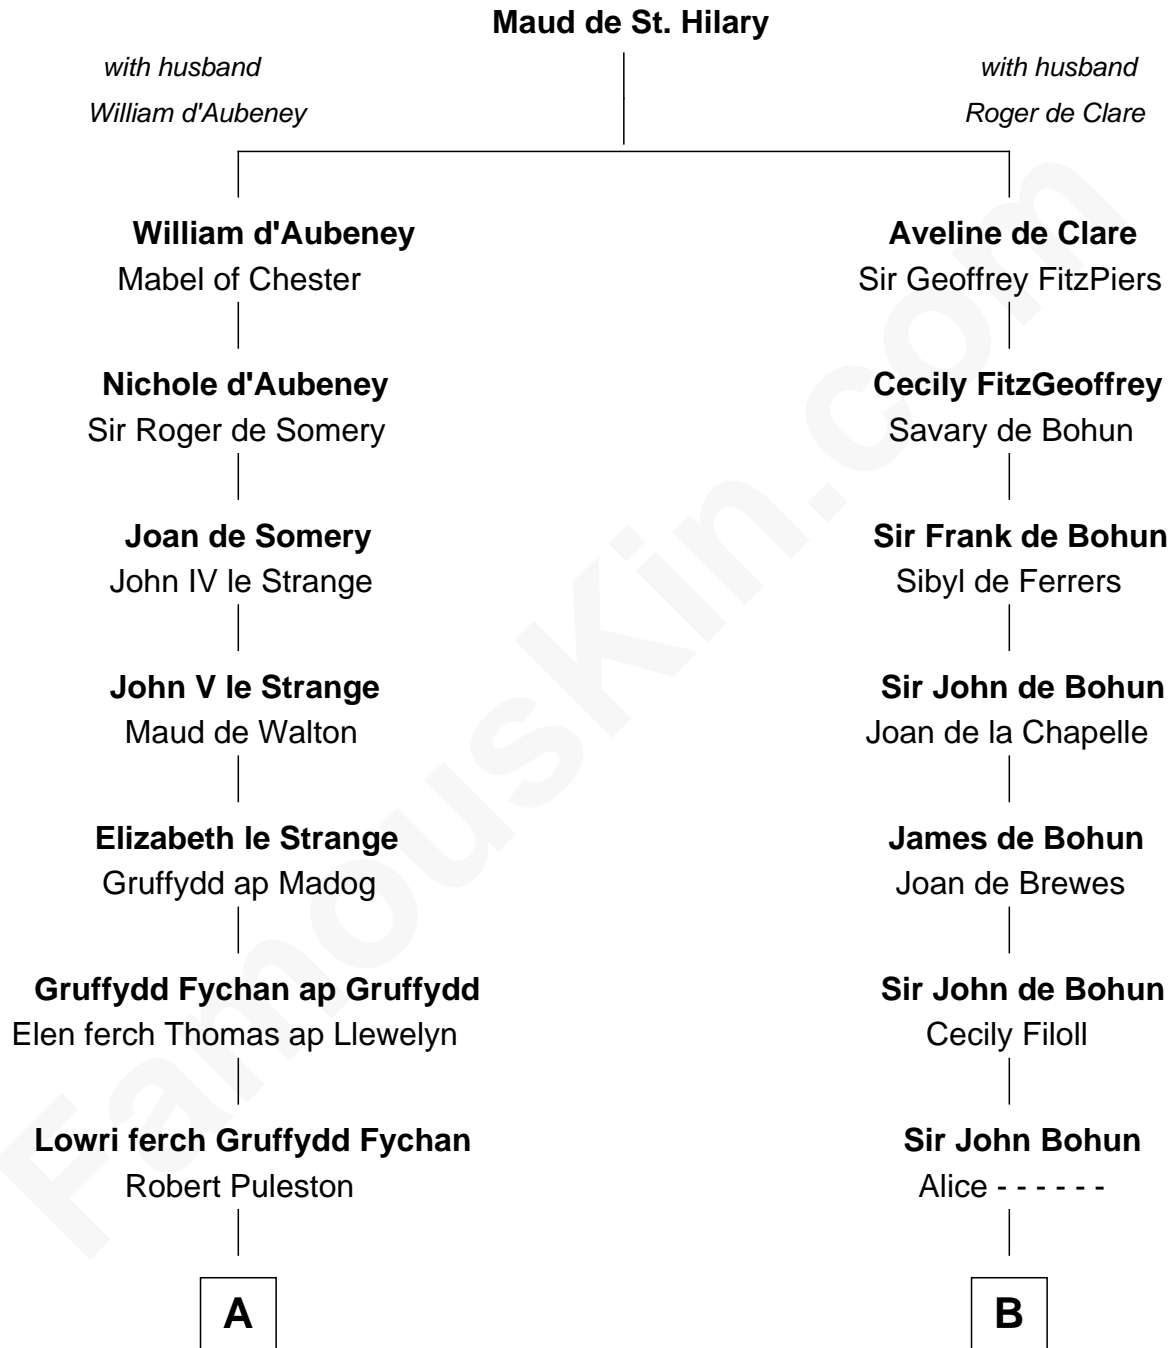

FamousKin.com

Relationship Chart of General William Whipple

Signer of the Declaration of Independence

14th cousin 3 times removed of

Edmund Waller

English Poet and Politician

A

Angharad Puleston
Edwart Trevor ap Daffyd

Rose Trevor ferch Edwart
Otwell Worsley

Margaret Worsley
Adrian Whetehill

Sir Richard Whetehill
Elizabeth Muston

Margery Whetehill
Edward Isaac

Mary Isaac
Thomas Appleton

Samuel Appleton
Judith Everard

Col. Samuel Appleton
Mary Oliver