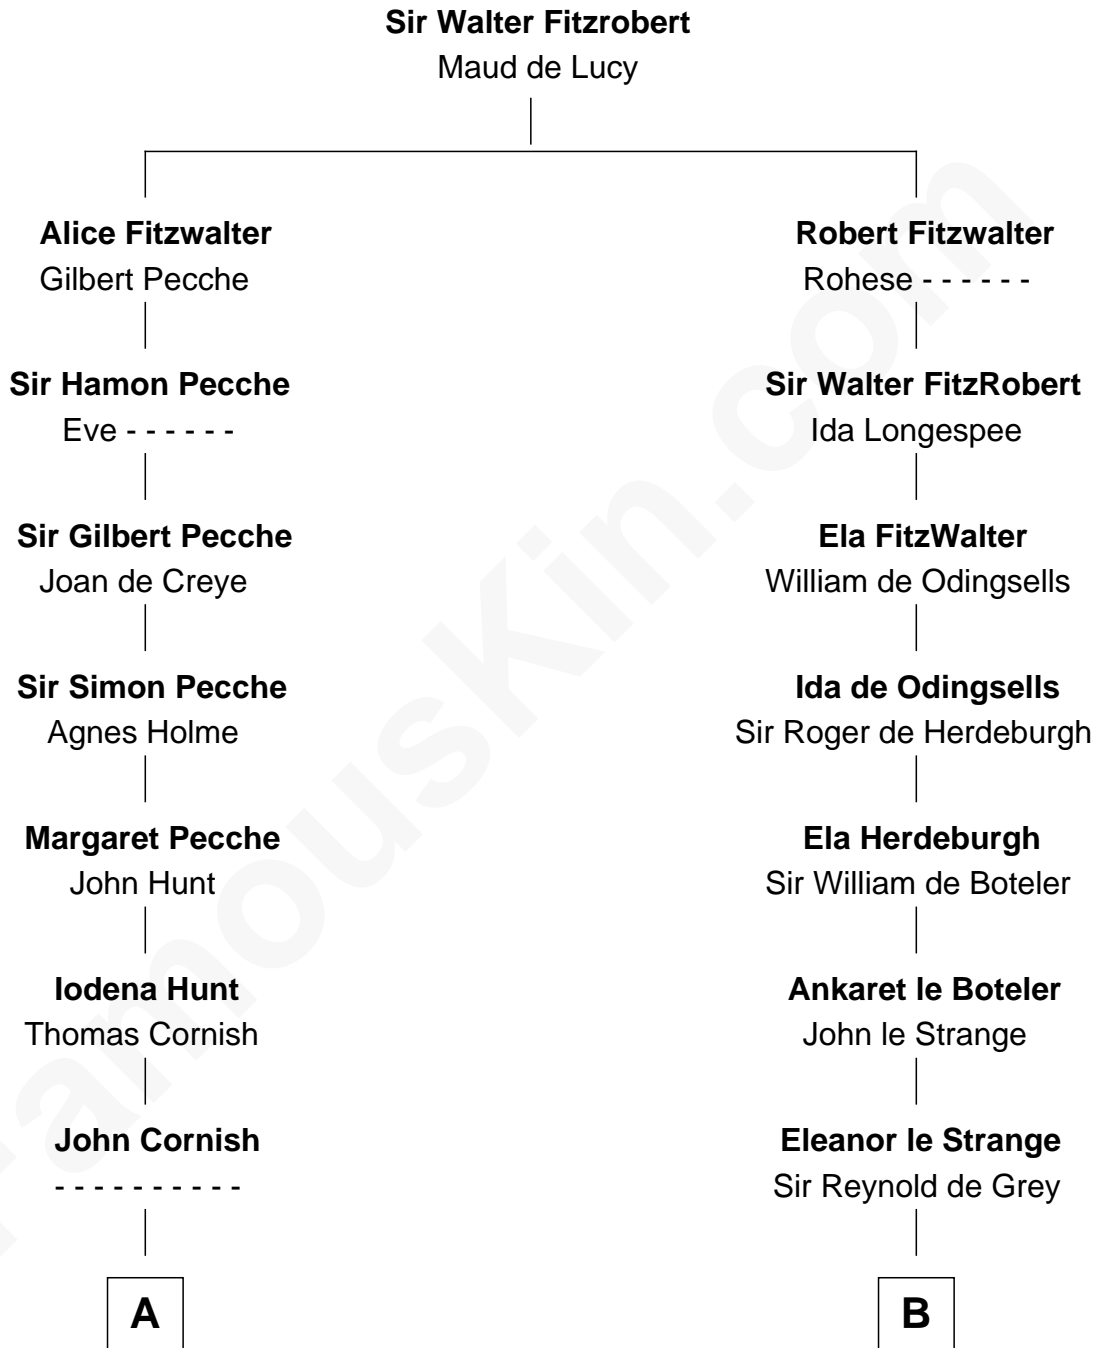

FamousKin.com

Relationship Chart of

General William Whipple

Signer of the Declaration of Independence

16th cousin of

Edmund Waller

English Poet and Politician

A

John Cornish
Agnes Walden

Mary Cornish
Thomas Everard

Henry Everard

Thomas Everard
Margaret Wiseman

John Everard
Judith Bourne

Judith Everard
Samuel Appleton

Col. Samuel Appleton
Mary Oliver

Joanna Appleton
Matthew Whipple

William Whipple
Mary Cutts

General William Whipple

Signer of Declaration of Independence

B

Ida Grey
John Cokayne

Elizabeth Cokayne
Sir Philip le Boteler

Philip Boteler
Isabel Willoughby

John Boteler
Constance Vere