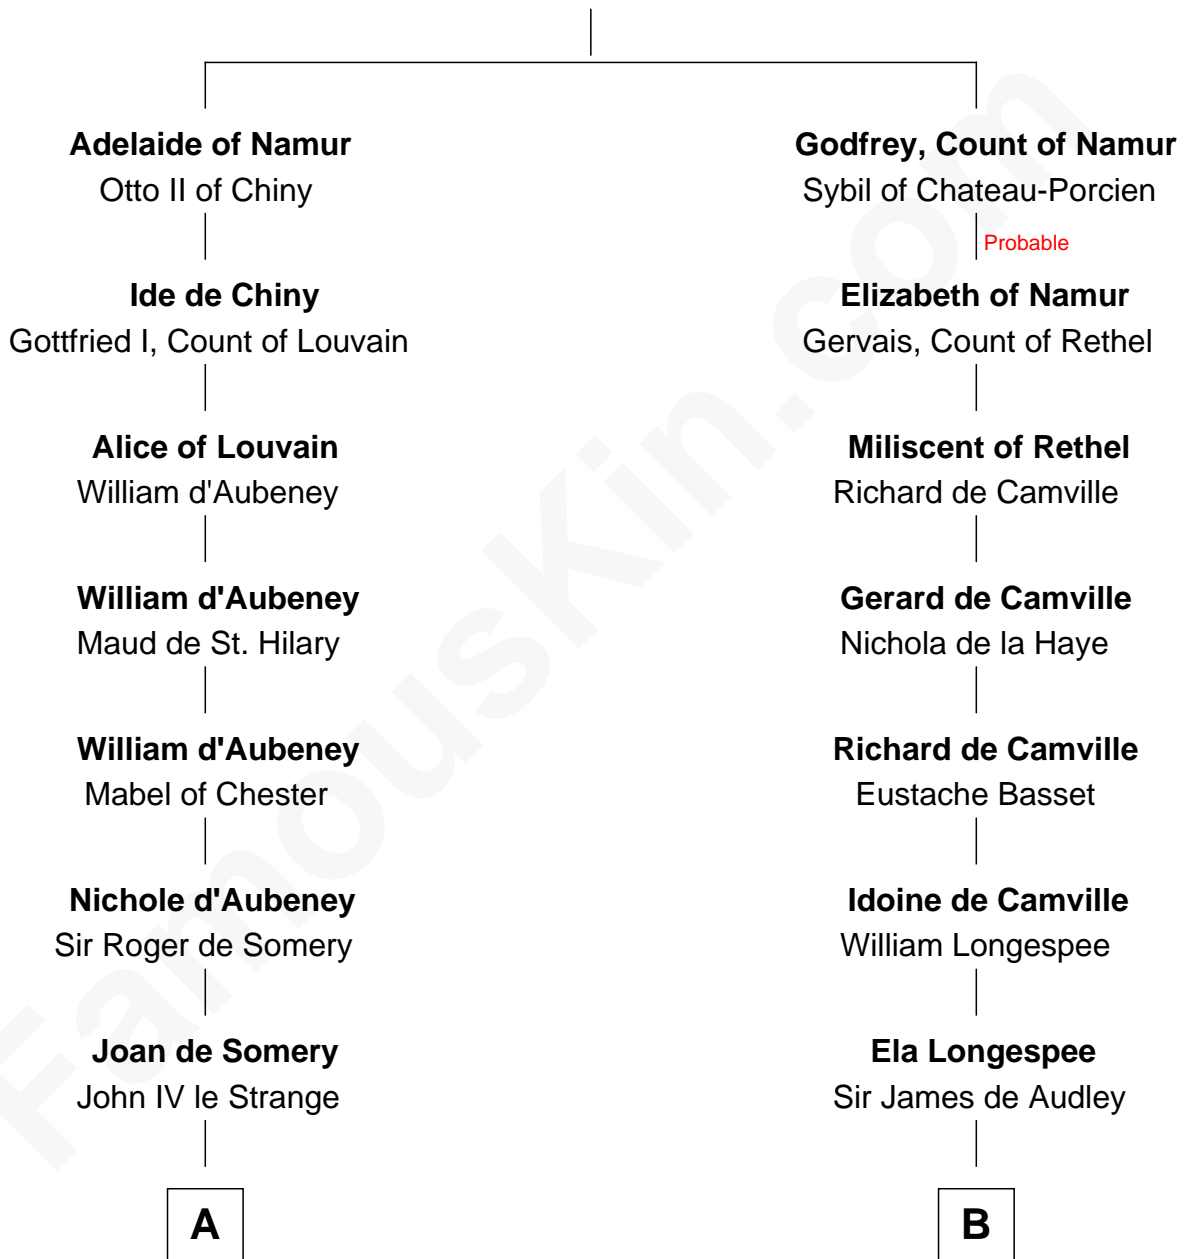

FamousKin.com

Relationship Chart of

General William Whipple

Signer of the Declaration of Independence

19th cousin 2 times removed of

Edmund Waller

English Poet and Politician

Albert III, Count of Namur

Ida of Saxony

C

Samuel Appleton

Judith Everard

Col. Samuel Appleton

Mary Oliver

Joanna Appleton

Matthew Whipple

William Whipple

Mary Cutts

General William Whipple

Signer of Declaration of Independence

D

Griffith Hampden

Anne Cave

Anne Hampden