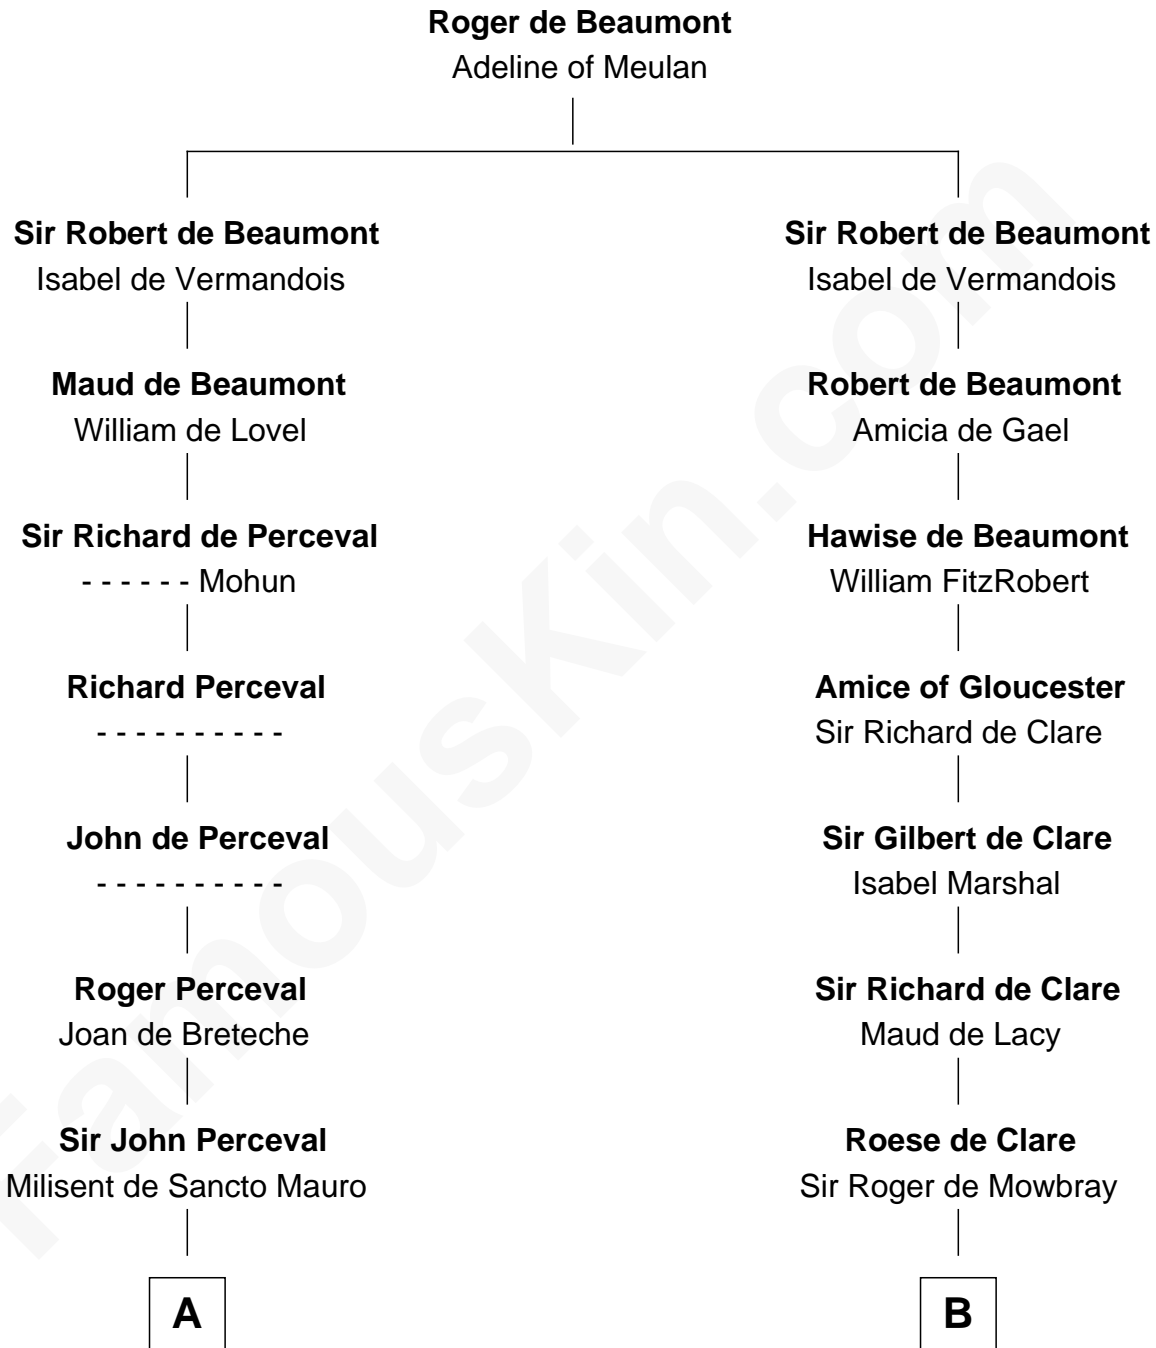

FamousKin.com

Relationship Chart of

General William Whipple

Signer of the Declaration of Independence

15th cousin 5 times removed of

Catherine Howard

5th Wife of King Henry VIII

C

—
Mary Oliver
Col. Samuel Appleton

—
Joanna Appleton
Matthew Whipple

—
William Whipple
Mary Cutts

—
General William Whipple
Signer of Declaration of Independence

FamousKin.com