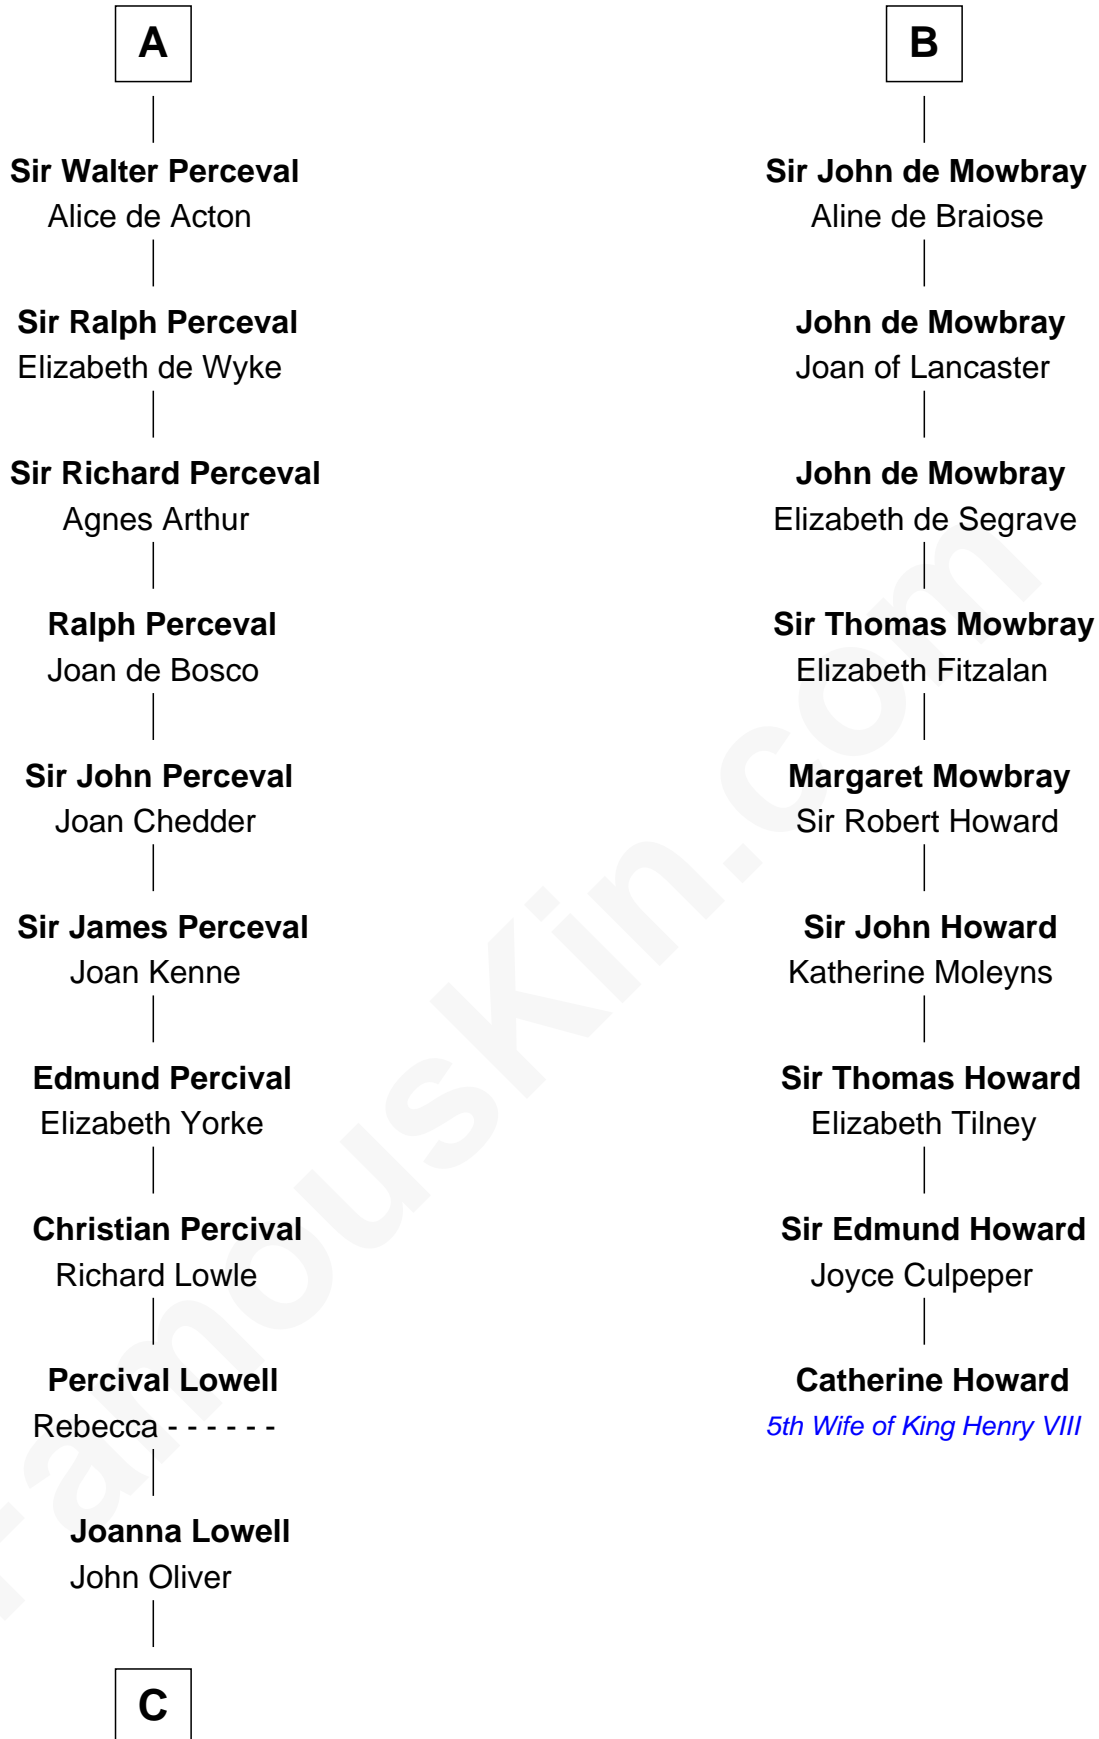

FamousKin.com

Relationship Chart of

General William Whipple

Signer of the Declaration of Independence

15th cousin 5 times removed of

Catherine Howard

5th Wife of King Henry VIII

C

—
Mary Oliver
Col. Samuel Appleton

—
Joanna Appleton
Matthew Whipple

—
William Whipple
Mary Cutts

—
General William Whipple
Signer of Declaration of Independence

FamousKin.com