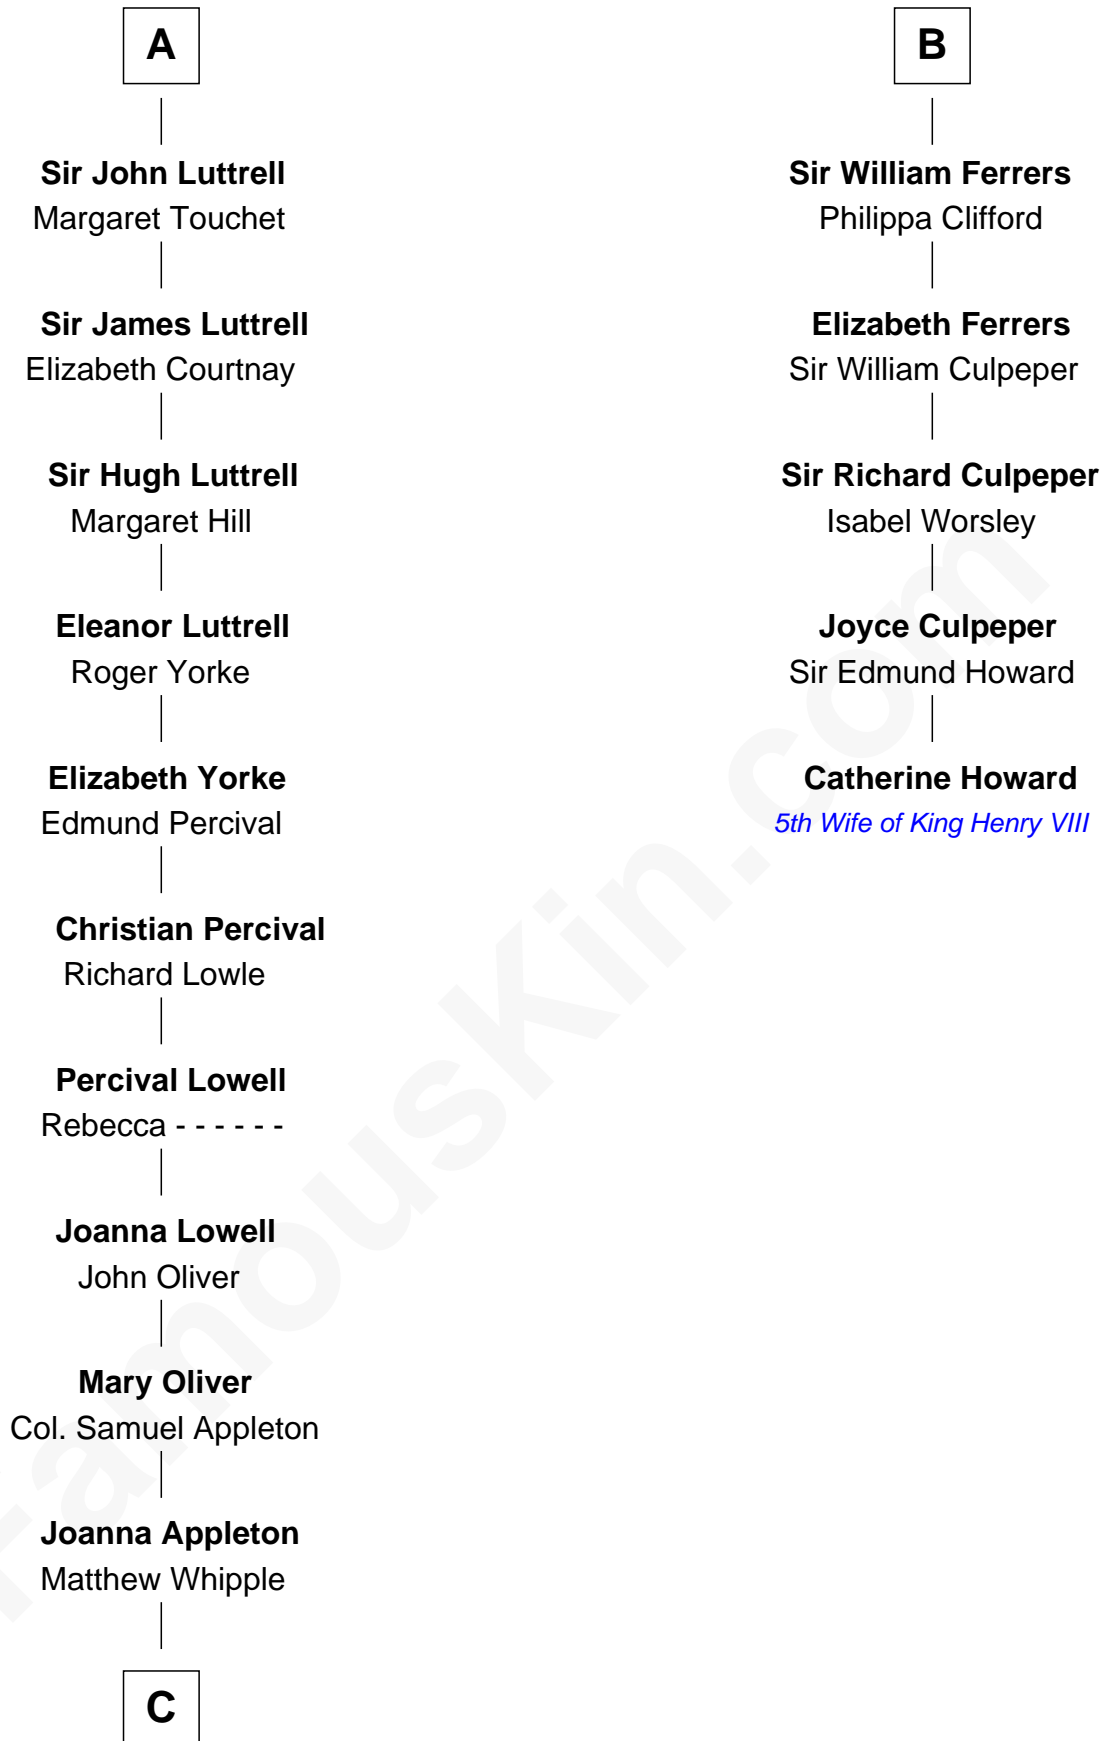

## Relationship Chart of

### General William Whipple

*Signer of the Declaration of Independence*

11th cousin 7 times removed of

**Catherine Howard**

*5th Wife of King Henry VIII*

C

William Whipple

Mary Cutts