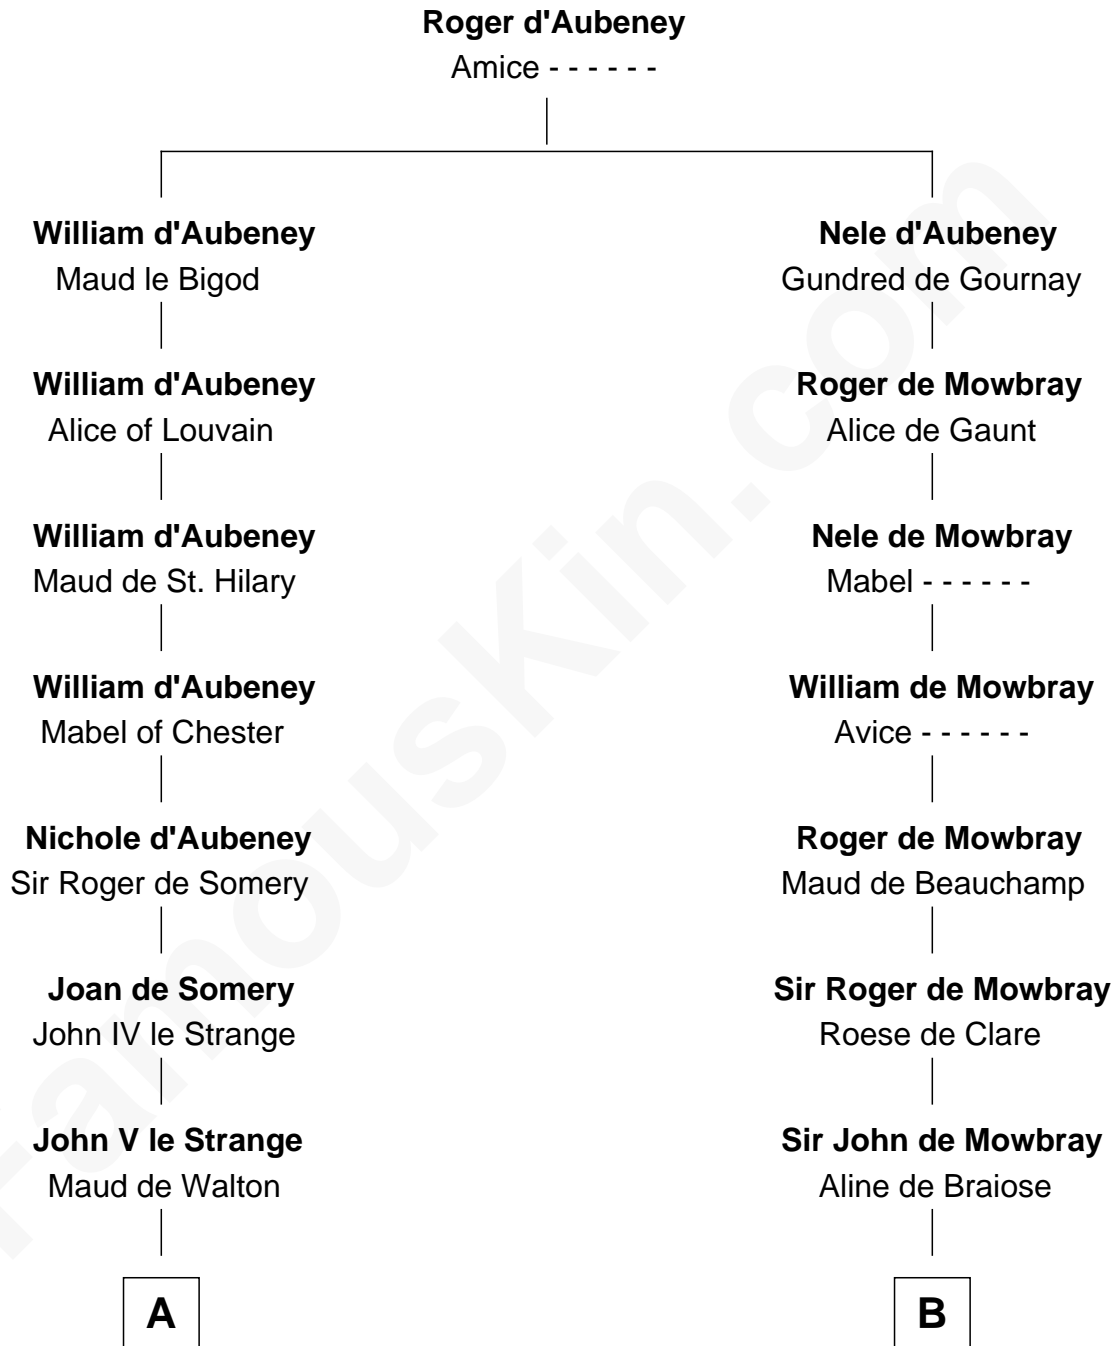

## Relationship Chart of General William Whipple

*Signer of the Declaration of Independence*

14th cousin 6 times removed of

**Catherine Howard**

*5th Wife of King Henry VIII*

**C**

Col. **Samuel Appleton**

Mary Oliver

**Joanna Appleton**

Matthew Whipple

**William Whipple**

Mary Cutts

**General William Whipple**

*Signer of Declaration of Independence*

FamousKin.com