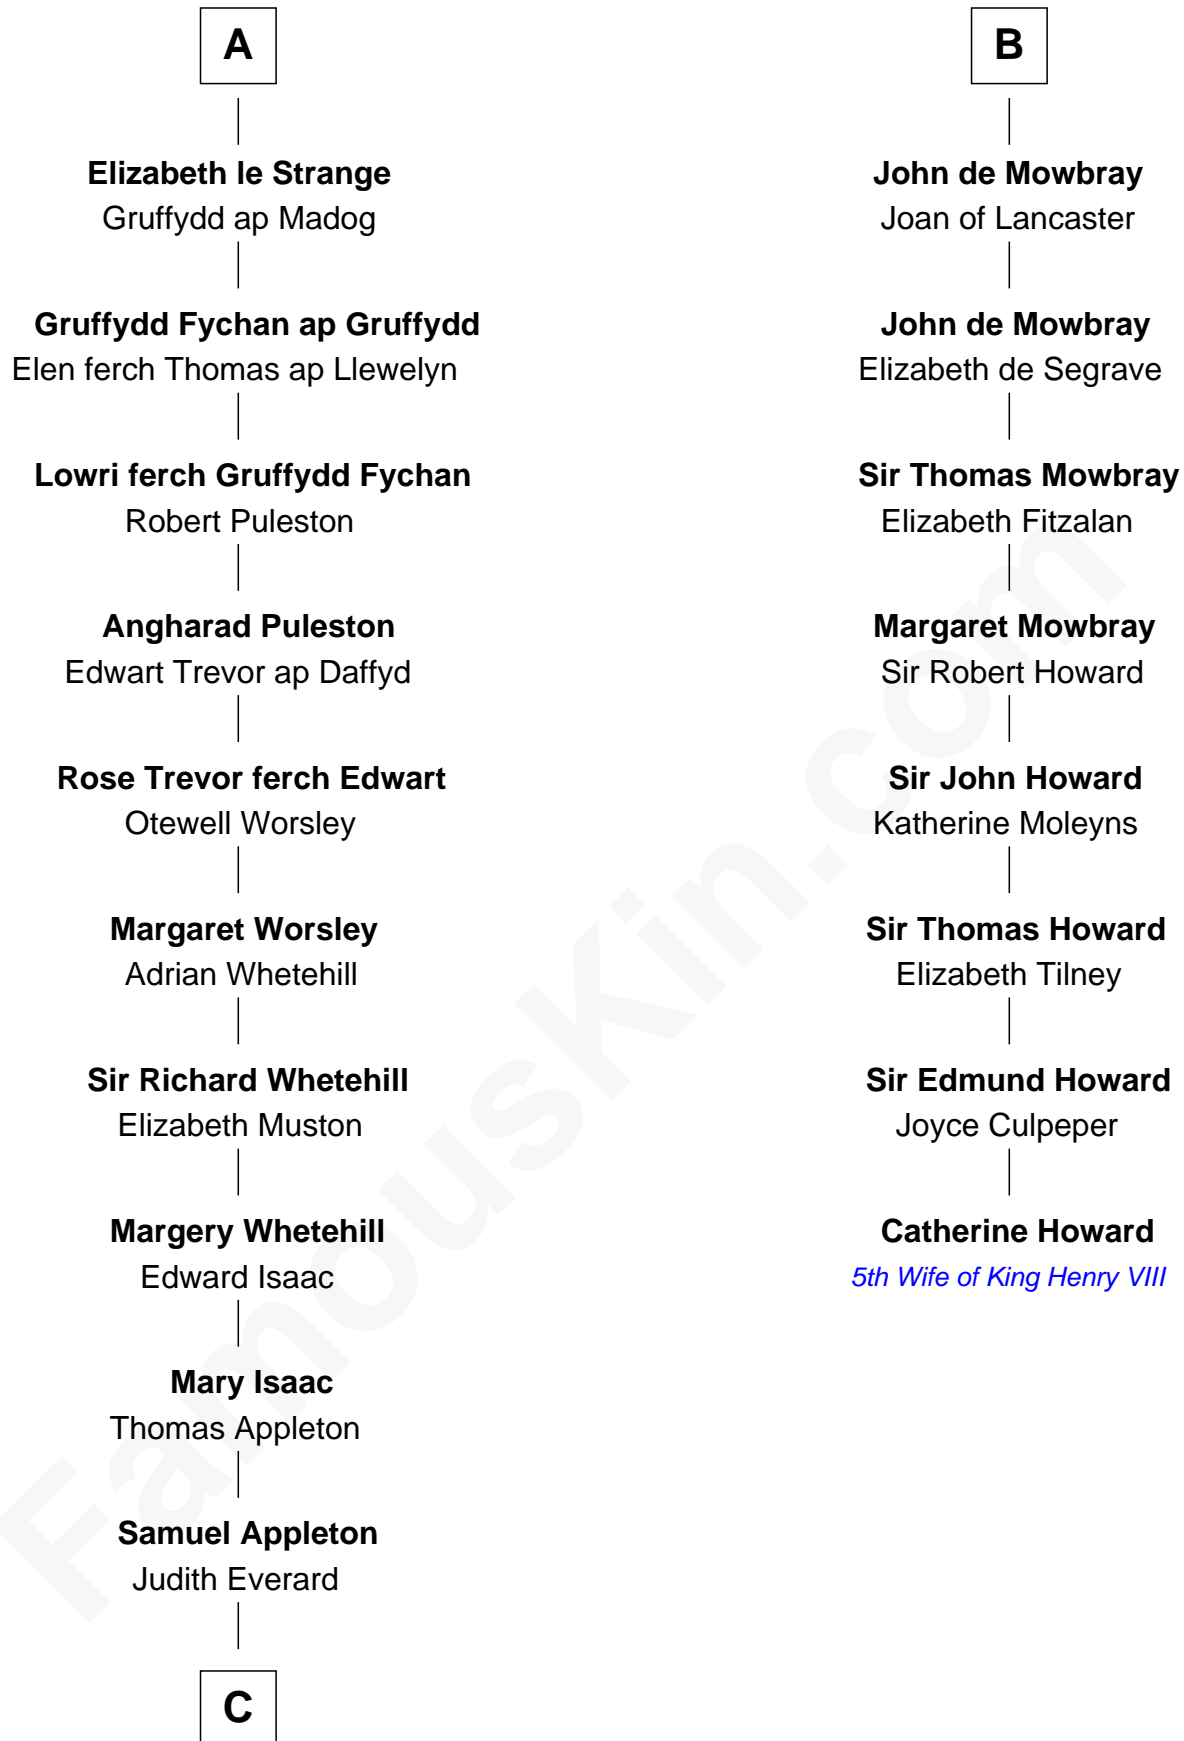

## Relationship Chart of General William Whipple

*Signer of the Declaration of Independence*

14th cousin 6 times removed of

**Catherine Howard**

*5th Wife of King Henry VIII*

**C**

Col. **Samuel Appleton**

Mary Oliver

**Joanna Appleton**

Matthew Whipple

**William Whipple**

Mary Cutts

**General William Whipple**

*Signer of Declaration of Independence*

FamousKin.com