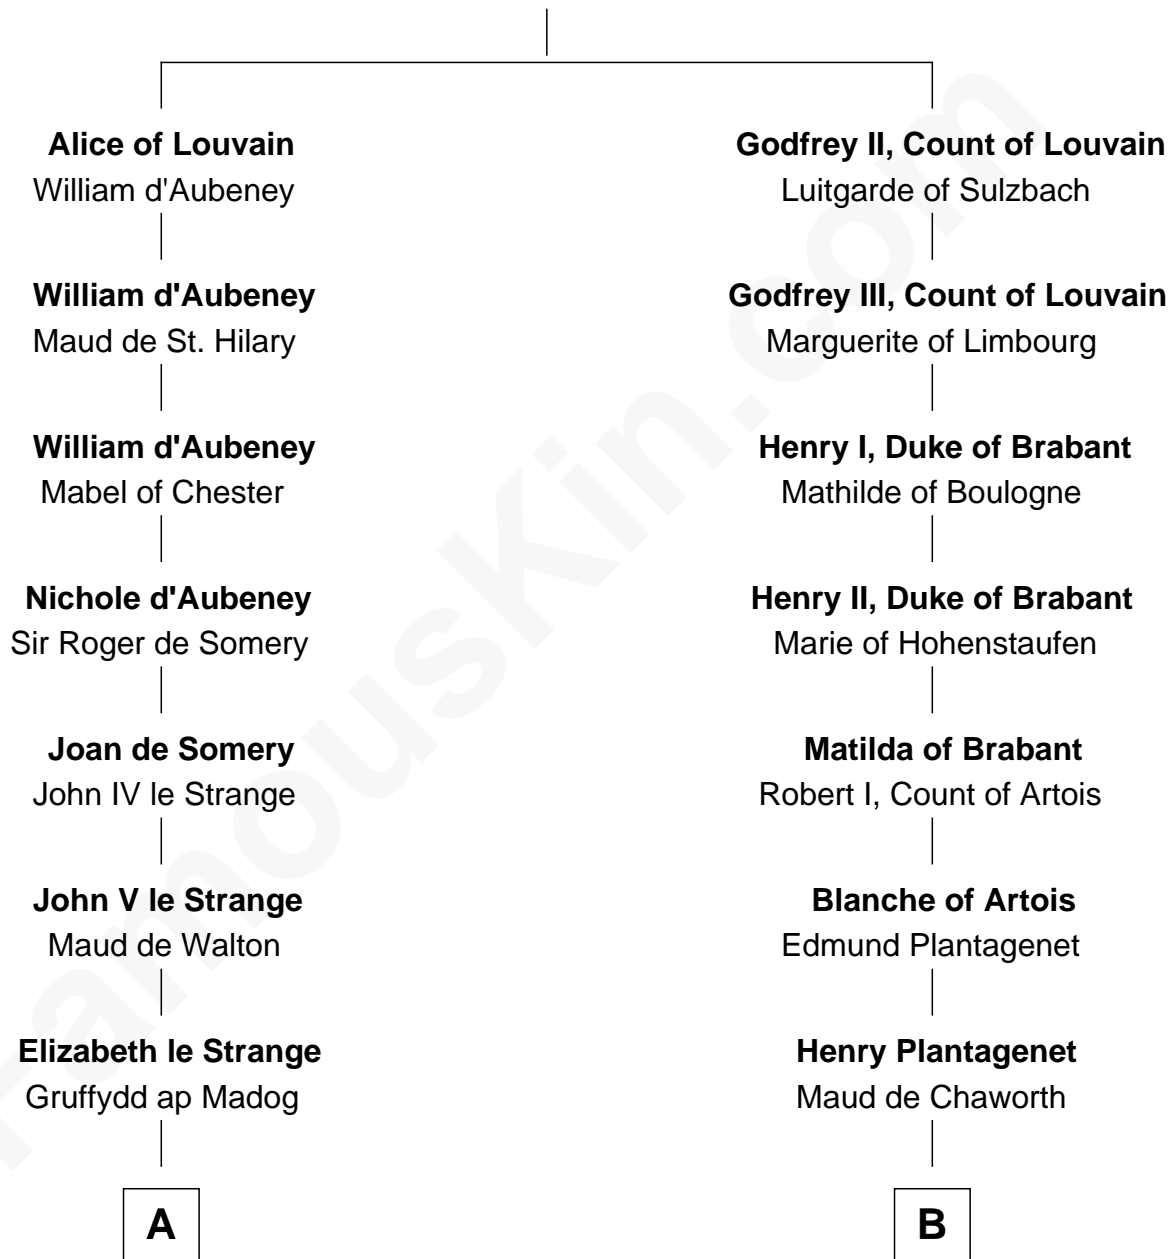

Gottfried I, Count of Louvain

Ide de Chiny