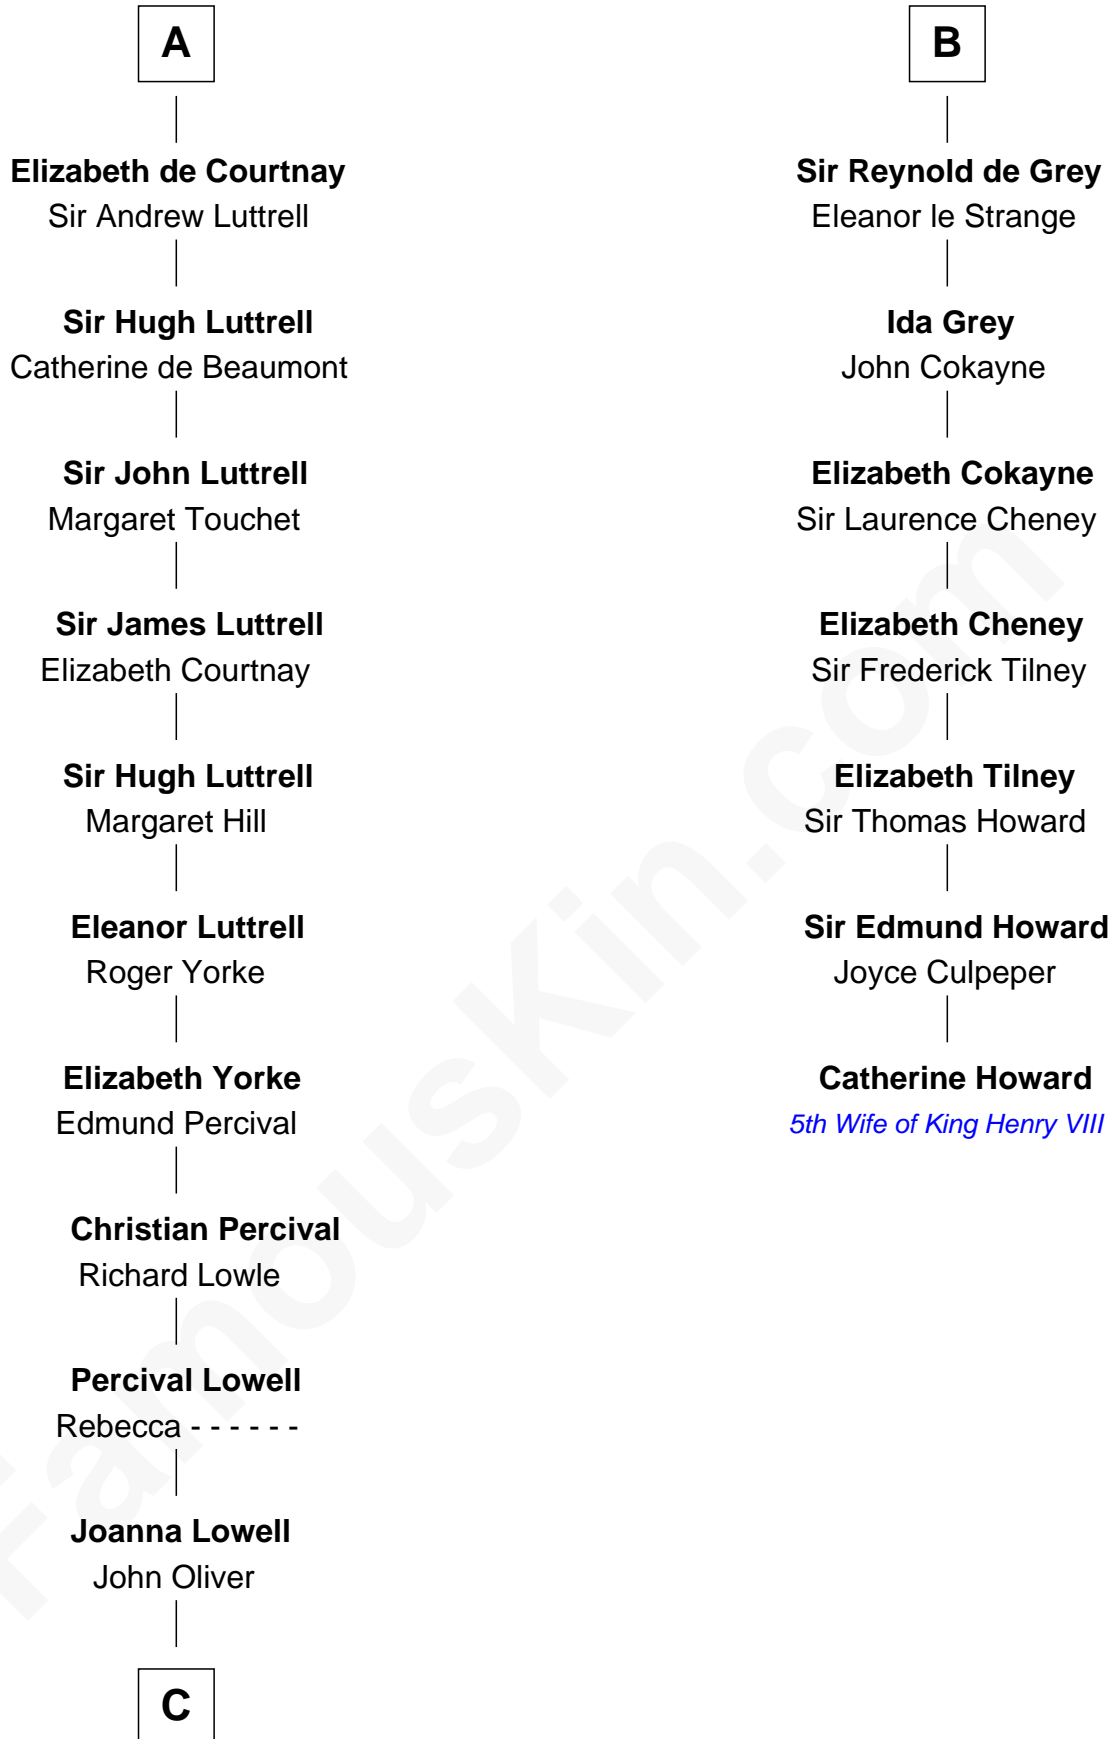

FamousKin.com

Relationship Chart of

General William Whipple

Signer of the Declaration of Independence

13th cousin 7 times removed of

Catherine Howard

5th Wife of King Henry VIII

C

—
Mary Oliver
Col. Samuel Appleton

—
Joanna Appleton
Matthew Whipple

—
William Whipple
Mary Cutts

—
General William Whipple
Signer of Declaration of Independence

FamousKin.com