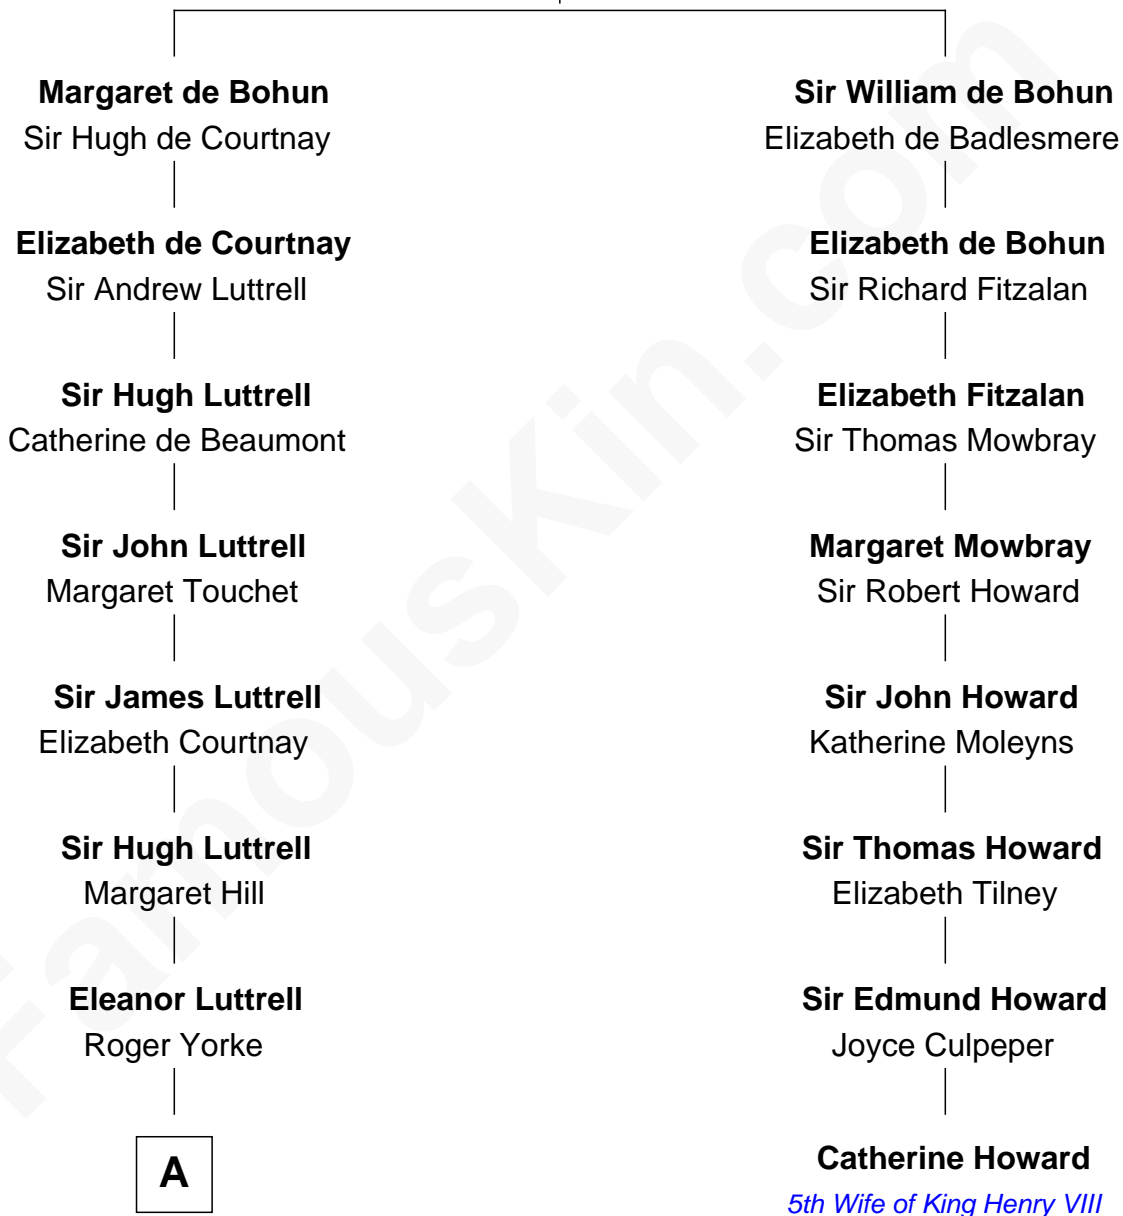

FamousKin.com

Relationship Chart of

General William Whipple

Signer of the Declaration of Independence

7th cousin 7 times removed of

Catherine Howard

5th Wife of King Henry VIII

Humphrey de Bohun
Elizabeth Plantagenet

A

Elizabeth Yorke
Edmund Percival

Christian Percival
Richard Lowle

Percival Lowell
Rebecca - - - - -

Joanna Lowell
John Oliver

Mary Oliver
Col. Samuel Appleton

Joanna Appleton
Matthew Whipple

William Whipple
Mary Cutts