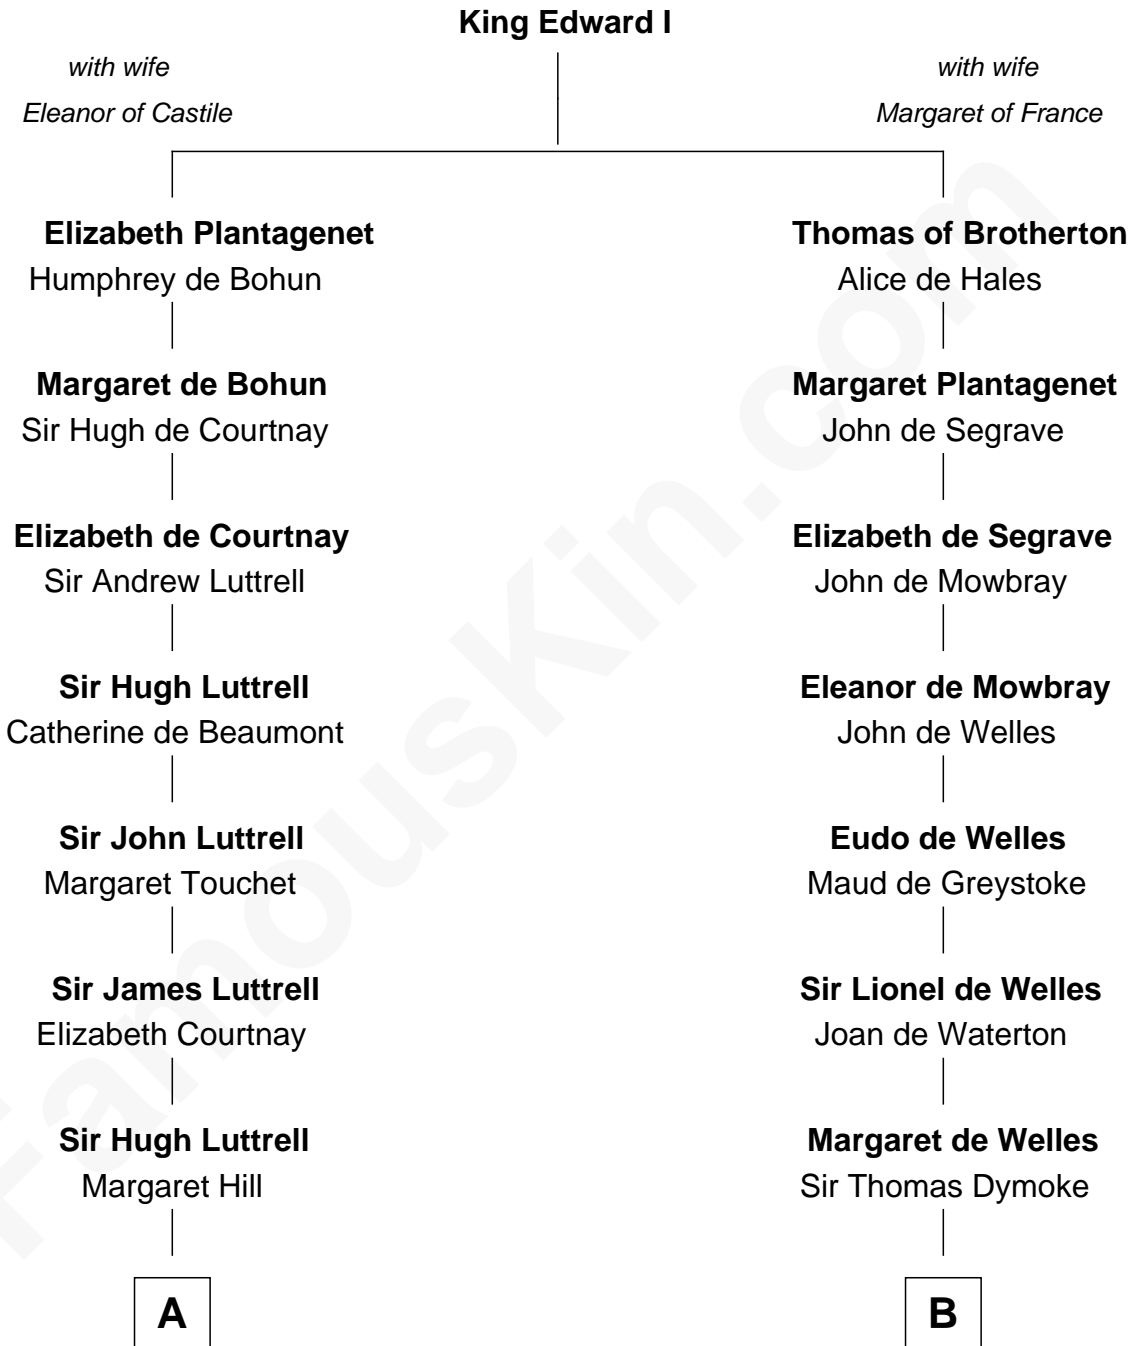

# FamousKin.com

## Relationship Chart of General William Whipple

*Signer of the Declaration of Independence*

15th cousin 3 times removed of

**Ralph Waldo Emerson**

*American Poet*

**C**

Rev. William Emerson

Ruth Haskins