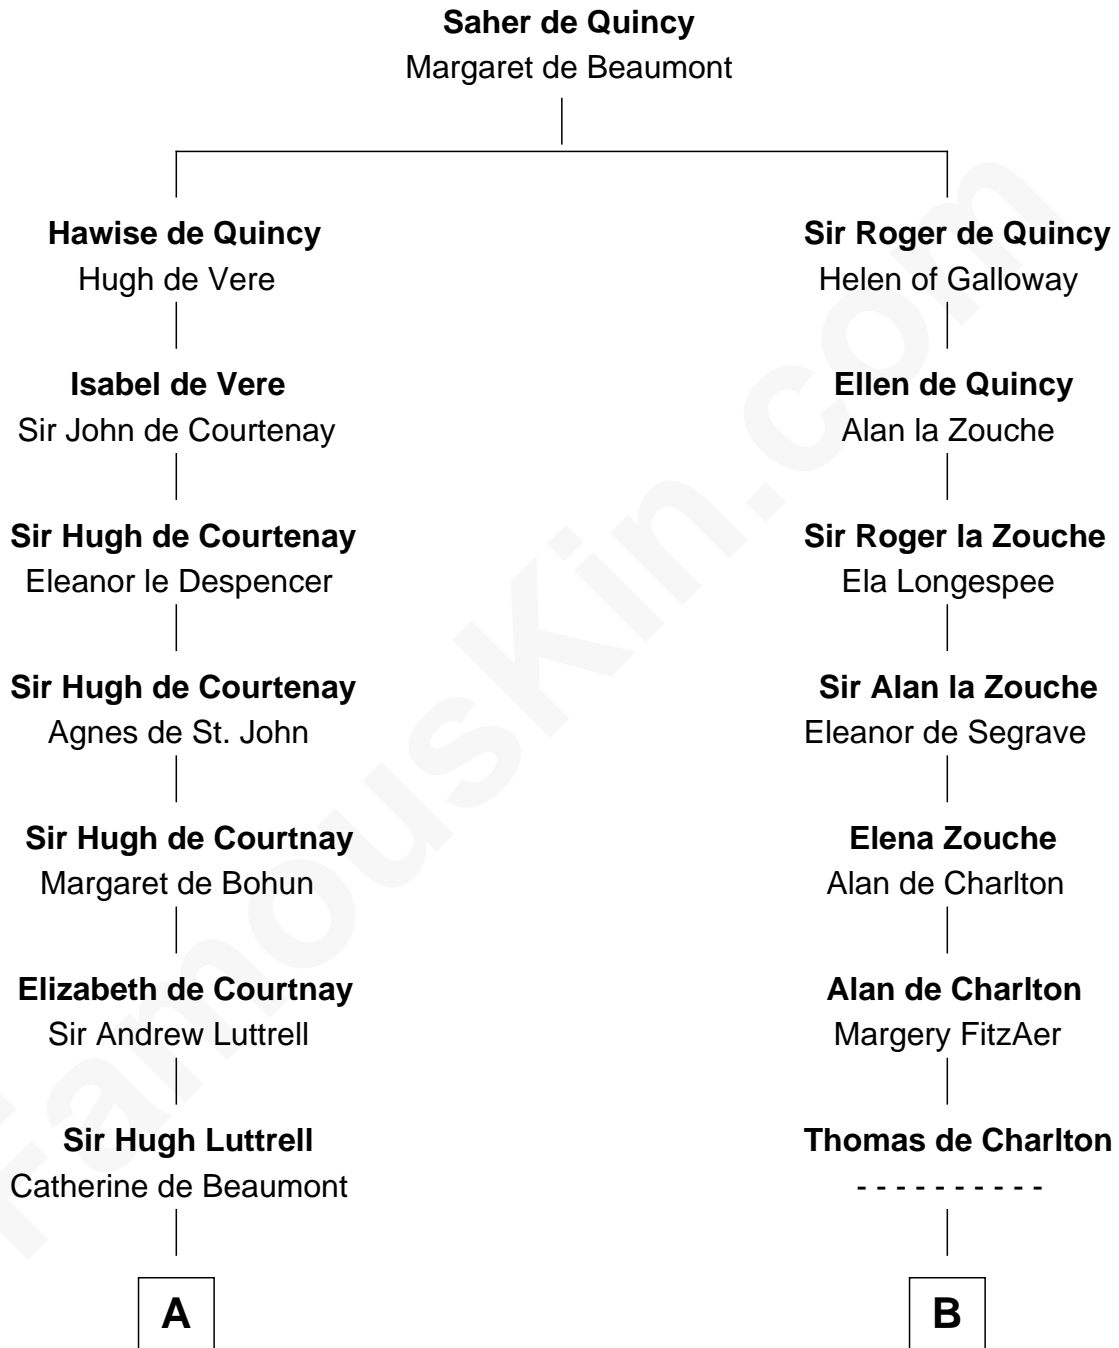

# FamousKin.com

## Relationship Chart of General William Whipple

*Signer of the Declaration of Independence*

18th cousin 3 times removed of

**Ralph Waldo Emerson**  
*American Poet*

**C**

**William Whipple**

Mary Cutts

**General William Whipple**