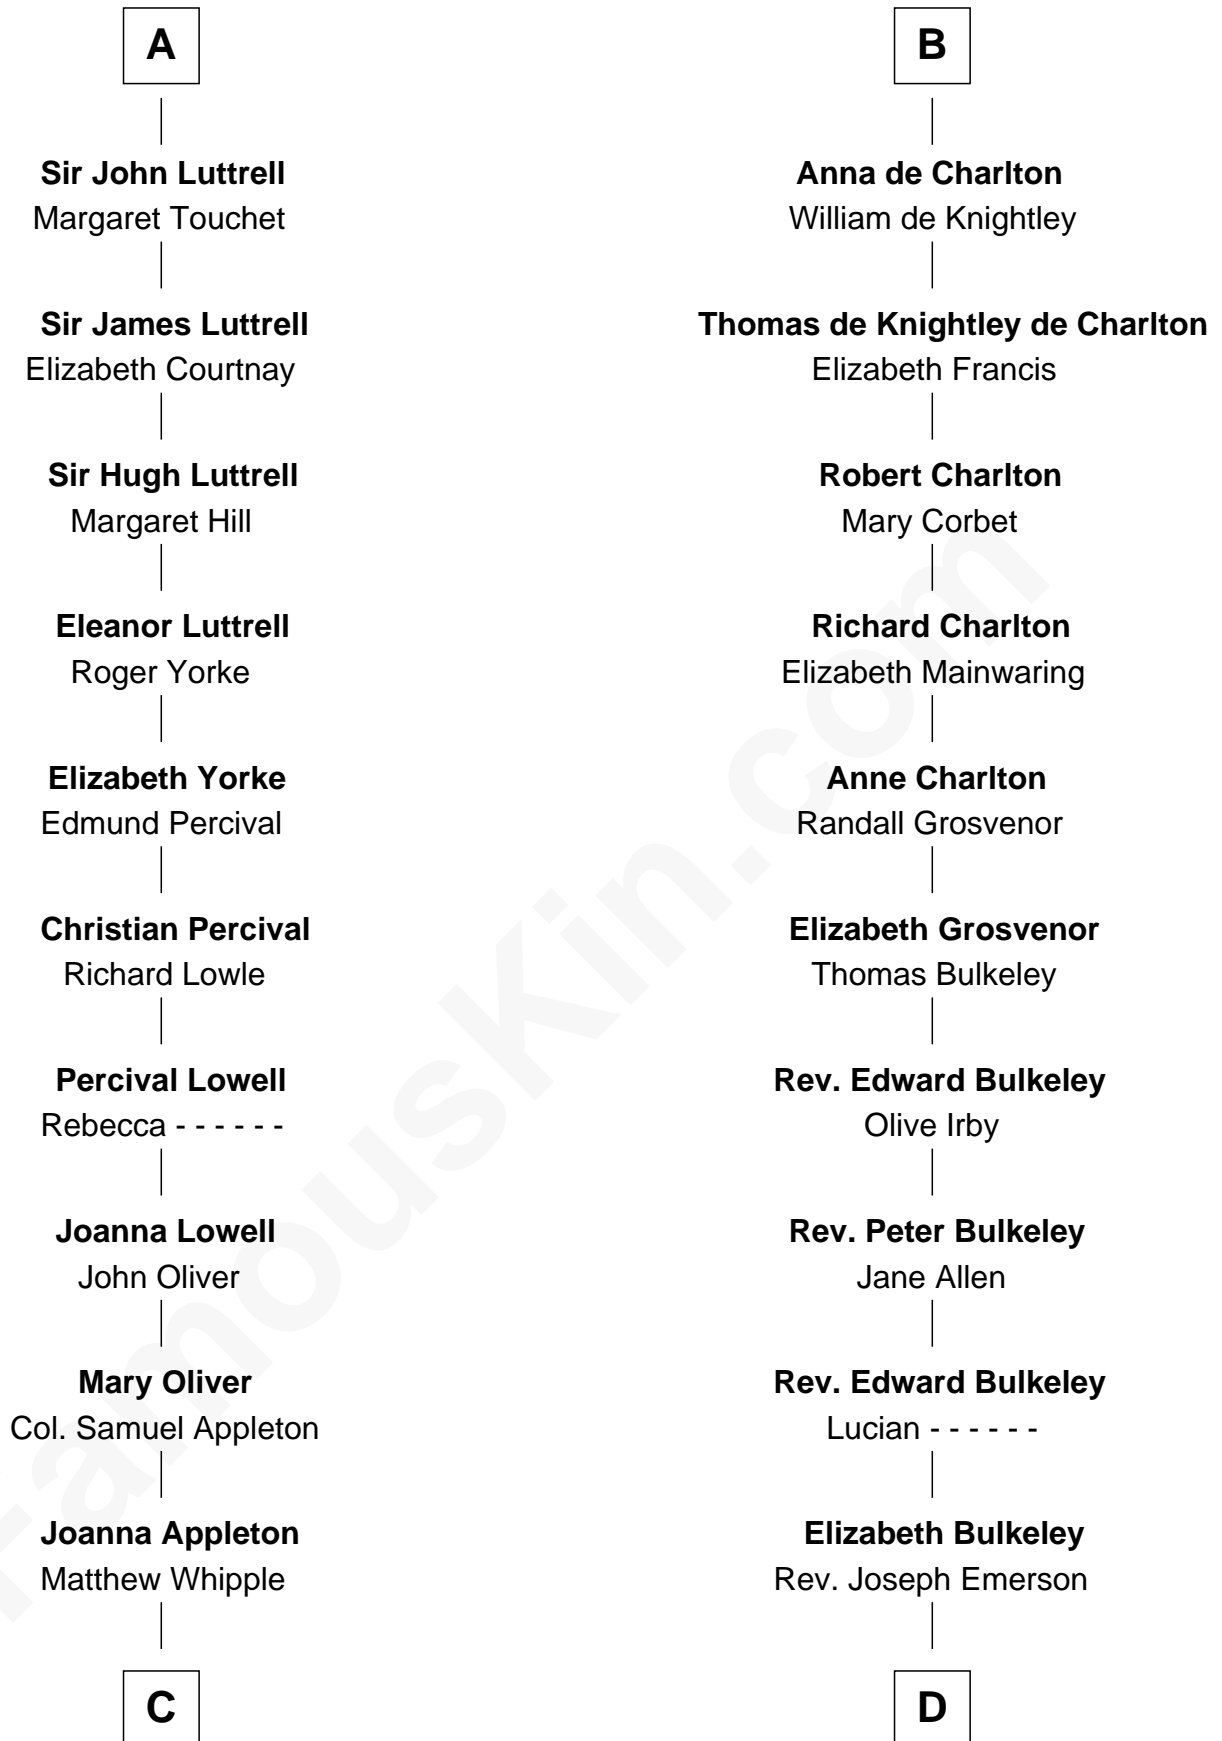

# FamousKin.com

## Relationship Chart of General William Whipple

*Signer of the Declaration of Independence*

18th cousin 3 times removed of

**Ralph Waldo Emerson**  
*American Poet*

**C**

**William Whipple**

Mary Cutts

**General William Whipple**