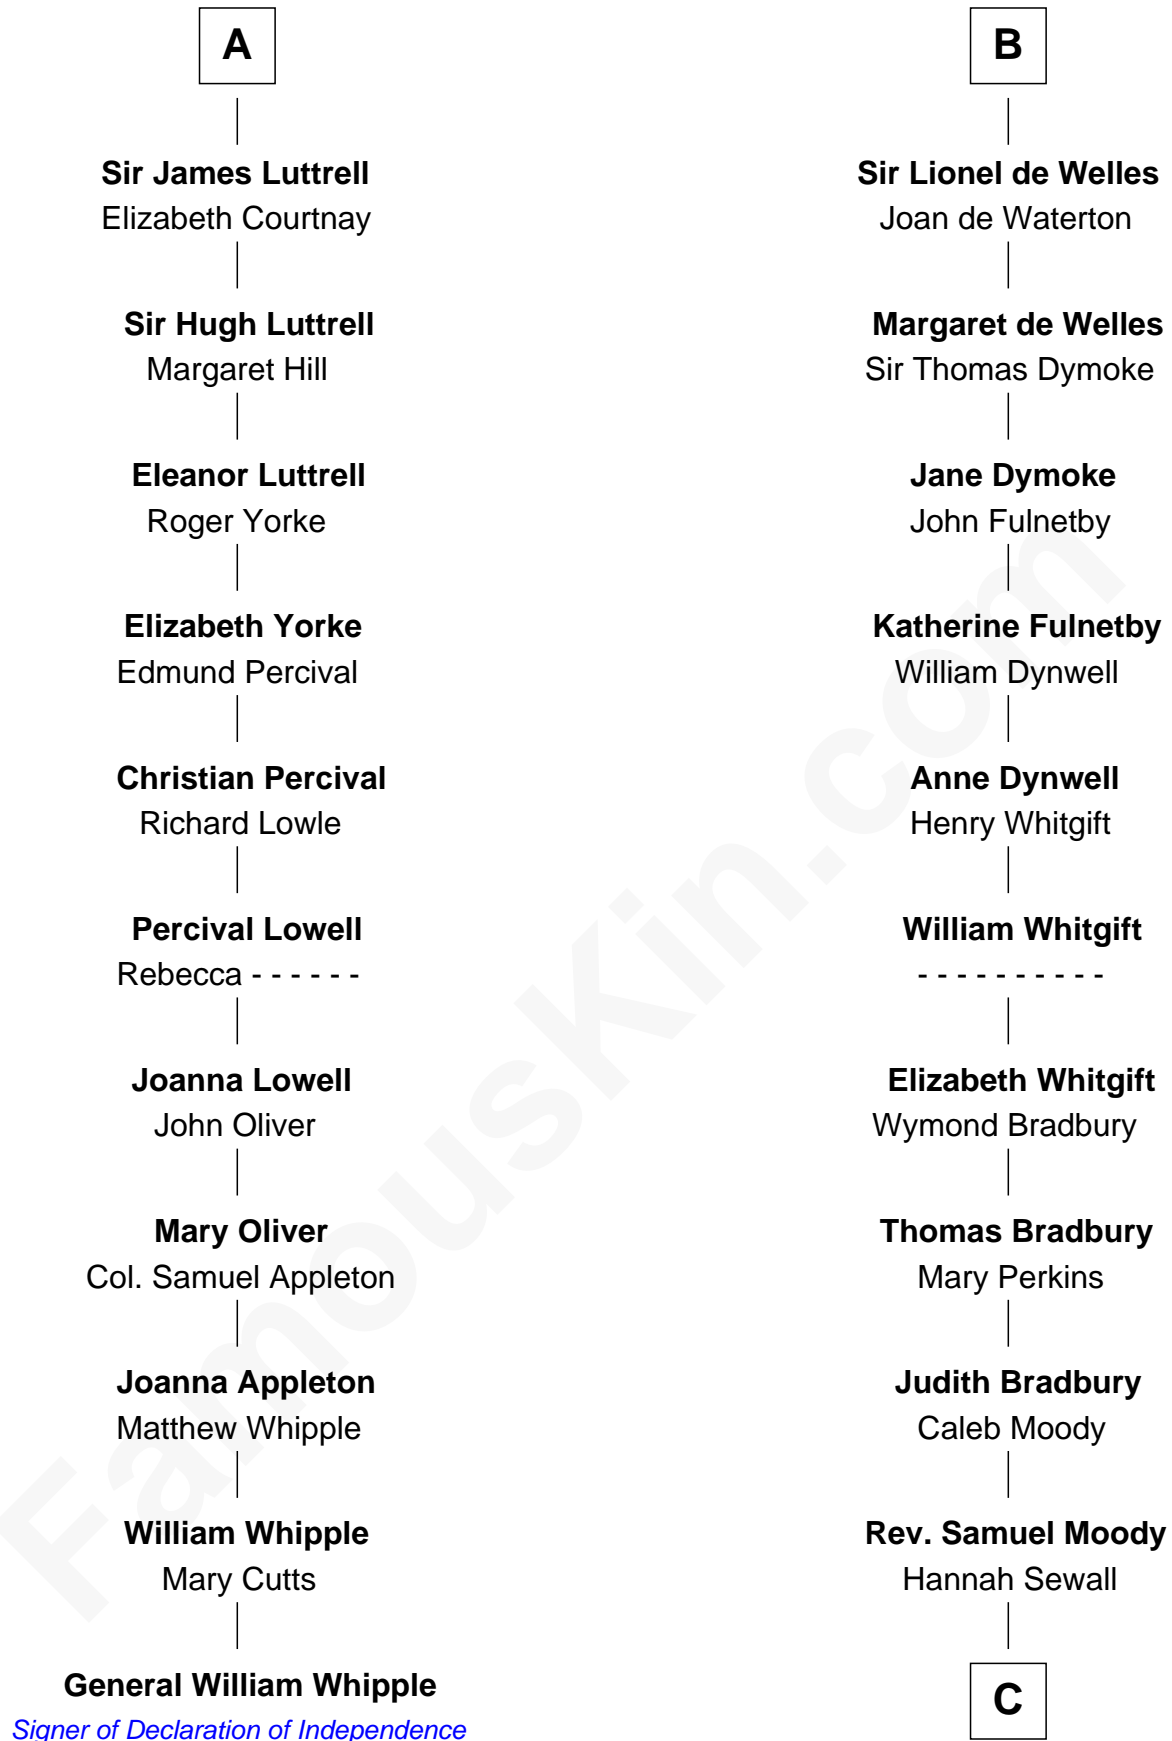

FamousKin.com

Relationship Chart of

General William Whipple

Signer of the Declaration of Independence

17th cousin 3 times removed of

Ralph Waldo Emerson

American Poet

C