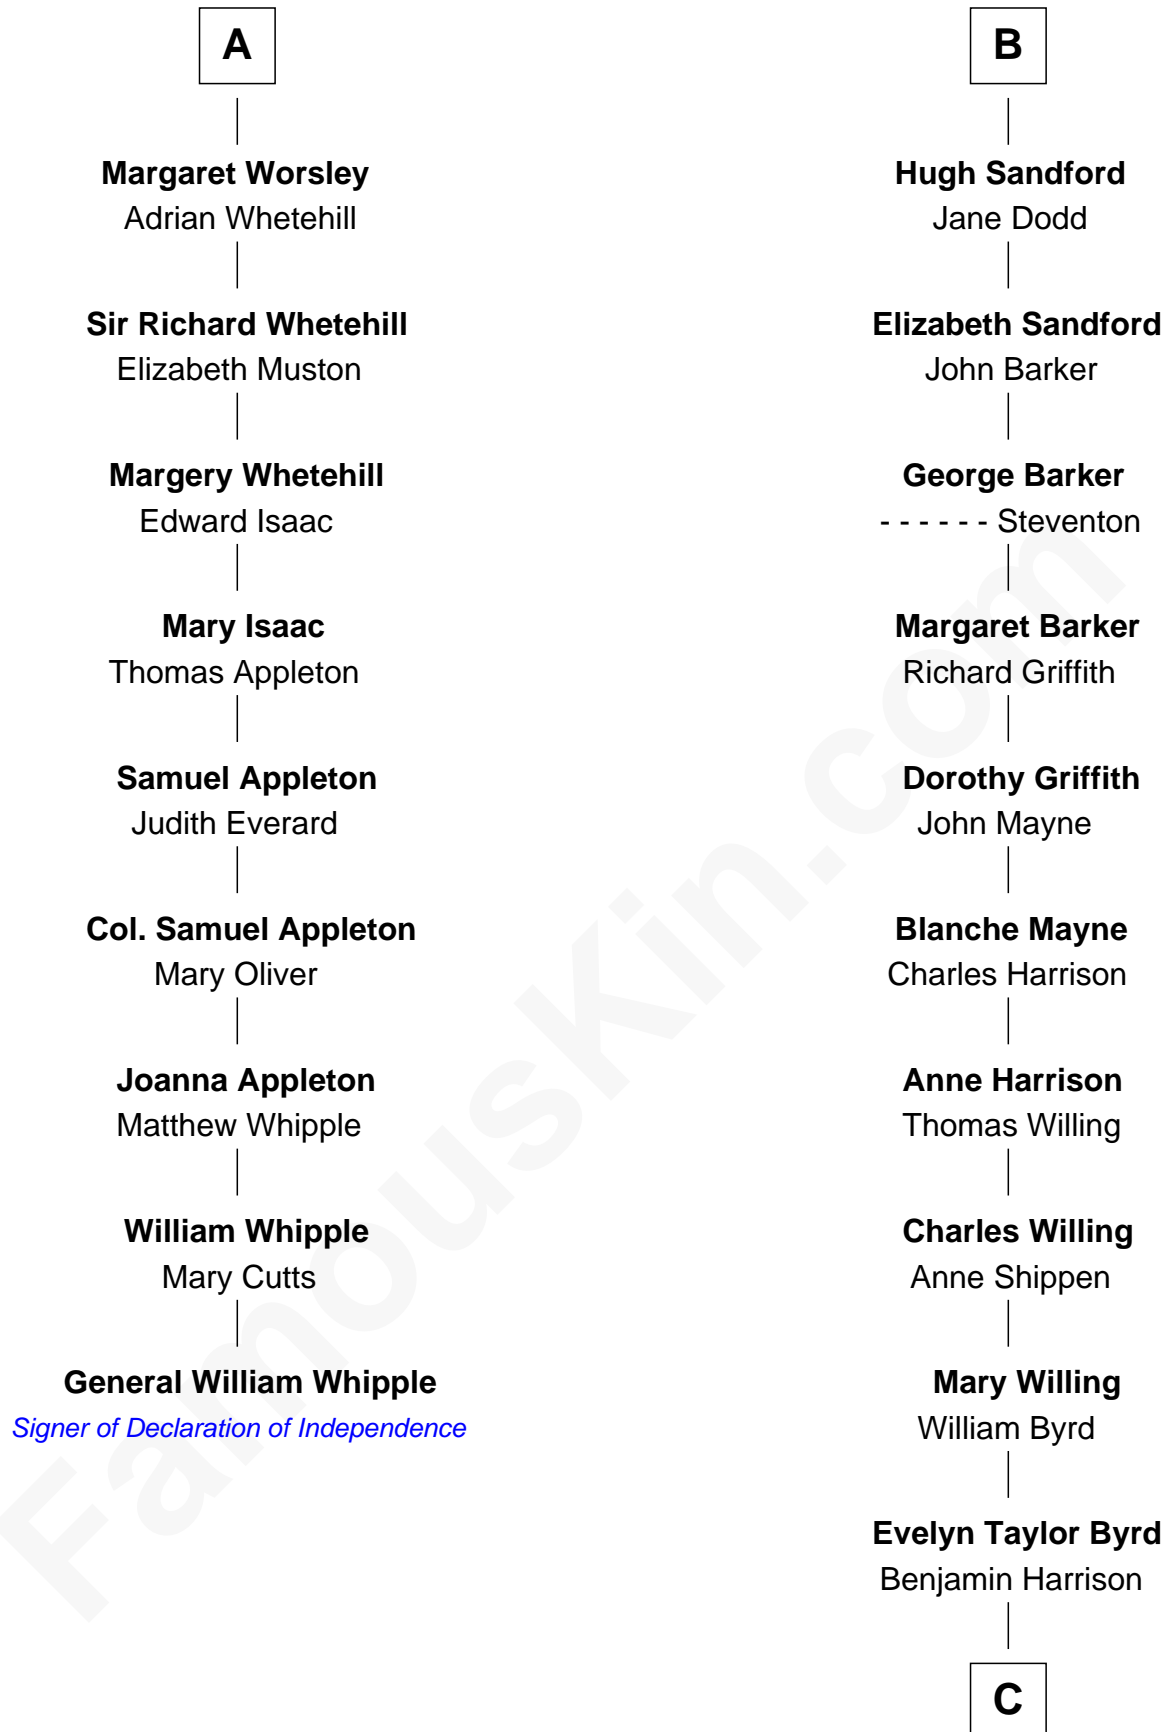

FamousKin.com

Relationship Chart of

General William Whipple

Signer of the Declaration of Independence

15th cousin 5 times removed of

Admiral Richard Byrd
Polar Explorer

Sir Roger de Somery
Nichole d'Aubenev

C

—
Anne Harrison

Richard Evelyn Byrd

—
Col. William Byrd

Jane Meriwether Rivers

—
Richard Evelyn Byrd

Eleanor Bolling Flood

—
Admiral Richard Byrd

Polar Explorer