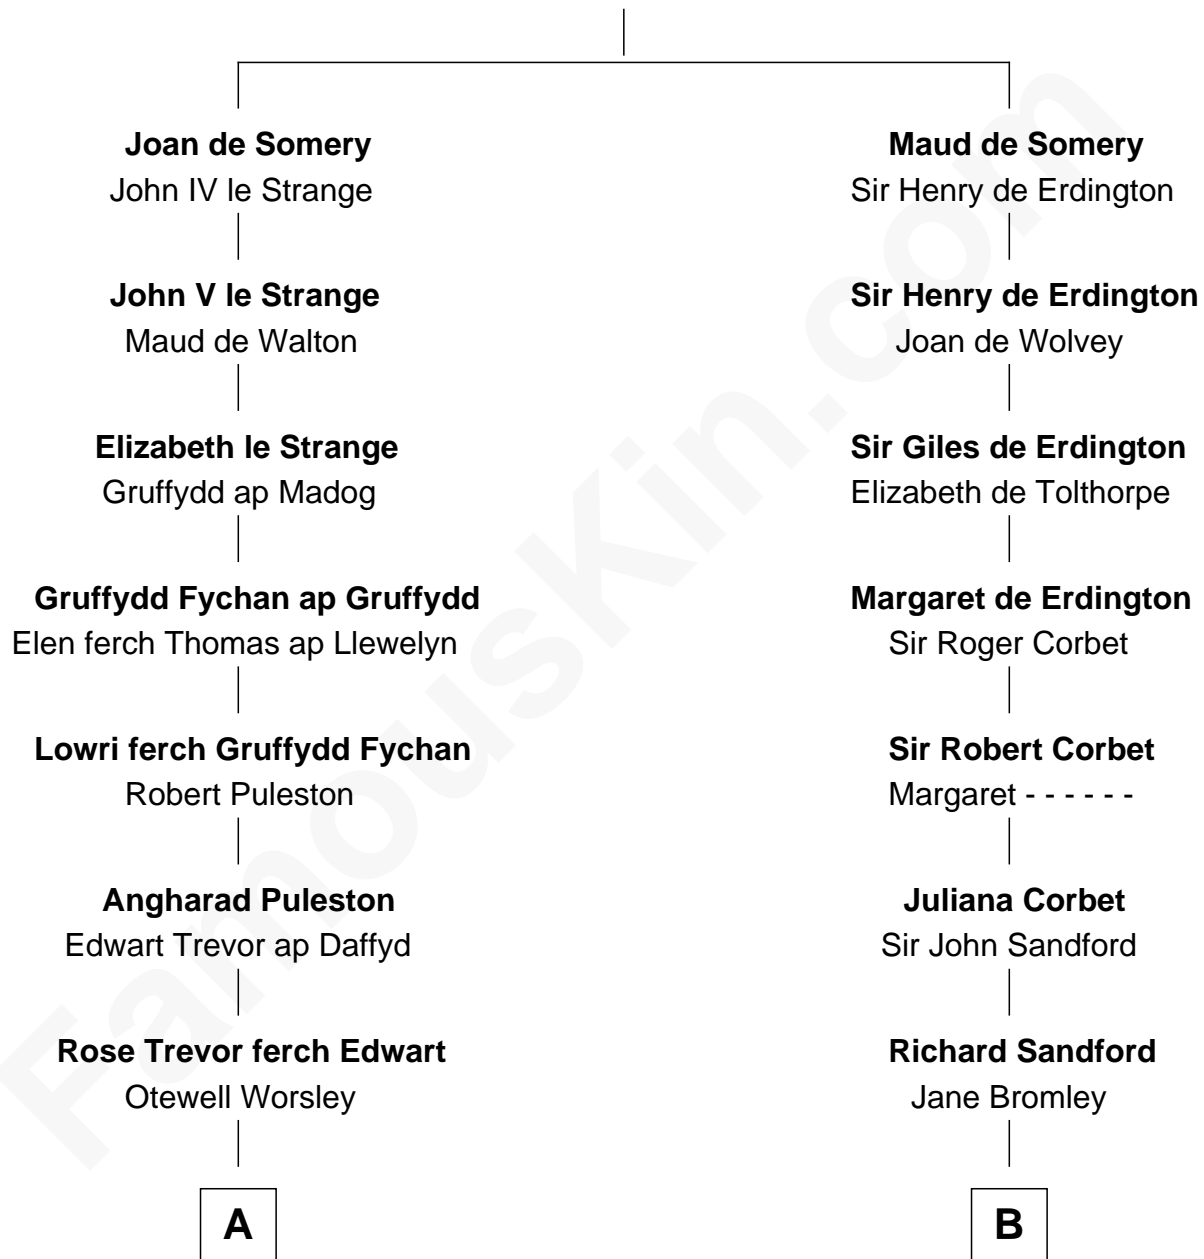

FamousKin.com

Relationship Chart of

General William Whipple

Signer of the Declaration of Independence

15th cousin 5 times removed of

Admiral Richard Byrd
Polar Explorer

Sir Roger de Somery
Nichole d'Aubenev

C

—
Anne Harrison

Richard Evelyn Byrd

—
Col. William Byrd

Jane Meriwether Rivers

—
Richard Evelyn Byrd

Eleanor Bolling Flood

—
Admiral Richard Byrd

Polar Explorer