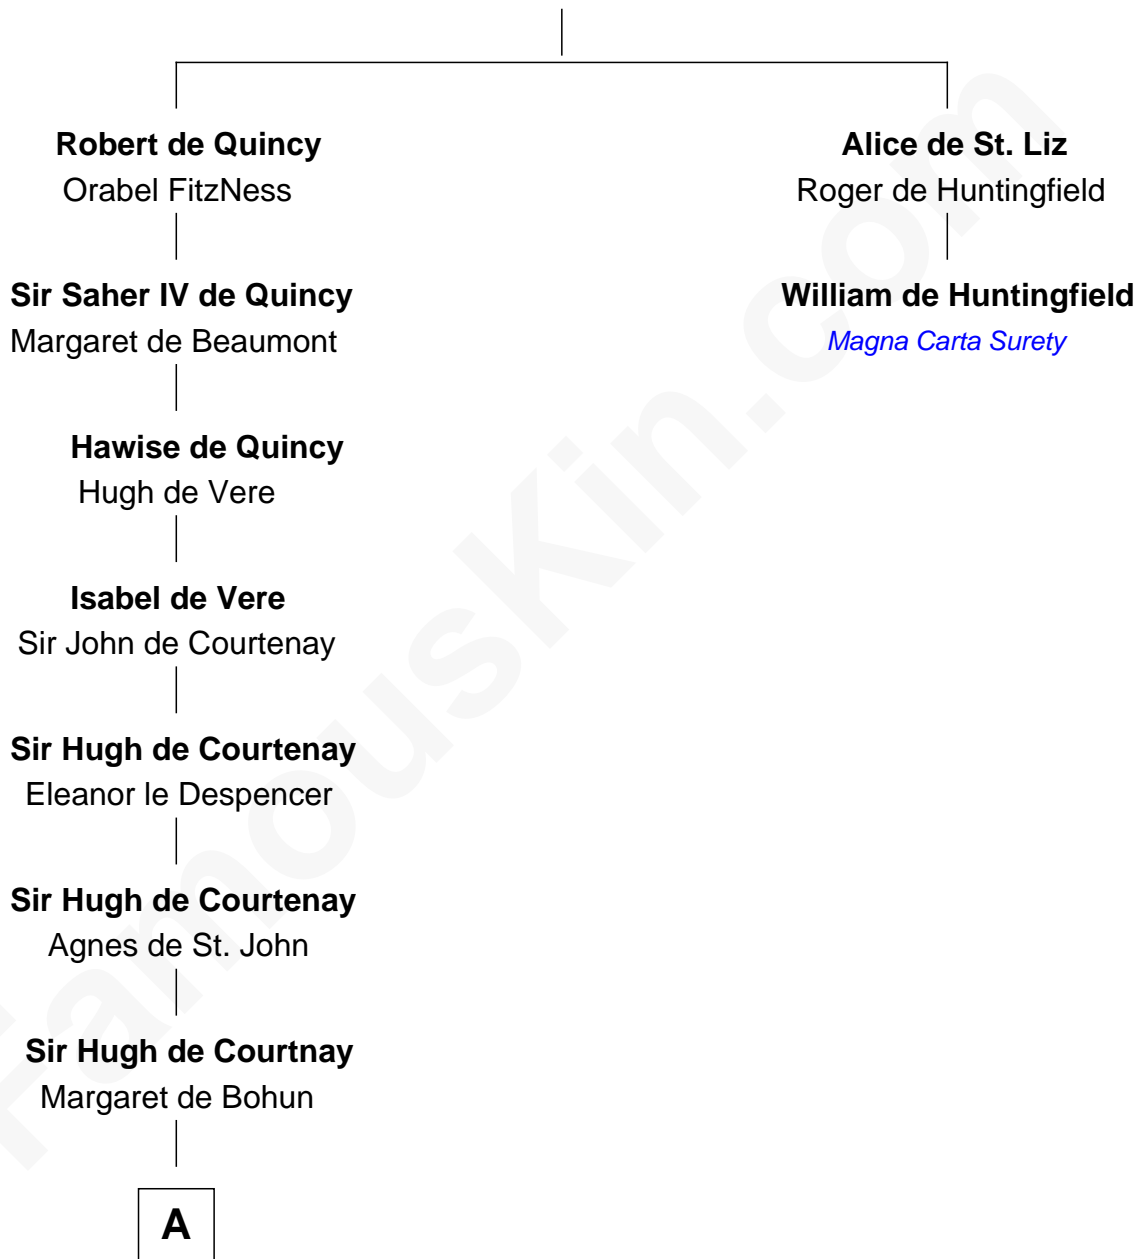

Saher I de Quincy

Maud de St. Liz