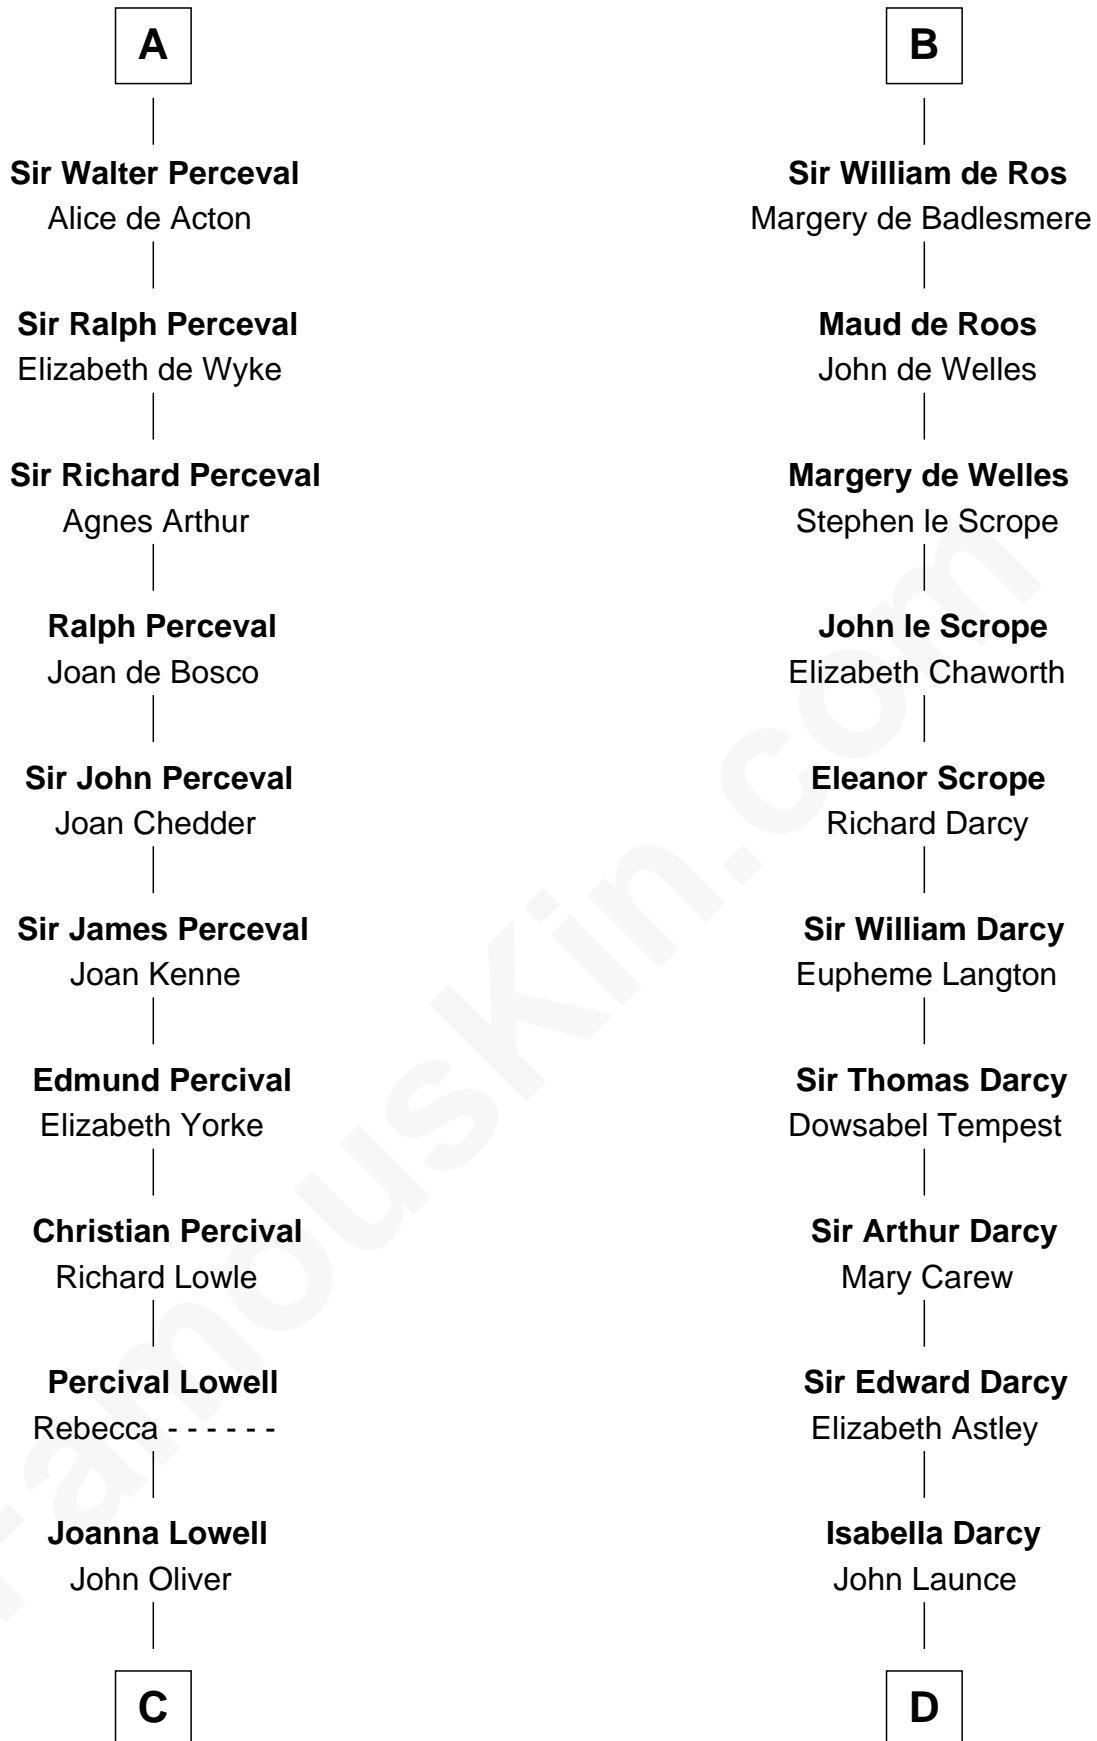

## Relationship Chart of General William Whipple

*Signer of the Declaration of Independence*

20th cousin 1 time removed of

**Robert Treat Paine**

*Signer of the Declaration of Independence*

**Hugh I of Vermandois**

**Roger Perceval**  
Joan de Breteche

**Sir John Perceval**  
Milisent de Sancto Mauro

**A**

**Isabel de Vermandois**  
William de Warenne

**Ada de Warenne**  
Henry of Huntingdon

**William I, King of Scotland**  
----- Avenal

**Isabel of Scotland**  
Robert de Ros

**Sir William de Ros**  
Lucy FitzPiers

**Sir Robert de Ros**  
Isabel de Aubeney

**William de Ros**  
Maude de Vaux

**B**

**C**

**Mary Oliver**  
Col. Samuel Appleton