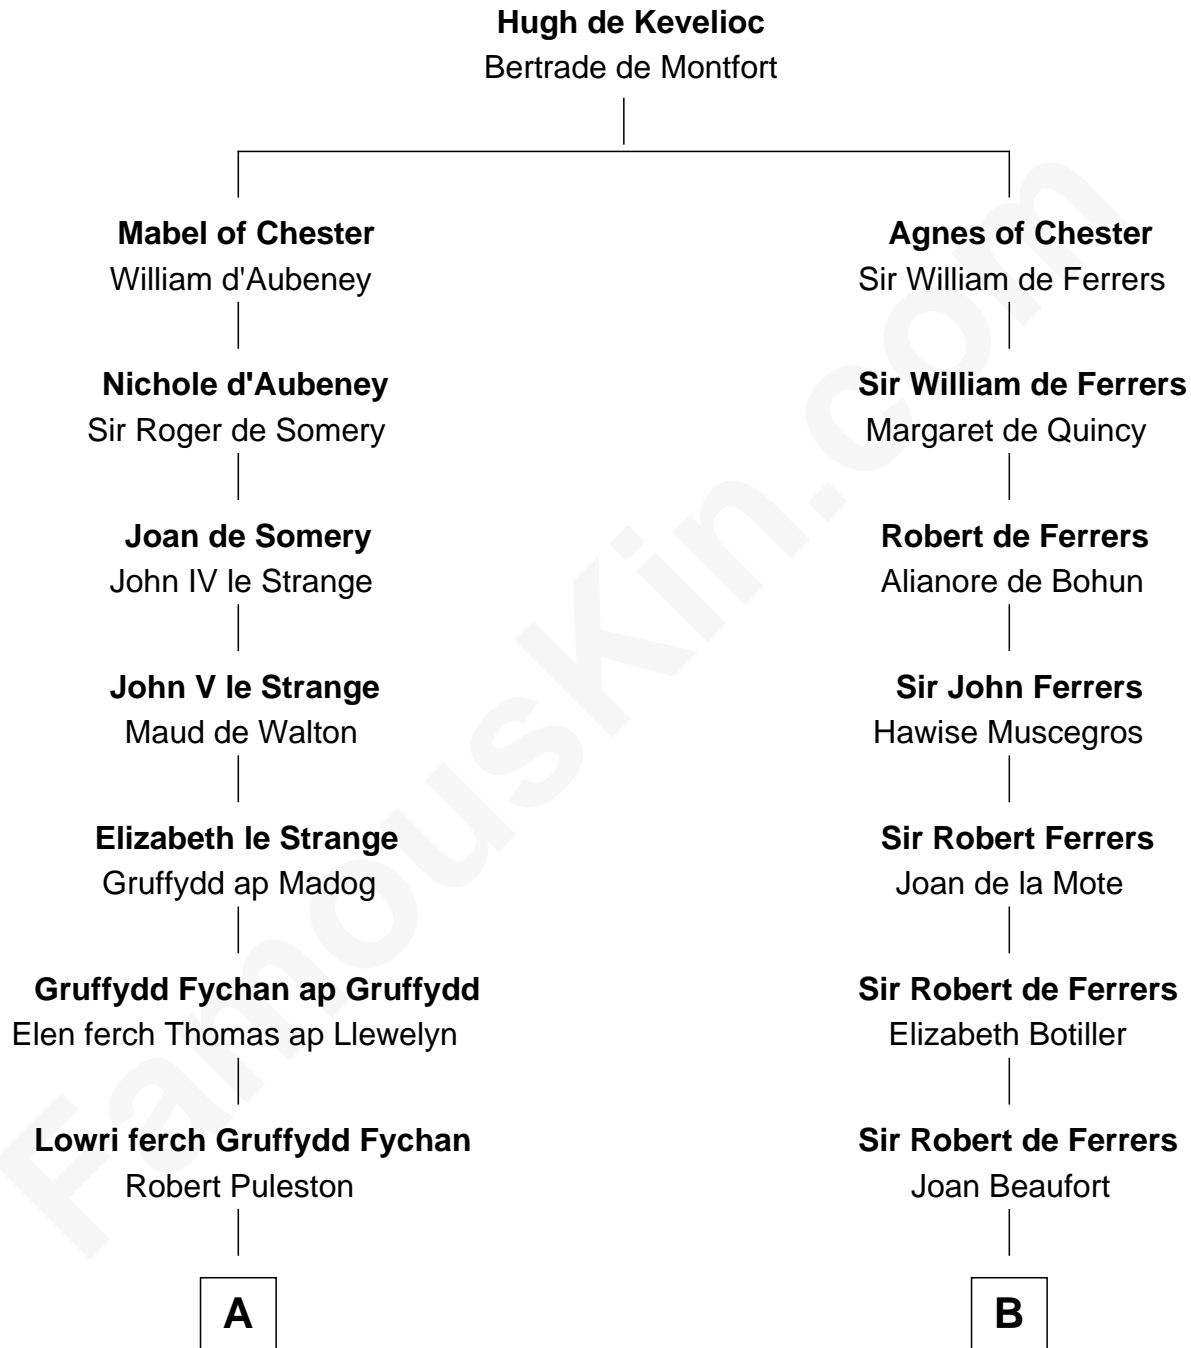

FamousKin.com

Relationship Chart of General William Whipple

Signer of the Declaration of Independence

17th cousin 2 times removed of

Robert Treat Paine

Signer of the Declaration of Independence

C

Abigail Willard

Rev. Samuel Treat

Eunice Treat

Thomas Paine

Robert Treat Paine

Signer of Declaration of Independence

FamousKin.com