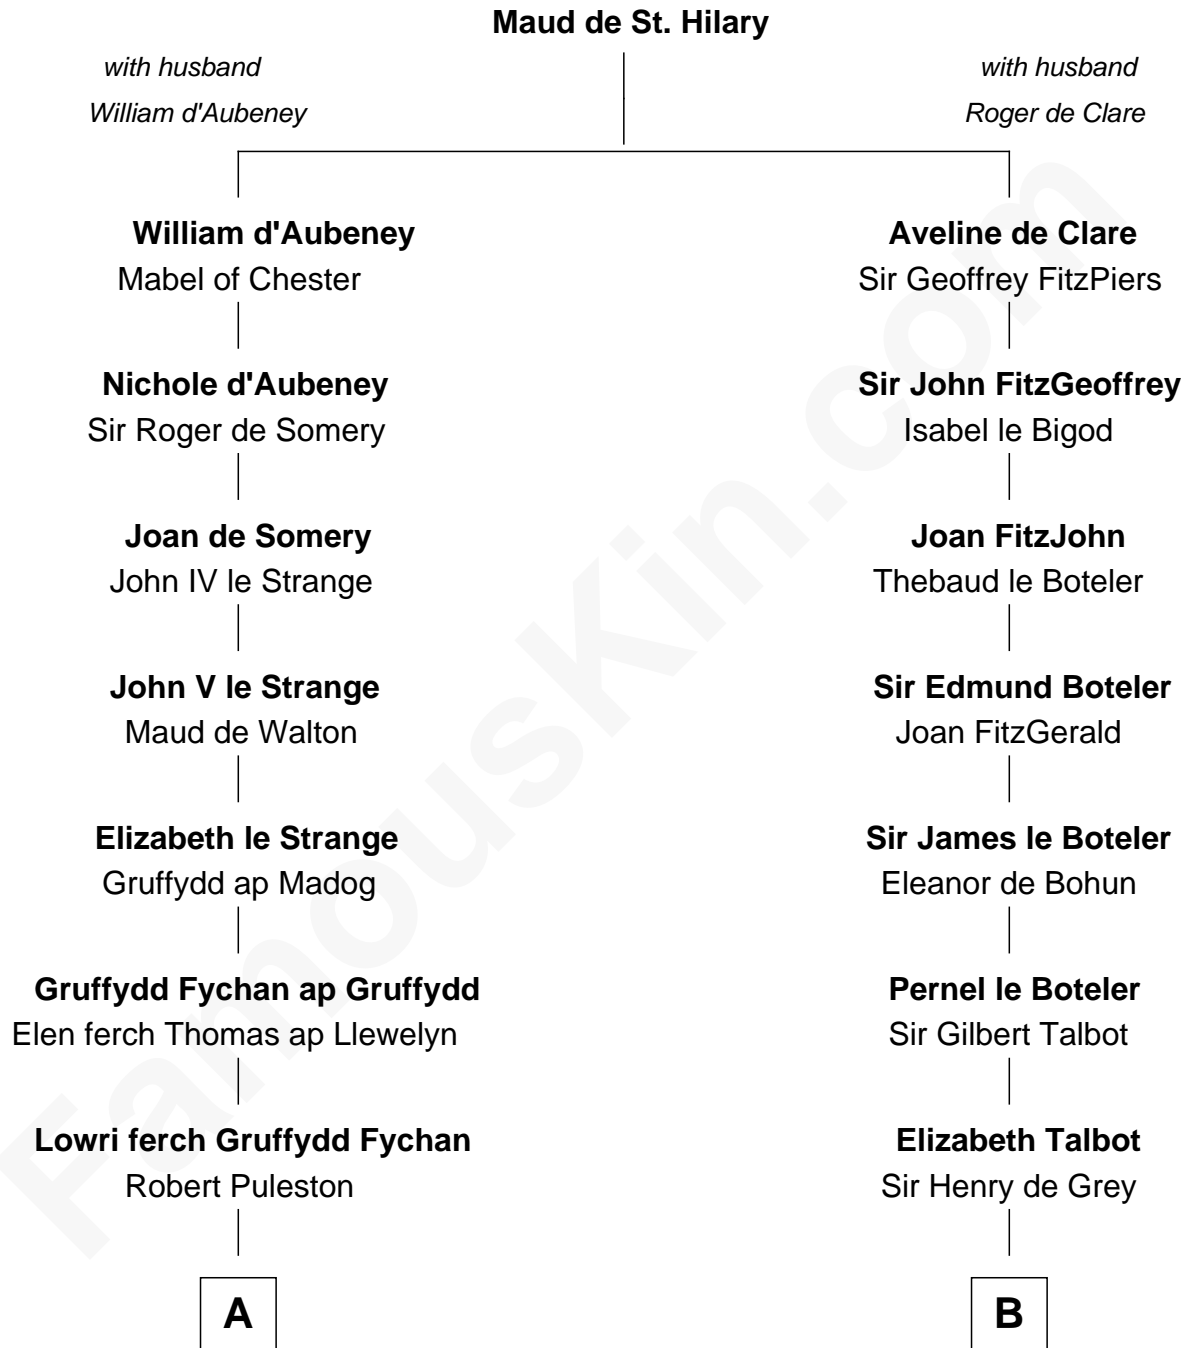

FamousKin.com

Relationship Chart of General William Whipple

Signer of the Declaration of Independence

17th cousin 2 times removed of

Robert Treat Paine

Signer of the Declaration of Independence

C

Abigail Willard
Rev. Samuel Treat

Eunice Treat
Thomas Paine

Robert Treat Paine
Signer of Declaration of Independence

FamousKin.com