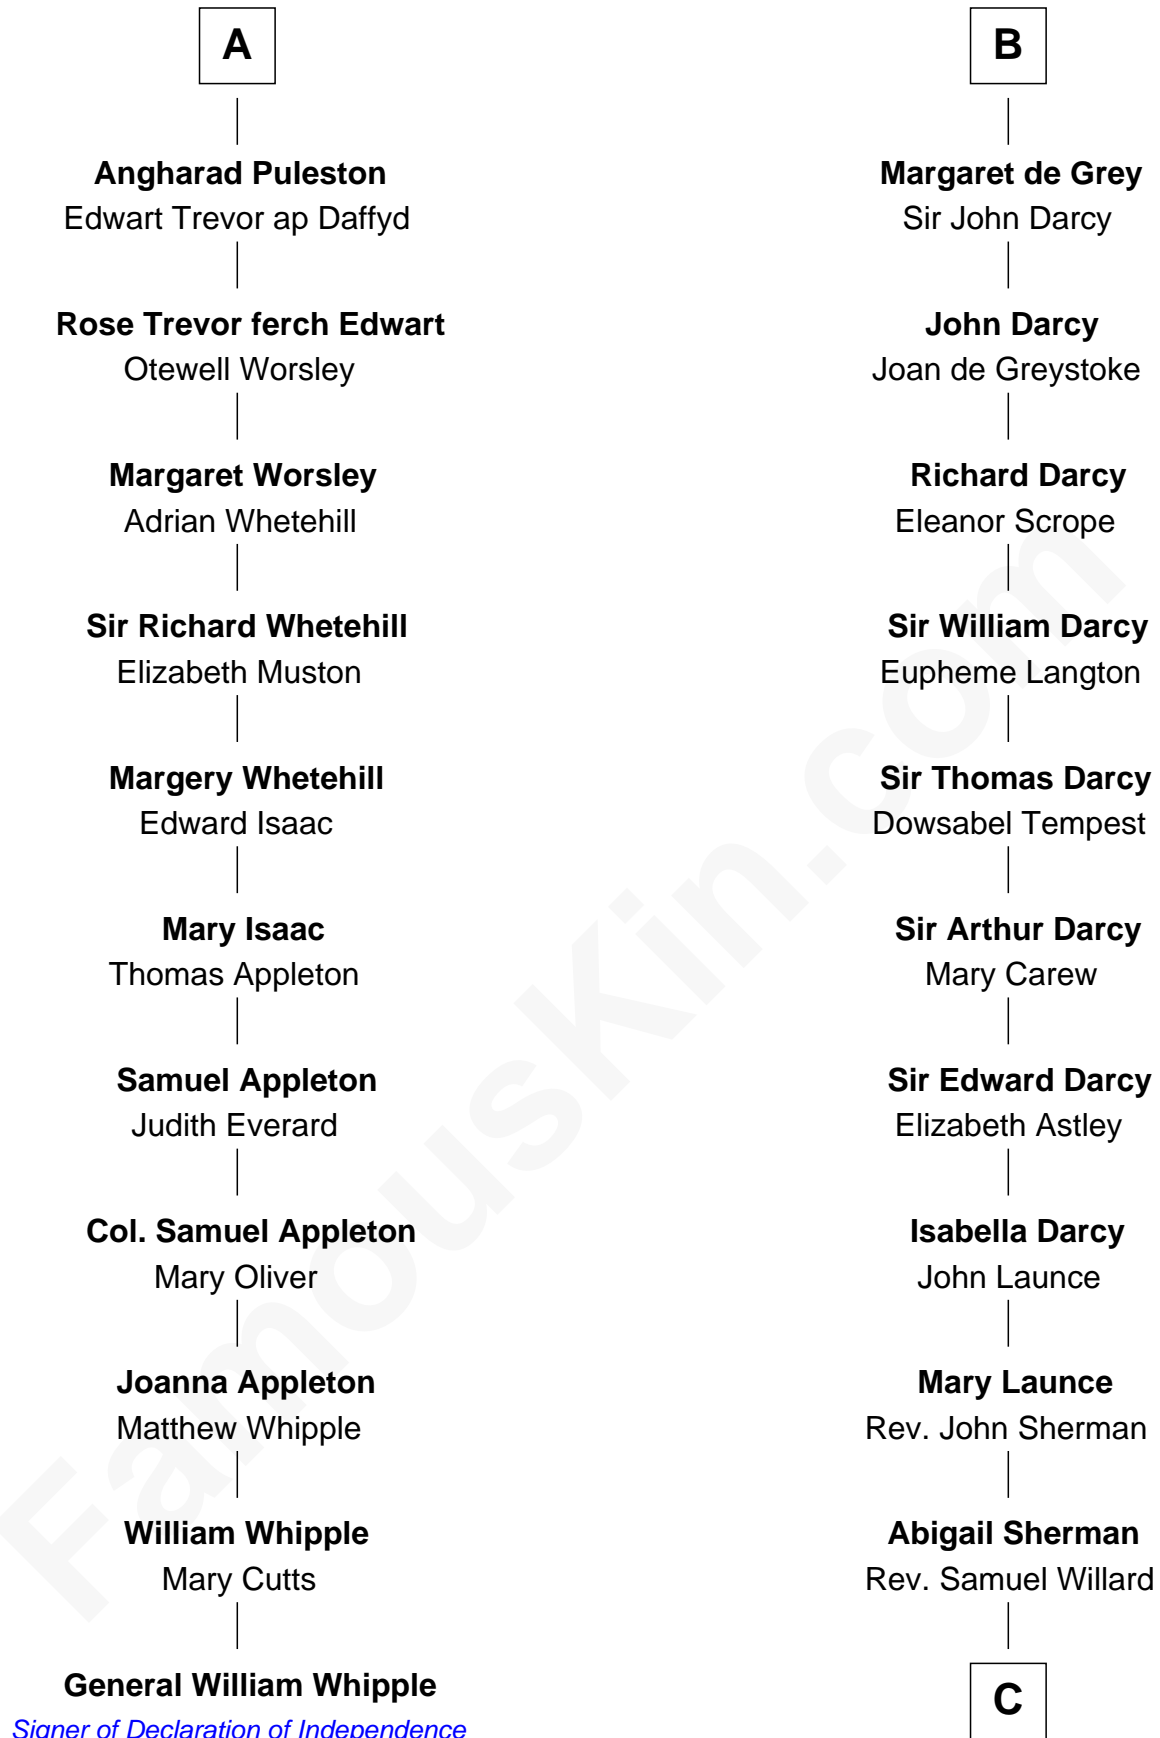

FamousKin.com

Relationship Chart of General William Whipple

Signer of the Declaration of Independence

17th cousin 2 times removed of

Robert Treat Paine

Signer of the Declaration of Independence

C

Abigail Willard
Rev. Samuel Treat

Eunice Treat
Thomas Paine

Robert Treat Paine
Signer of Declaration of Independence

FamousKin.com