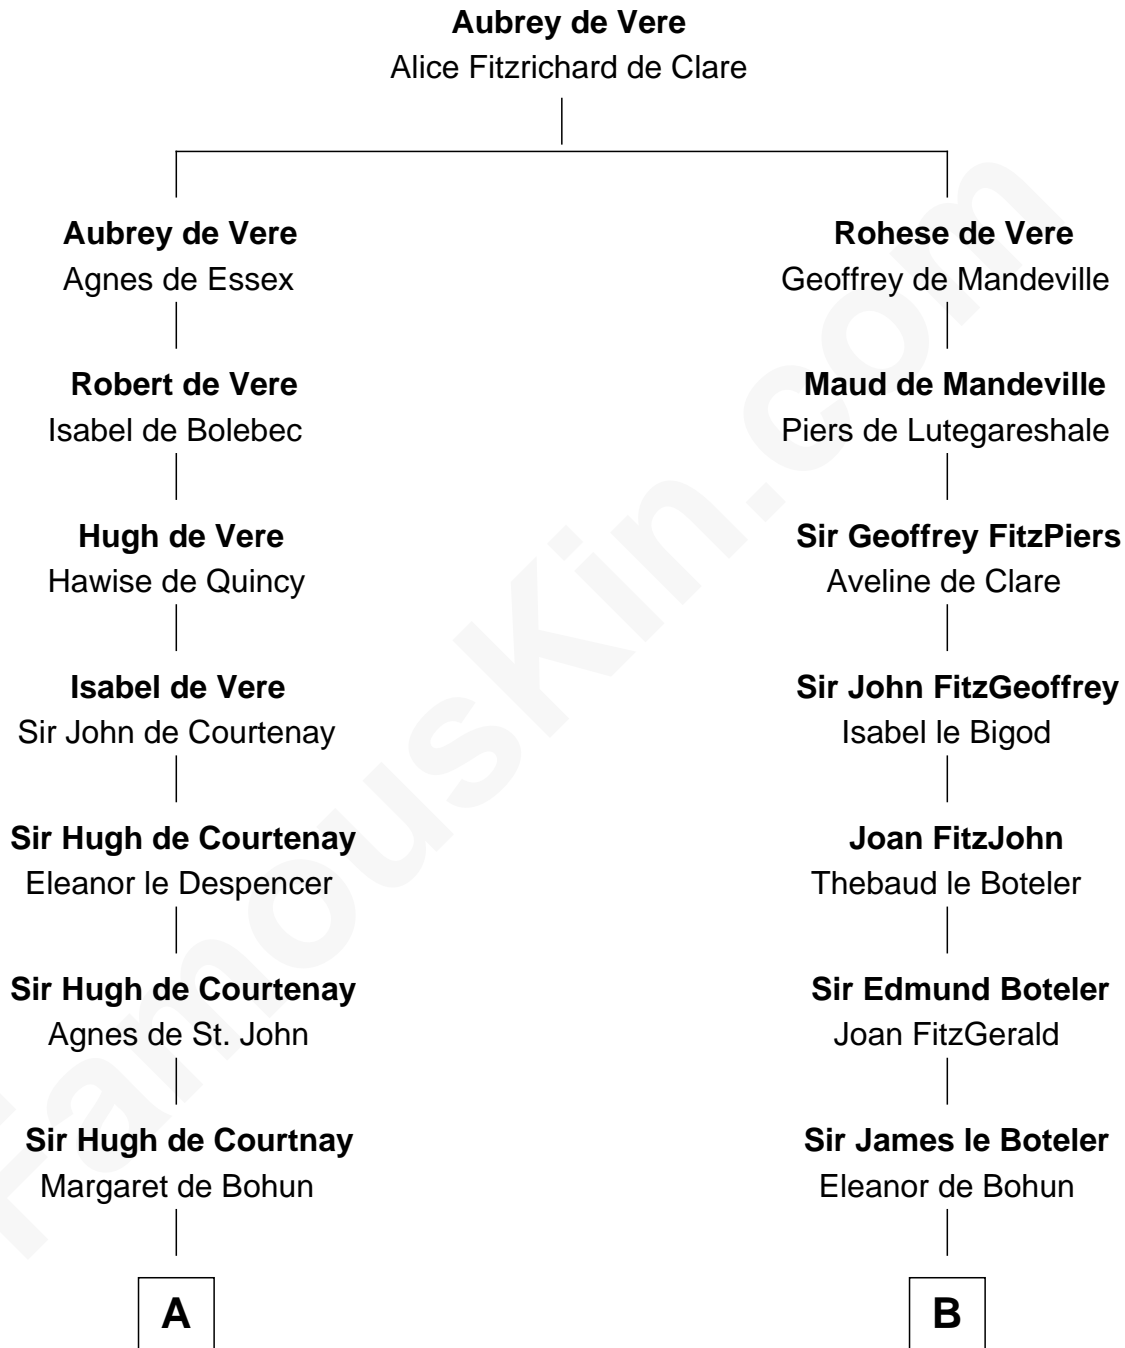

FamousKin.com

Relationship Chart of

General William Whipple

Signer of the Declaration of Independence

20th cousin 1 time removed of

Robert Treat Paine

Signer of the Declaration of Independence

C

Mary Oliver
Col. Samuel Appleton

Joanna Appleton
Matthew Whipple

William Whipple
Mary Cutts

General William Whipple
Signer of Declaration of Independence

D

Mary Launce
Rev. John Sherman

Abigail Sherman
Rev. Samuel Willard

Abigail Willard
Rev. Samuel Treat

Eunice Treat
Thomas Paine

Robert Treat Paine
Signer of Declaration of Independence