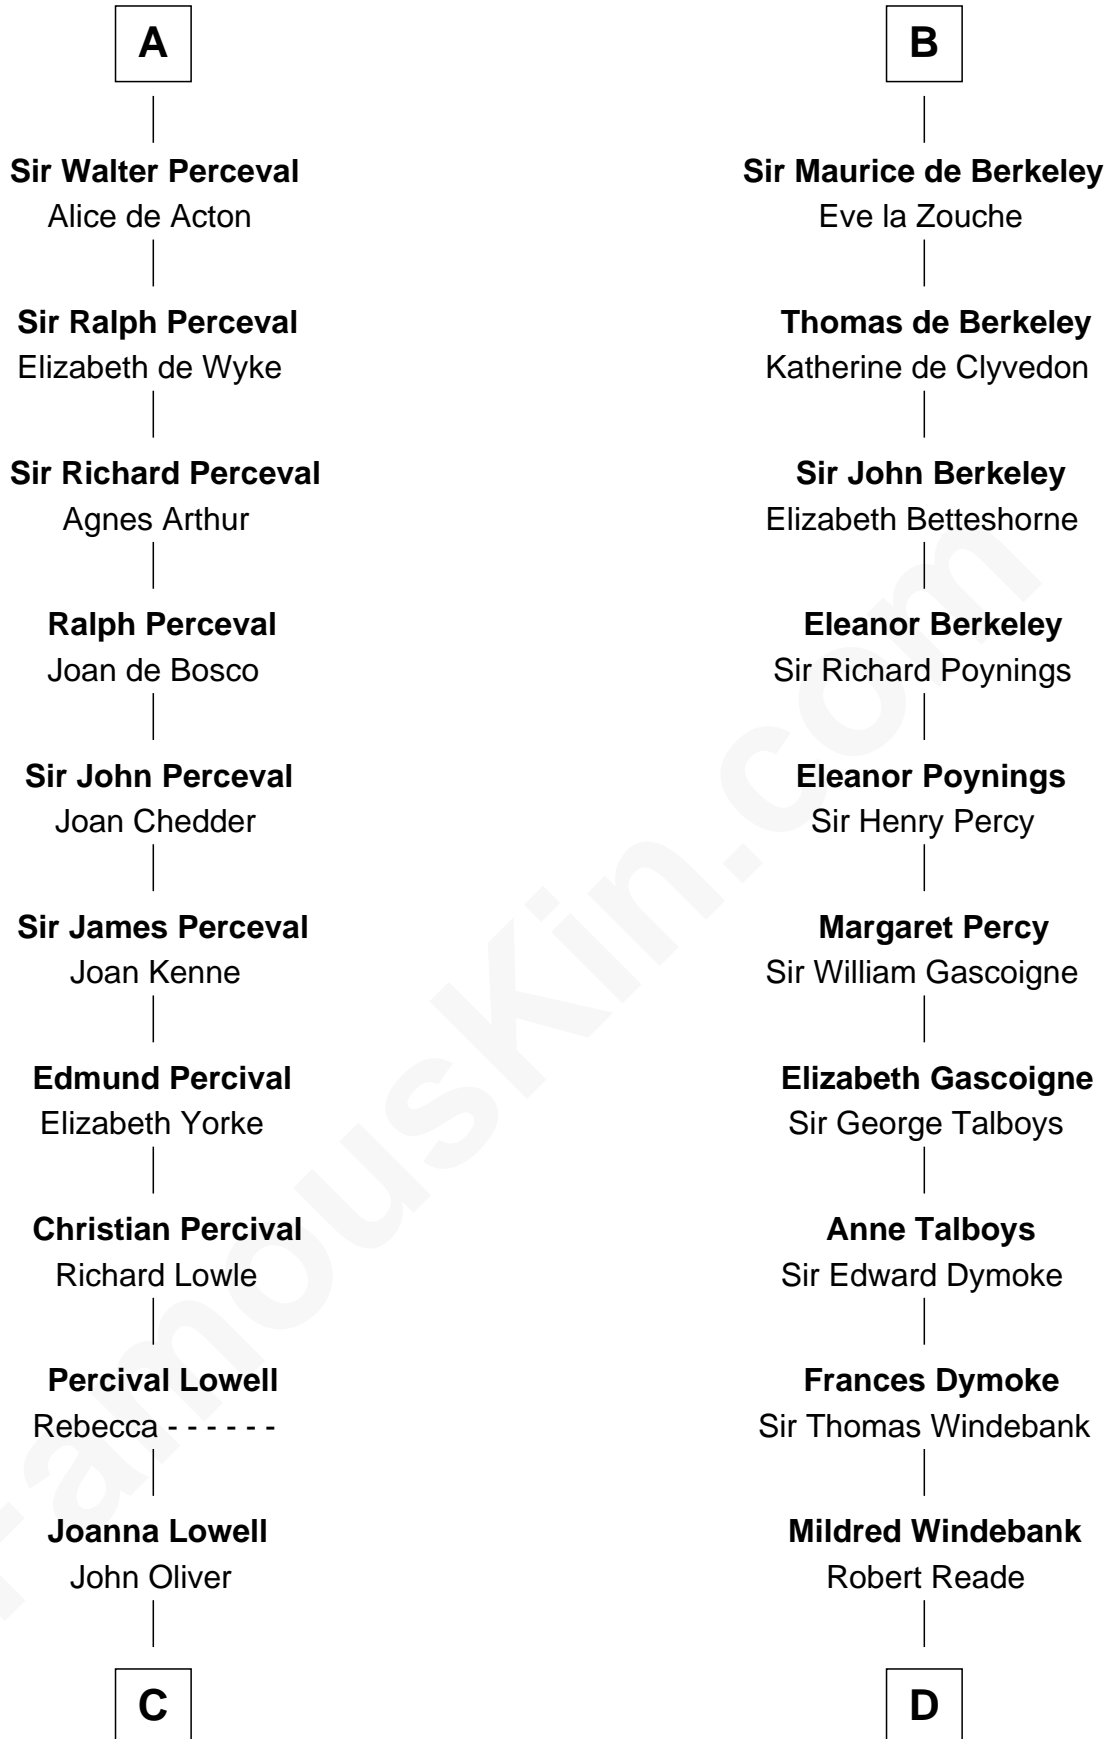

FamousKin.com

Relationship Chart of

General William Whipple

Signer of the Declaration of Independence

20th cousin 1 time removed of

Thomas Nelson

Signer of the Declaration of Independence

C

Mary Oliver
Col. Samuel Appleton

Joanna Appleton
Matthew Whipple

William Whipple
Mary Cutts

General William Whipple
Signer of Declaration of Independence

D

Col. George Reade
Elizabeth Martiau

Robert Reade
Mary Lilly