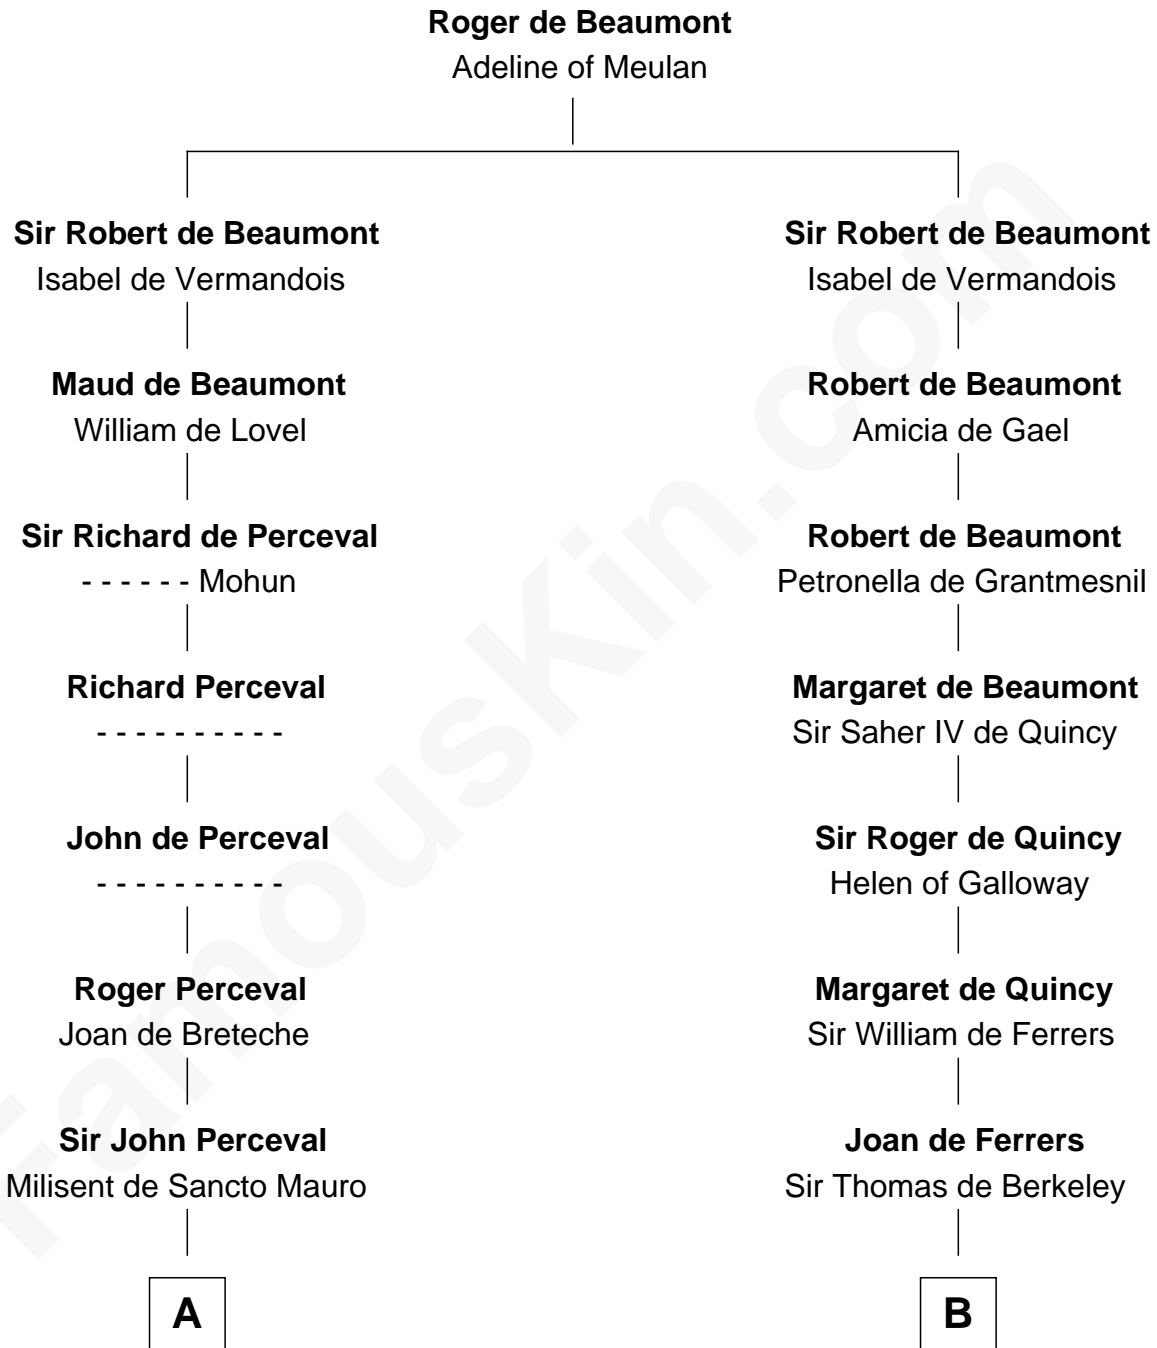

FamousKin.com

Relationship Chart of

General William Whipple

Signer of the Declaration of Independence

20th cousin 1 time removed of

Thomas Nelson

Signer of the Declaration of Independence

C

Mary Oliver
Col. Samuel Appleton

Joanna Appleton
Matthew Whipple

William Whipple
Mary Cutts

General William Whipple
Signer of Declaration of Independence

D

Col. George Reade
Elizabeth Martiau

Robert Reade
Mary Lilly