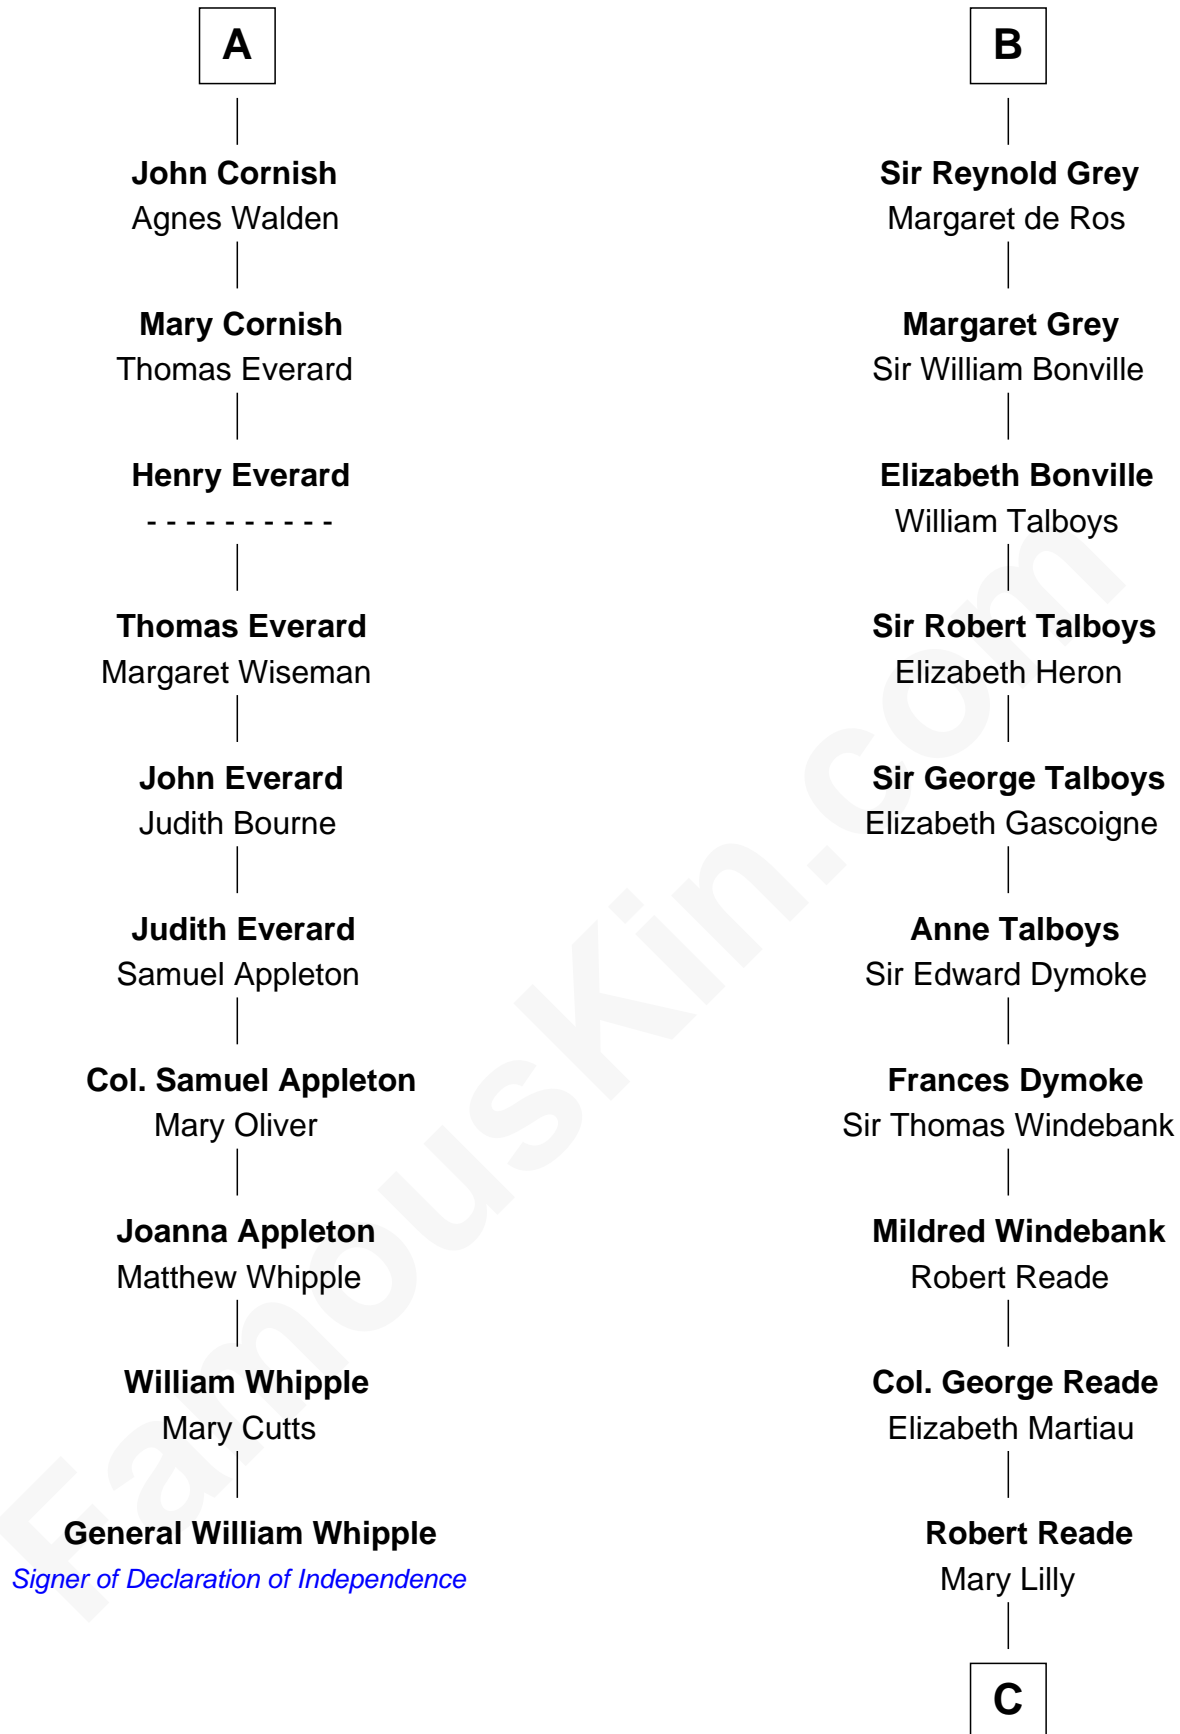

FamousKin.com

Relationship Chart of

General William Whipple

Signer of the Declaration of Independence

16th cousin 3 times removed of

Thomas Nelson

Signer of the Declaration of Independence

C

—
Margaret Reade

Thomas Nelson

—
William Nelson

Elizabeth Burwell

—
Thomas Nelson

Signer of Declaration of Independence

FamousKin.com