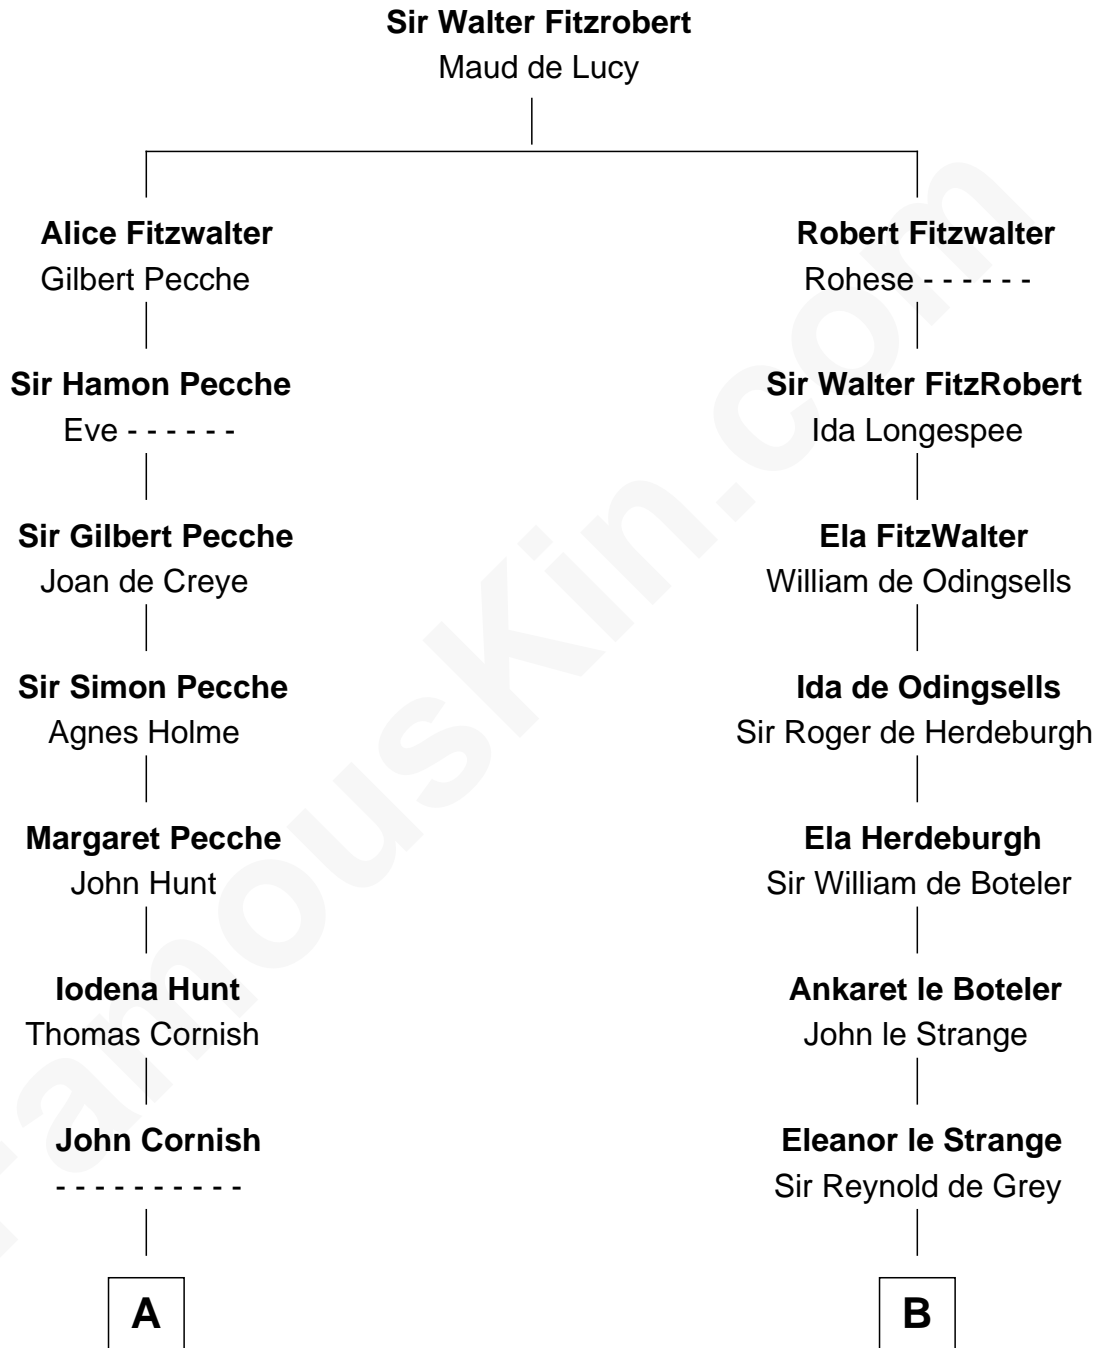

FamousKin.com

Relationship Chart of

General William Whipple

Signer of the Declaration of Independence

16th cousin 3 times removed of

Thomas Nelson

Signer of the Declaration of Independence

C

—
Margaret Reade

Thomas Nelson

—
William Nelson

Elizabeth Burwell

—
Thomas Nelson

Signer of Declaration of Independence

FamousKin.com