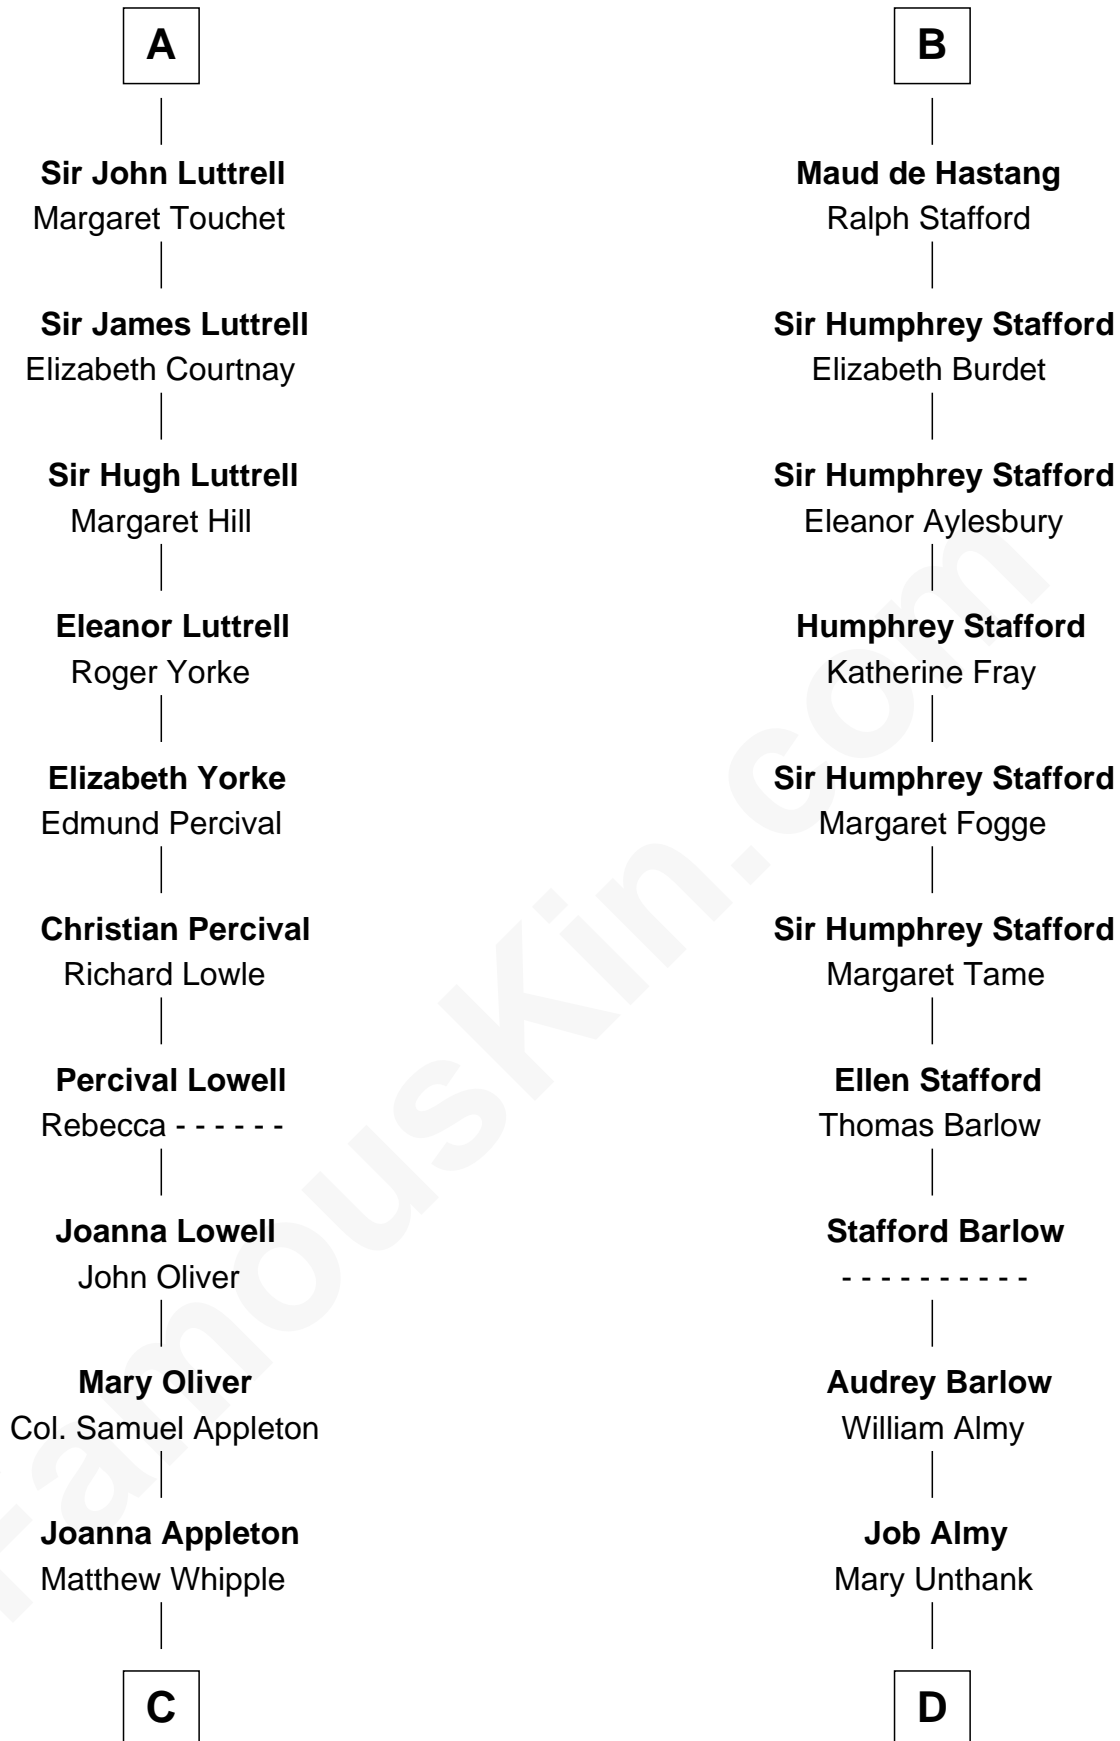

FamousKin.com

Relationship Chart of

General William Whipple

Signer of the Declaration of Independence

18th cousin 2 times removed of

Robert Townsend

Member of the Culper Spy Ring during the American Revolution

C

William Whipple

Mary Cutts

General William Whipple

Signer of Declaration of Independence

D

Audrey Almy

James Townsend

Jacob Townsend

Phoebe Seaman

Samuel Townsend

Sarah Stoddard

Robert Townsend

Spy known as "Culper Jr."

FamousKin.com