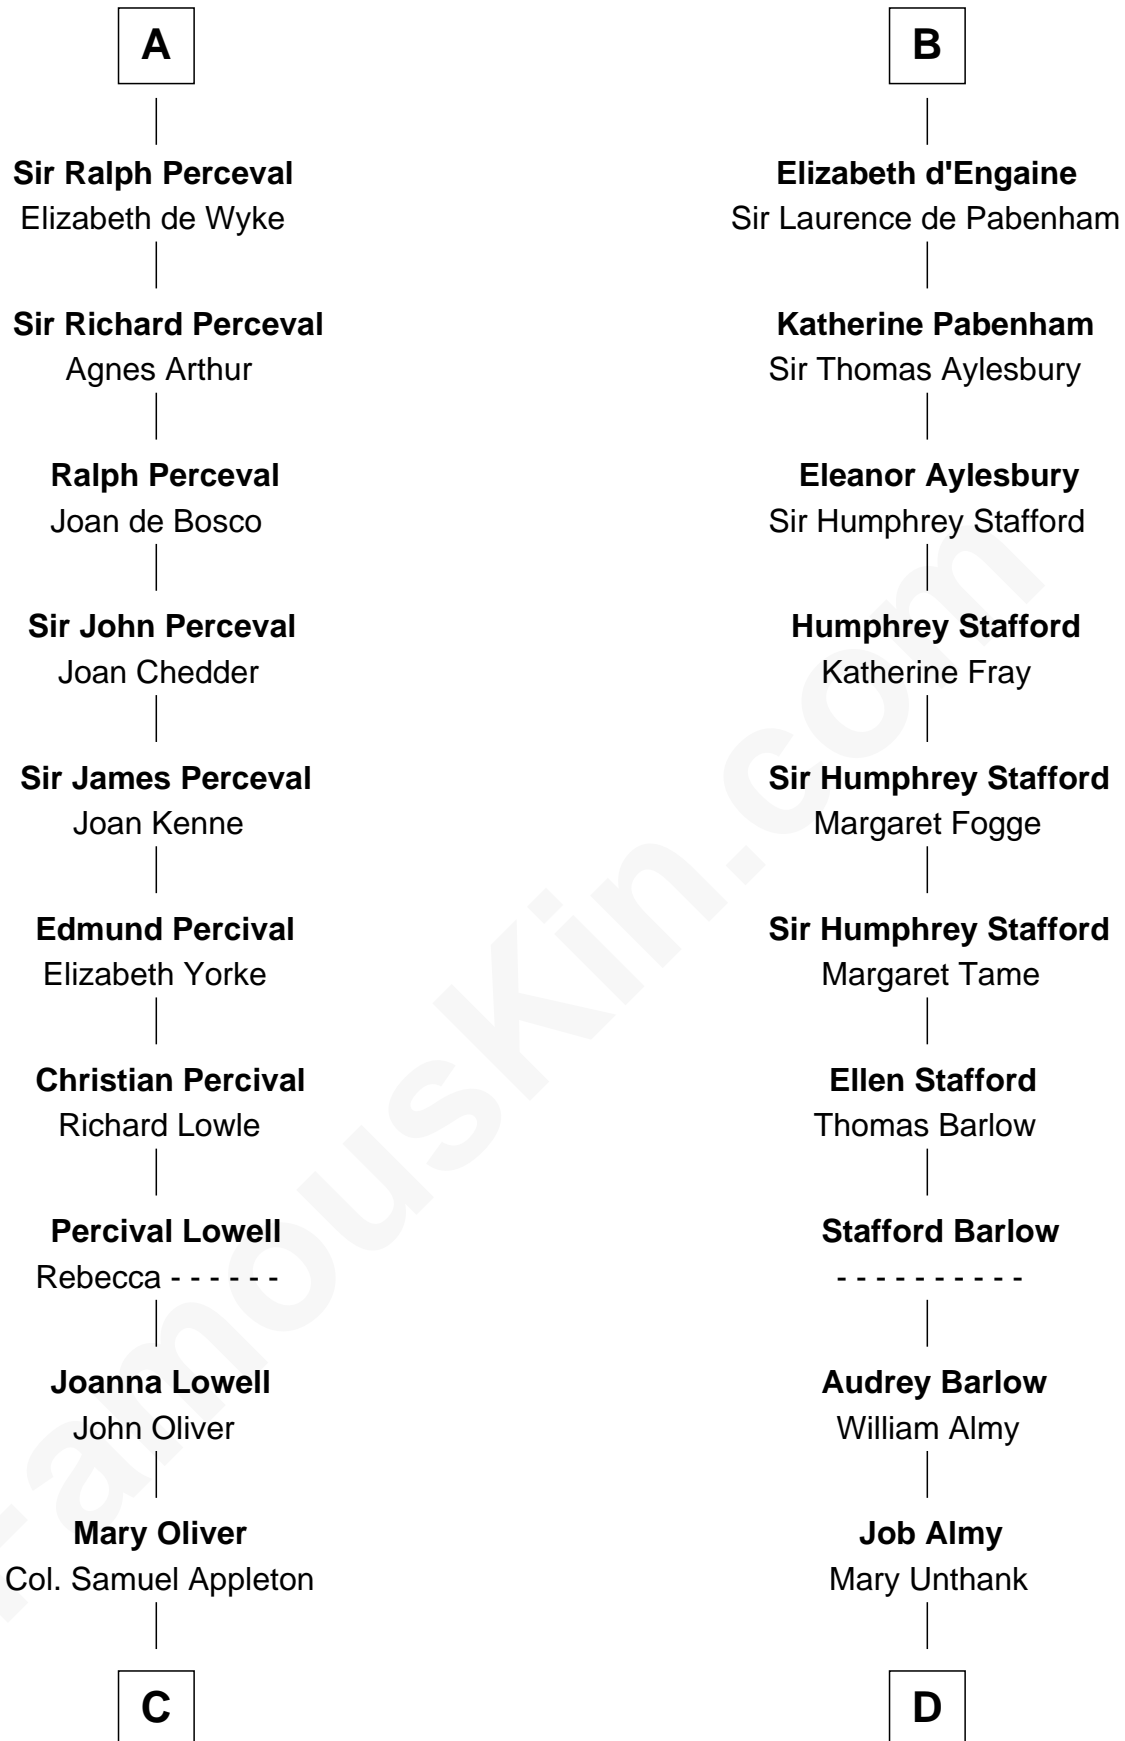

FamousKin.com

Relationship Chart of

General William Whipple

Signer of the Declaration of Independence

19th cousin 1 time removed of

Robert Townsend

Member of the Culper Spy Ring during the American Revolution

C

Joanna Appleton

Matthew Whipple

William Whipple

Mary Cutts

General William Whipple

Signer of Declaration of Independence

D