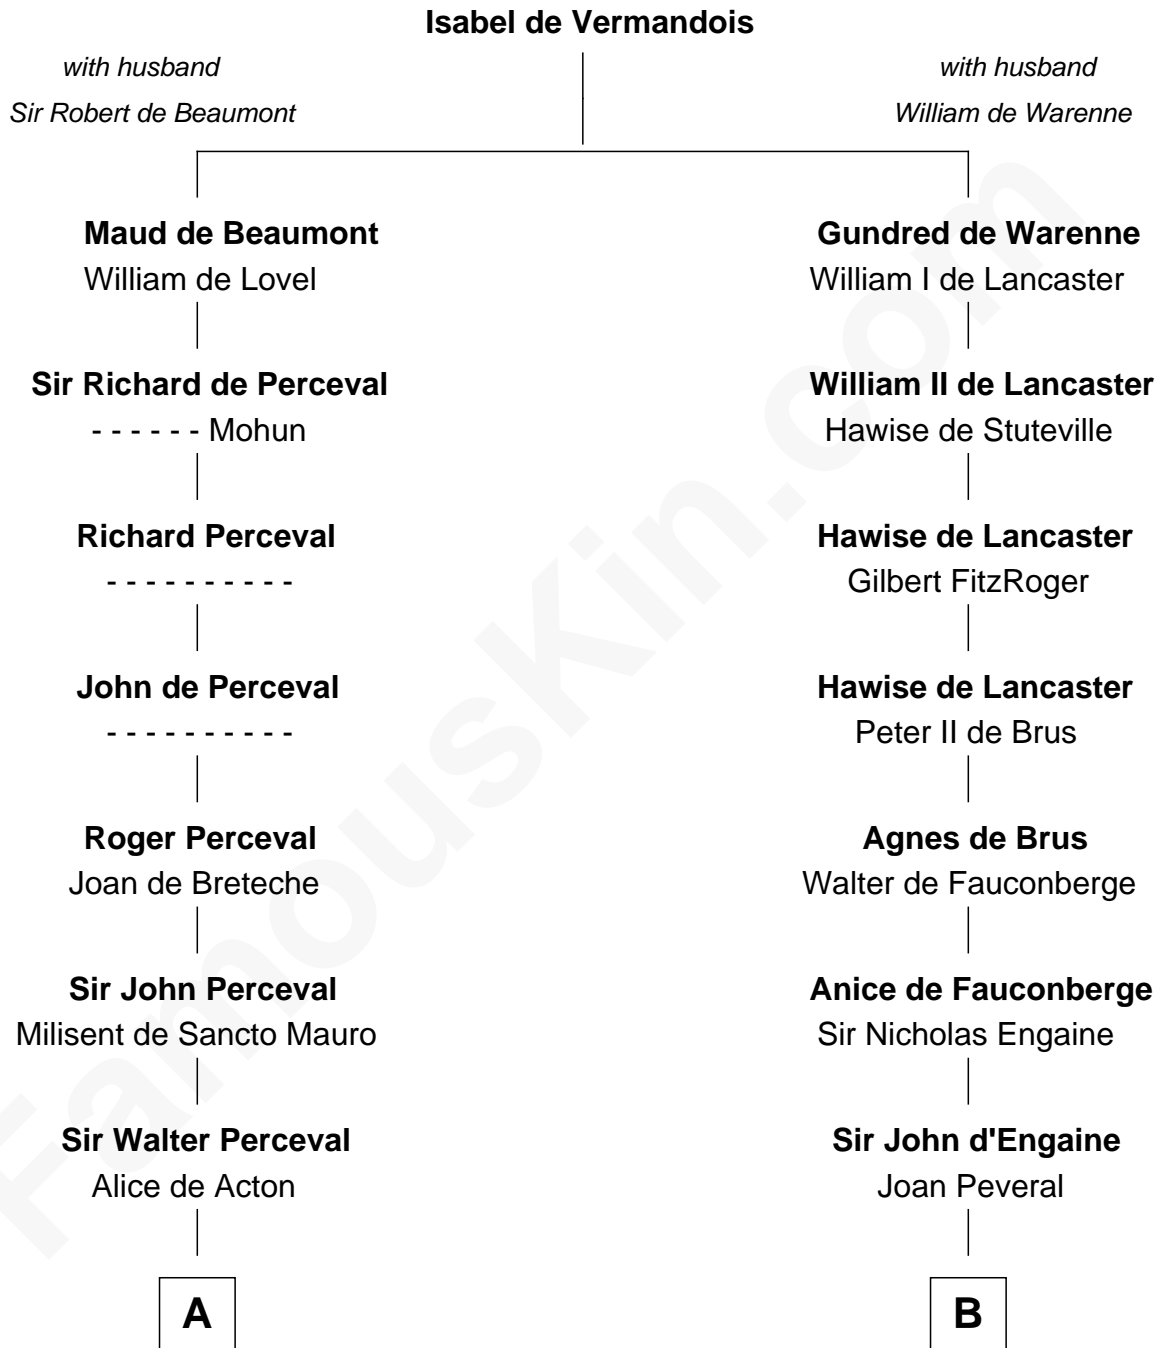

FamousKin.com

Relationship Chart of

General William Whipple

Signer of the Declaration of Independence

19th cousin 1 time removed of

Robert Townsend

Member of the Culper Spy Ring during the American Revolution

C

Joanna Appleton

Matthew Whipple

William Whipple

Mary Cutts

General William Whipple

Signer of Declaration of Independence

D

Audrey Almy

James Townsend

Jacob Townsend

Phoebe Seaman

Samuel Townsend

Sarah Stoddard

Robert Townsend

Spy known as "Culper Jr."