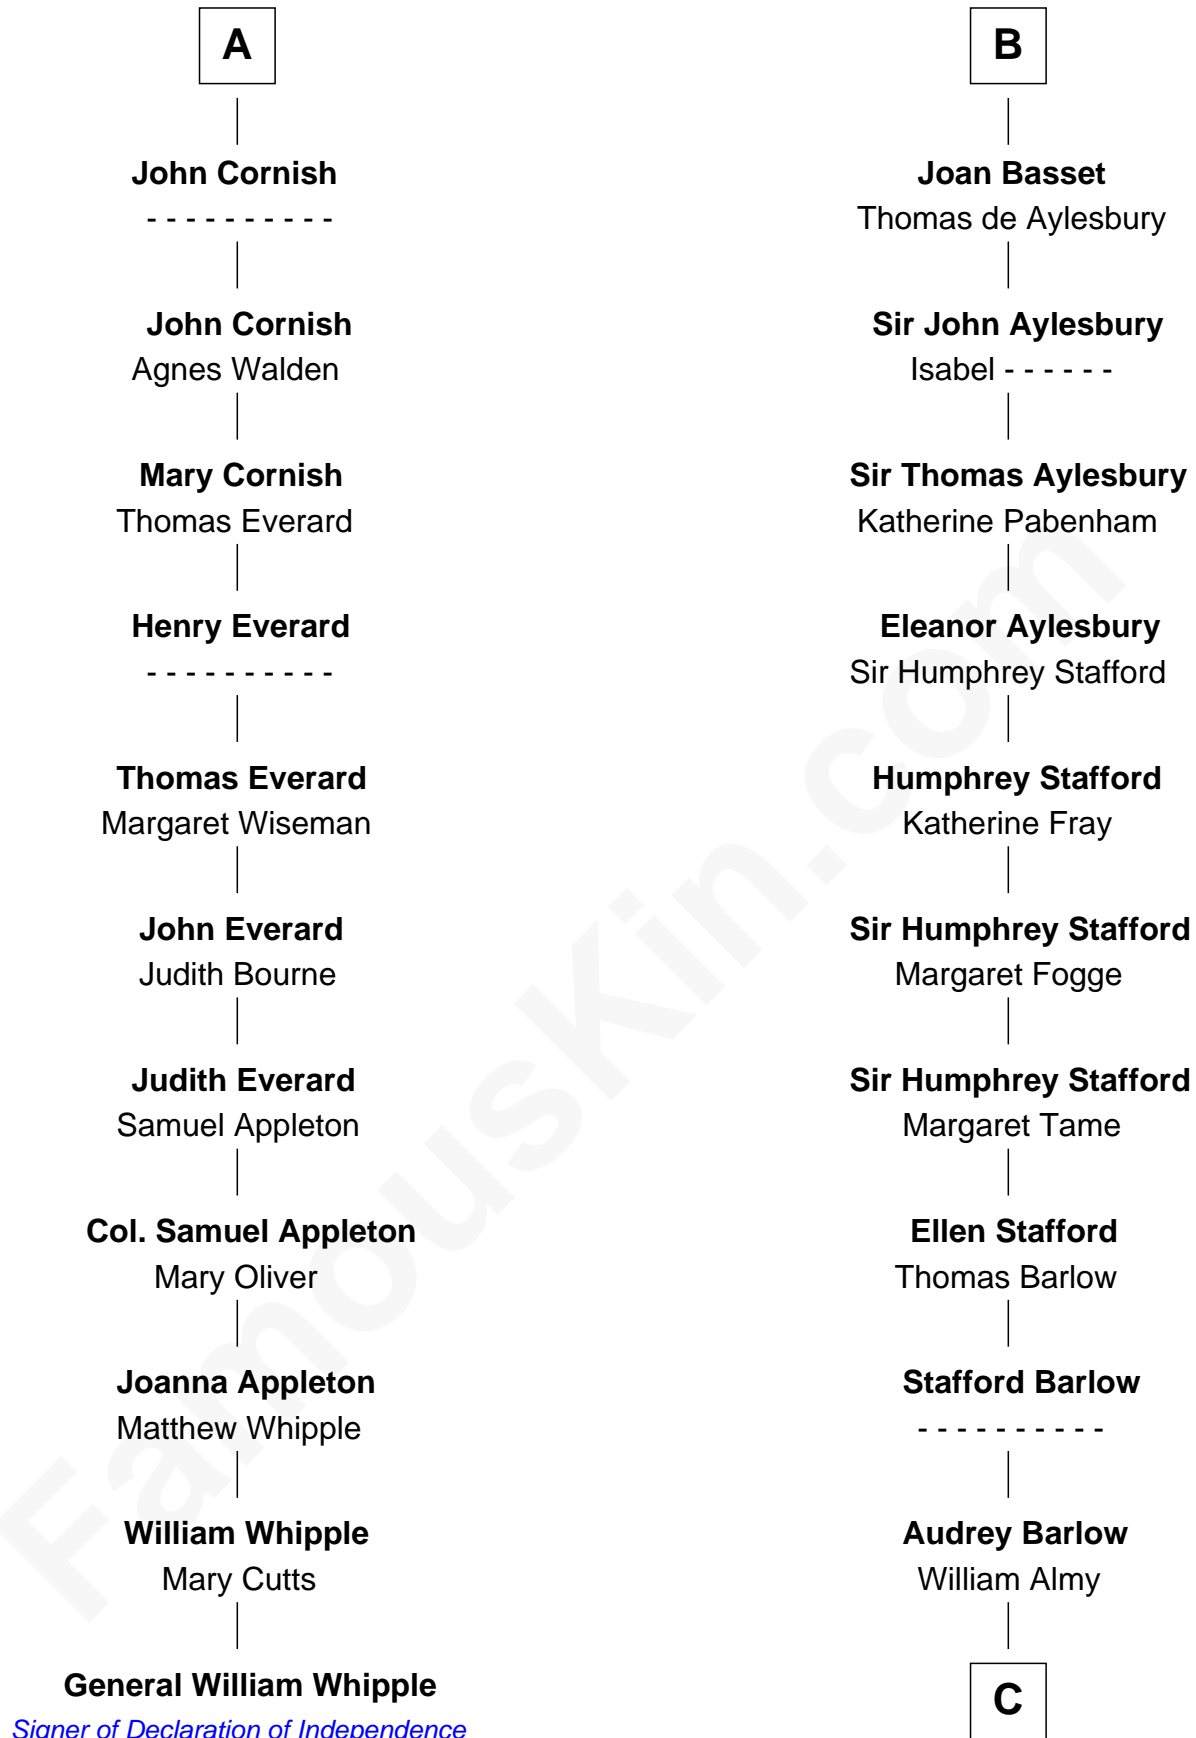

FamousKin.com

Relationship Chart of

General William Whipple

Signer of the Declaration of Independence

17th cousin 4 times removed of

Robert Townsend

Member of the Culper Spy Ring during the American Revolution

C

—
Job Almy

Mary Unthank

—
Audrey Almy

James Townsend

—
Jacob Townsend

Phoebe Seaman

—
Samuel Townsend