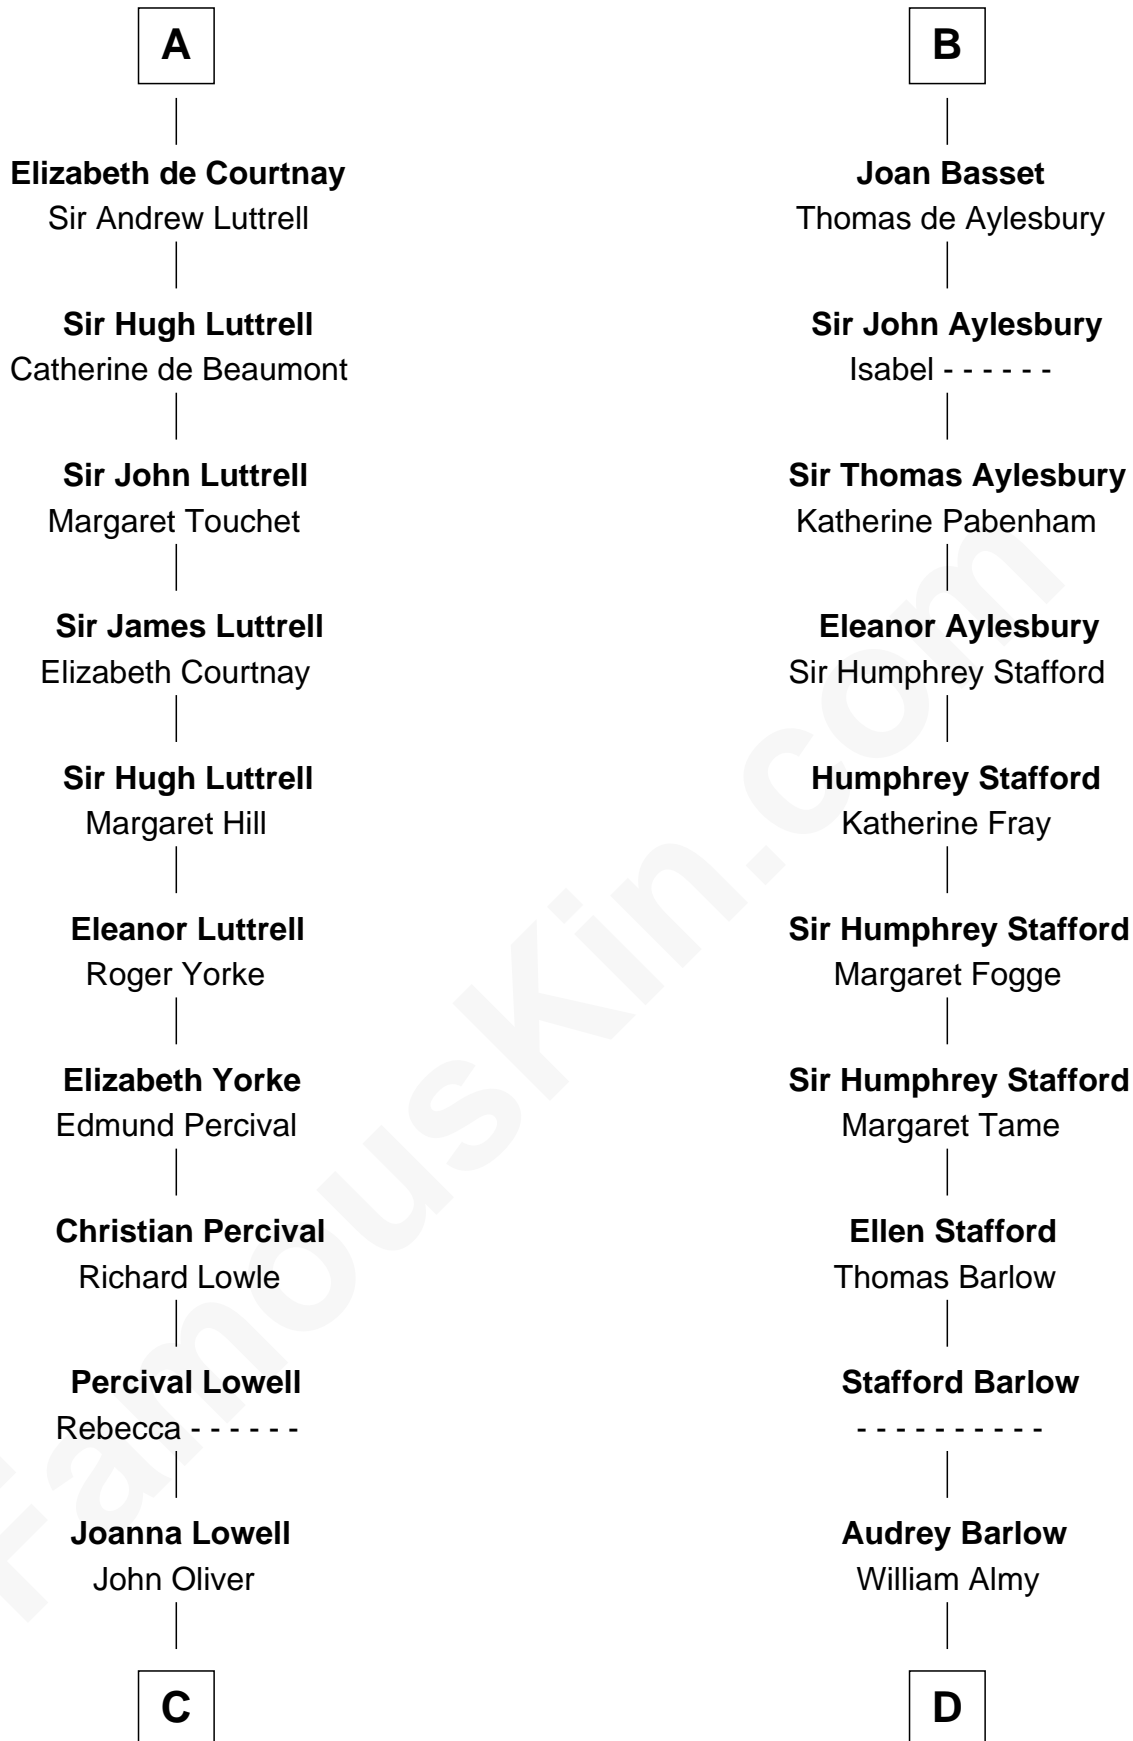

## Relationship Chart of

### General William Whipple

*Signer of the Declaration of Independence*

20th cousin 1 time removed of

### Robert Townsend

*Member of the Culper Spy Ring during the American Revolution*

**Saher I de Quincy**

Maud de St. Liz

**C**

**Mary Oliver**  
Col. Samuel Appleton

**Joanna Appleton**  
Matthew Whipple

**William Whipple**  
Mary Cutts

**General William Whipple**  
*Signer of Declaration of Independence*

**D**

**Job Almy**  
Mary Unthank

**Audrey Almy**  
James Townsend

**Jacob Townsend**  
Phoebe Seaman

**Samuel Townsend**  
Sarah Stoddard