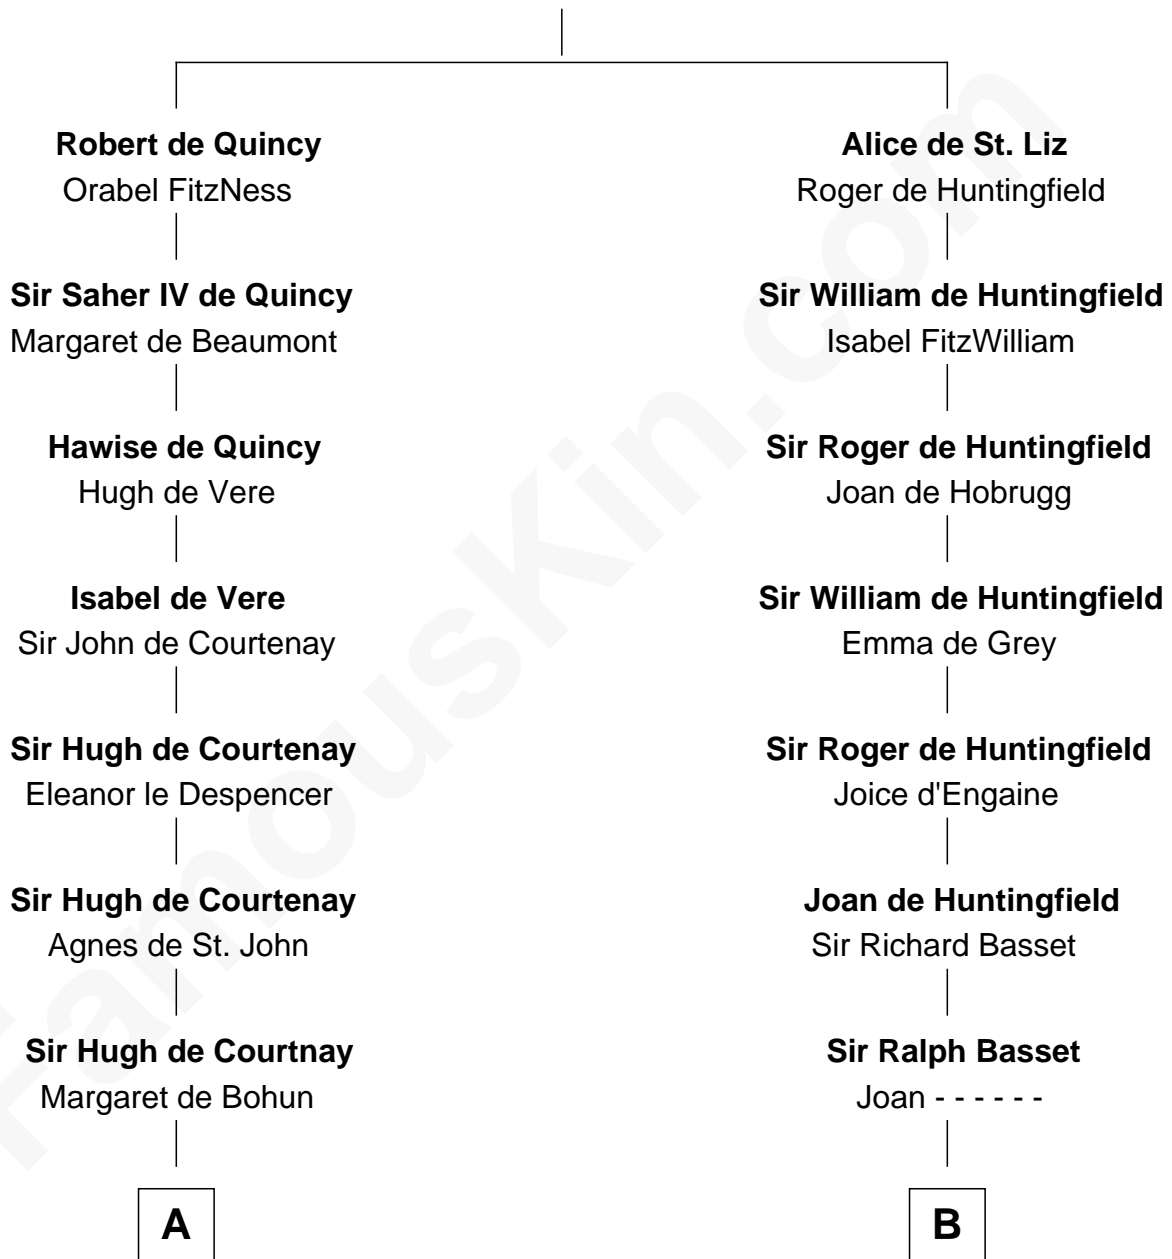

## Relationship Chart of

### General William Whipple

*Signer of the Declaration of Independence*

20th cousin 1 time removed of

### Robert Townsend

*Member of the Culper Spy Ring during the American Revolution*

**Saher I de Quincy**

Maud de St. Liz

**C**

**Mary Oliver**  
Col. Samuel Appleton

**Joanna Appleton**  
Matthew Whipple

**William Whipple**  
Mary Cutts