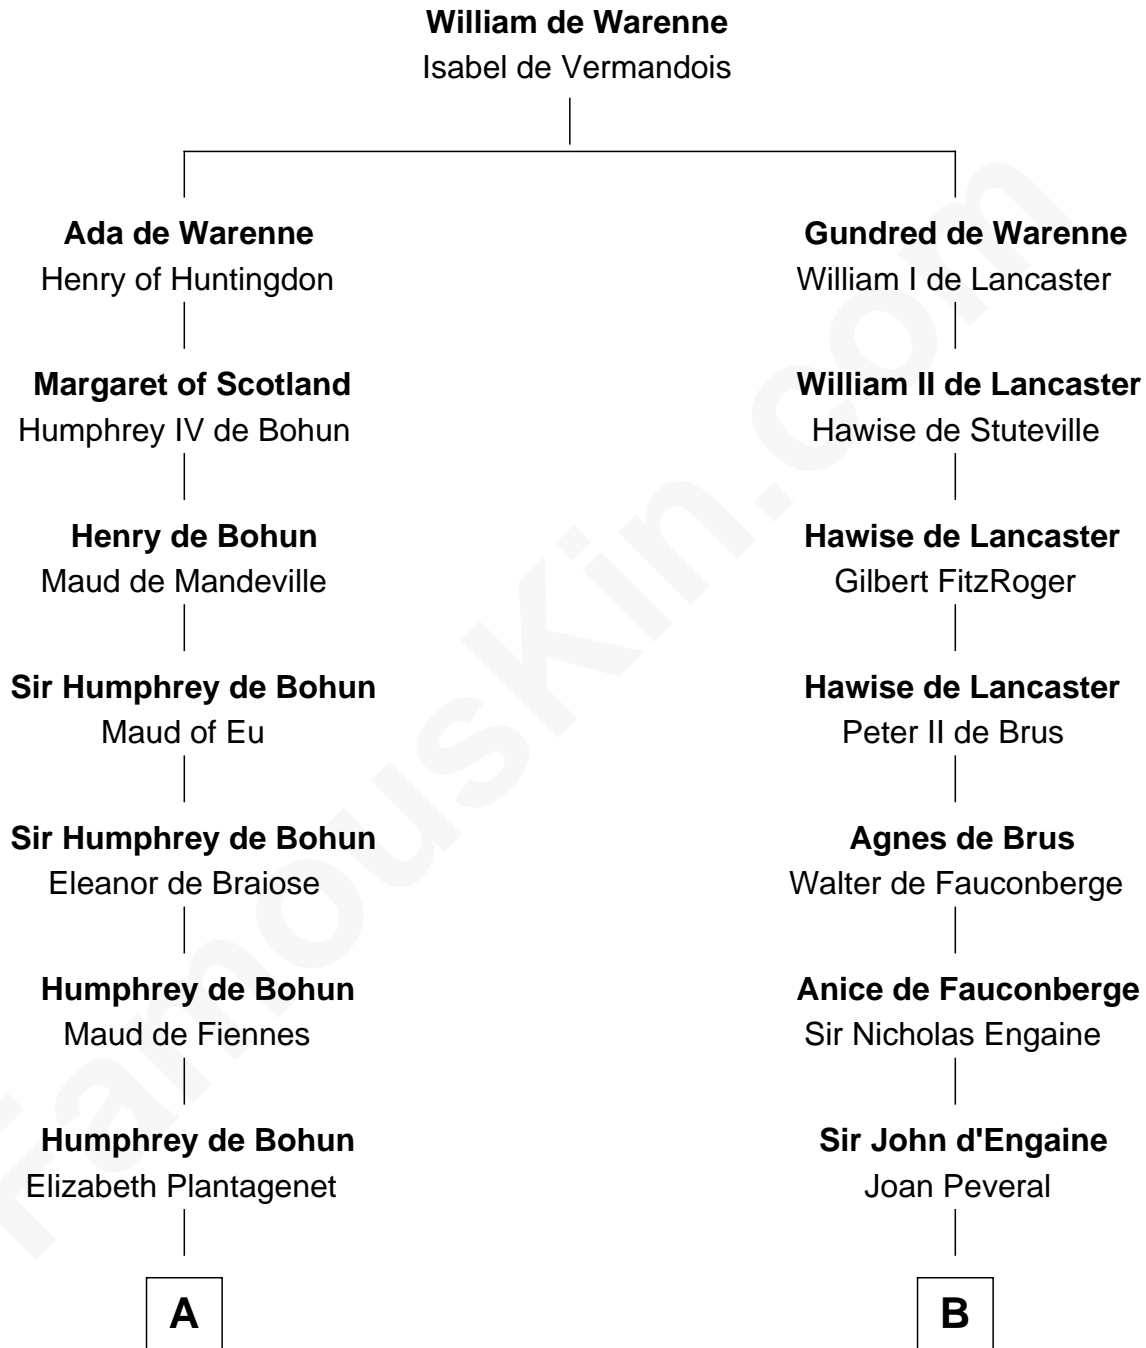

FamousKin.com

Relationship Chart of

General William Whipple

Signer of the Declaration of Independence

20th cousin 1 time removed of

Robert Townsend

Member of the Culper Spy Ring during the American Revolution

C

Joanna Lowell

John Oliver

Mary Oliver

Col. Samuel Appleton

Joanna Appleton

Matthew Whipple

William Whipple

Mary Cutts

General William Whipple

Signer of Declaration of Independence

D

Audrey Almy

James Townsend

Jacob Townsend

Phoebe Seaman