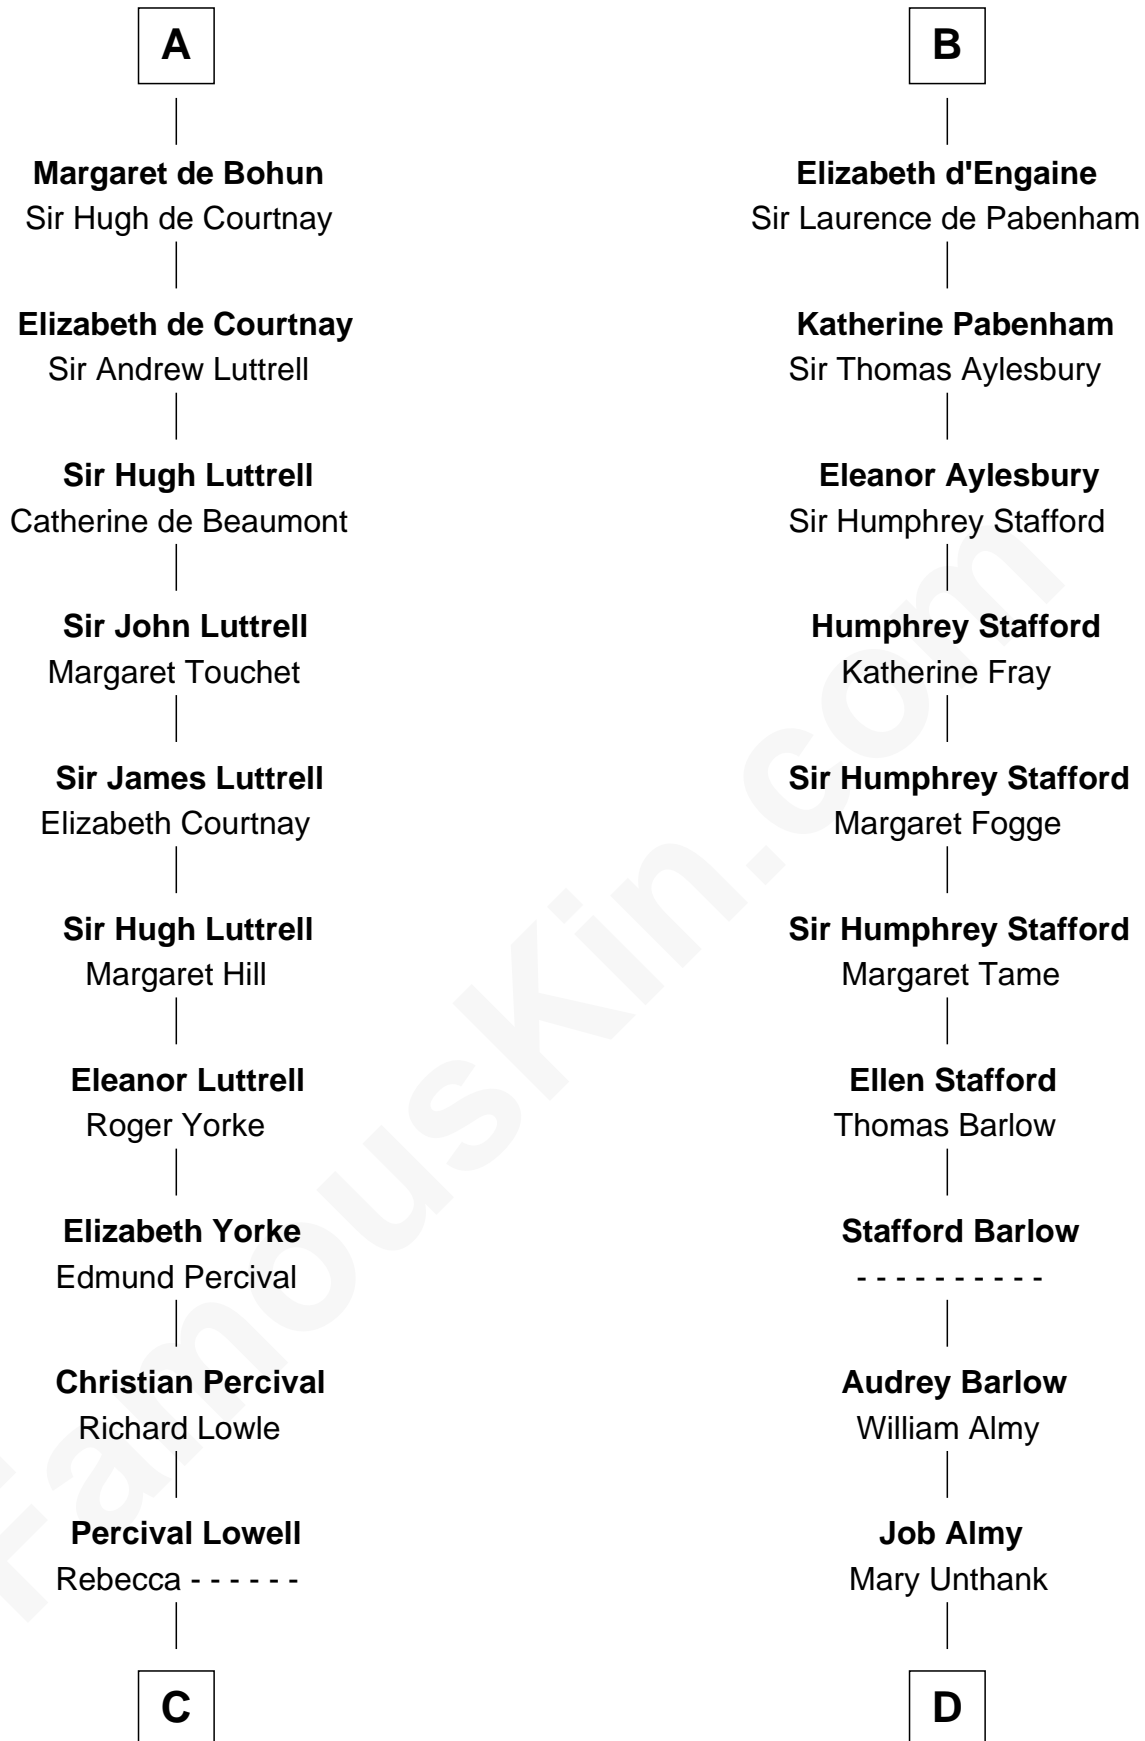

FamousKin.com

Relationship Chart of

General William Whipple

Signer of the Declaration of Independence

20th cousin 1 time removed of

Robert Townsend

Member of the Culper Spy Ring during the American Revolution

Mary Cutts

General William Whipple

Signer of Declaration of Independence

D

Audrey Almy

James Townsend

Jacob Townsend

Phoebe Seaman