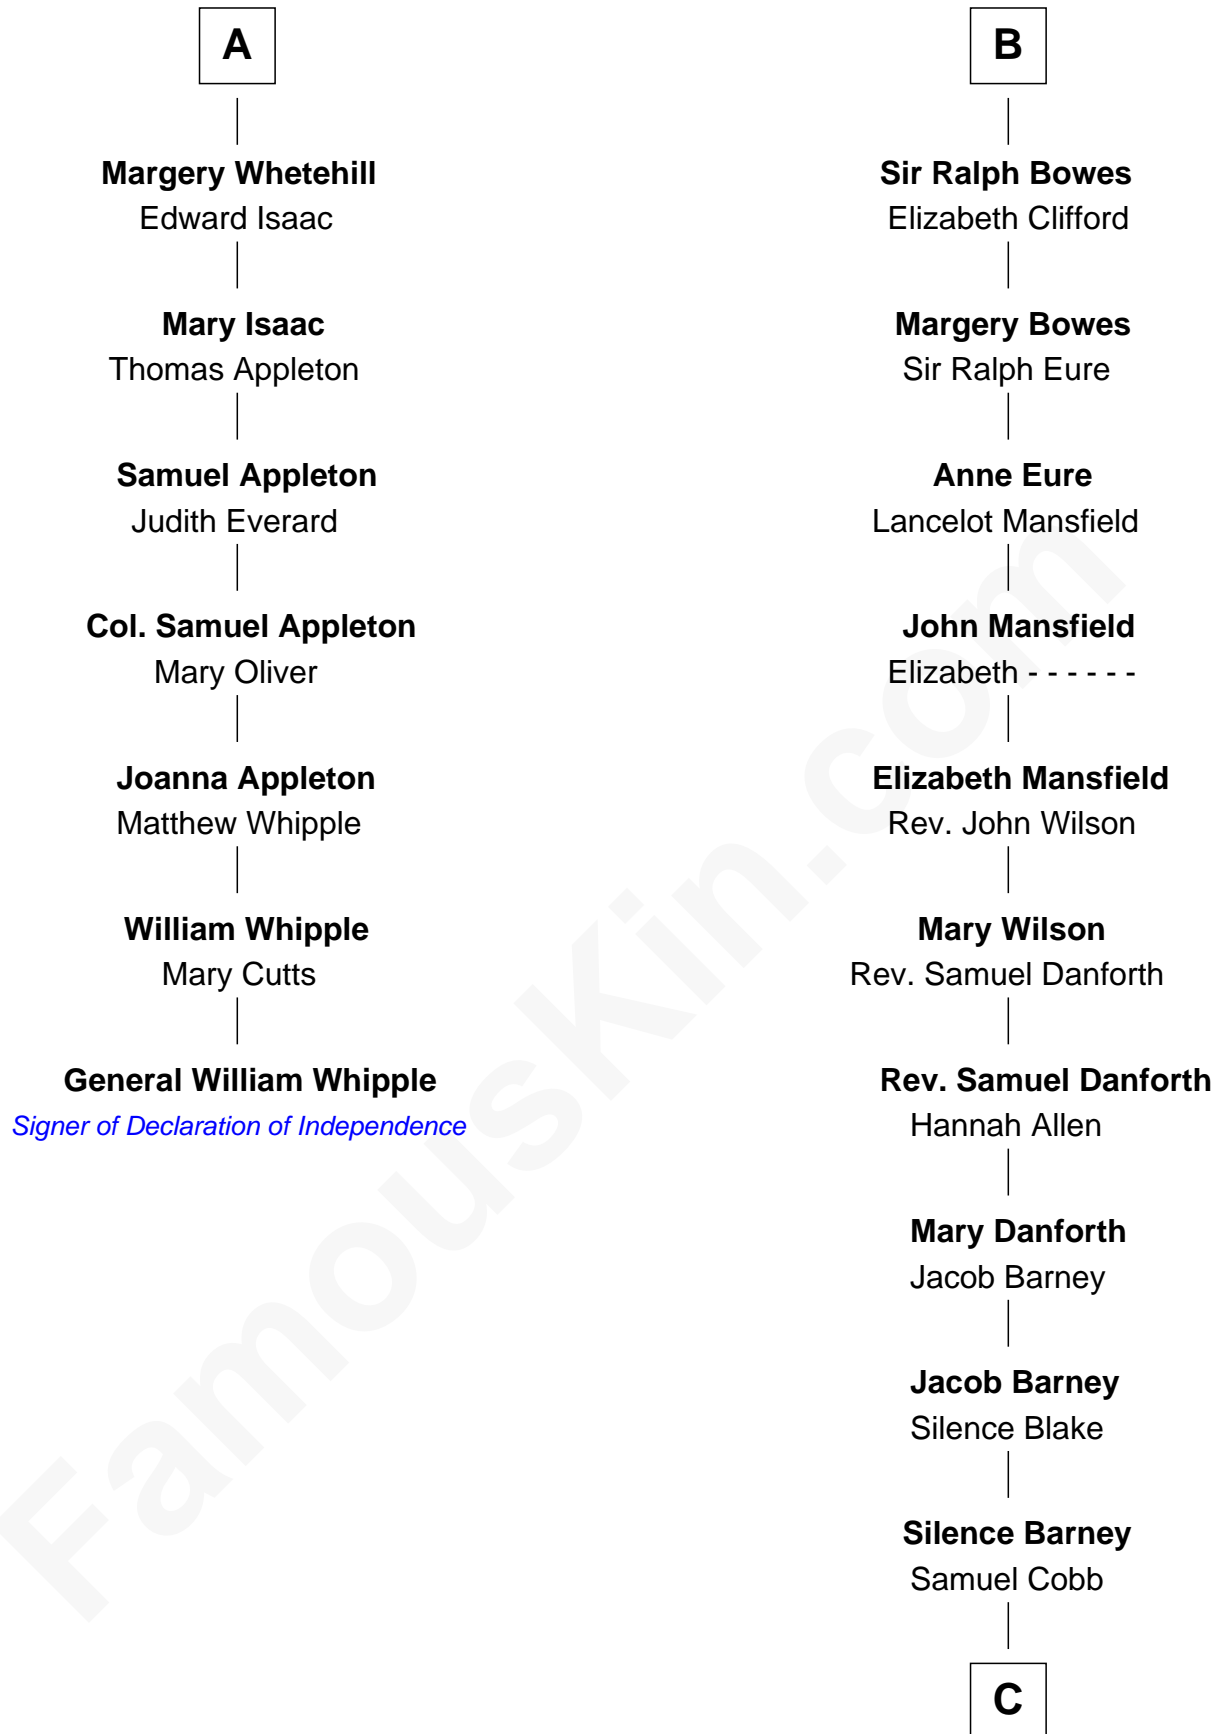

FamousKin.com
Relationship Chart of
General William Whipple

Signer of the Declaration of Independence

13th cousin 8 times removed of

Sandra Day O'Connor

First Female U.S. Supreme Court Justice

C

Lettice Carlyle Cobb

Luke Day

Hollis Day

Eliza L. Flanders

Henry Clay Day

Alice Edith Hilton

Henry R. Day

Ada Mae Wilkey

Sandra Day O'Connor

U.S. Supreme Court Justice