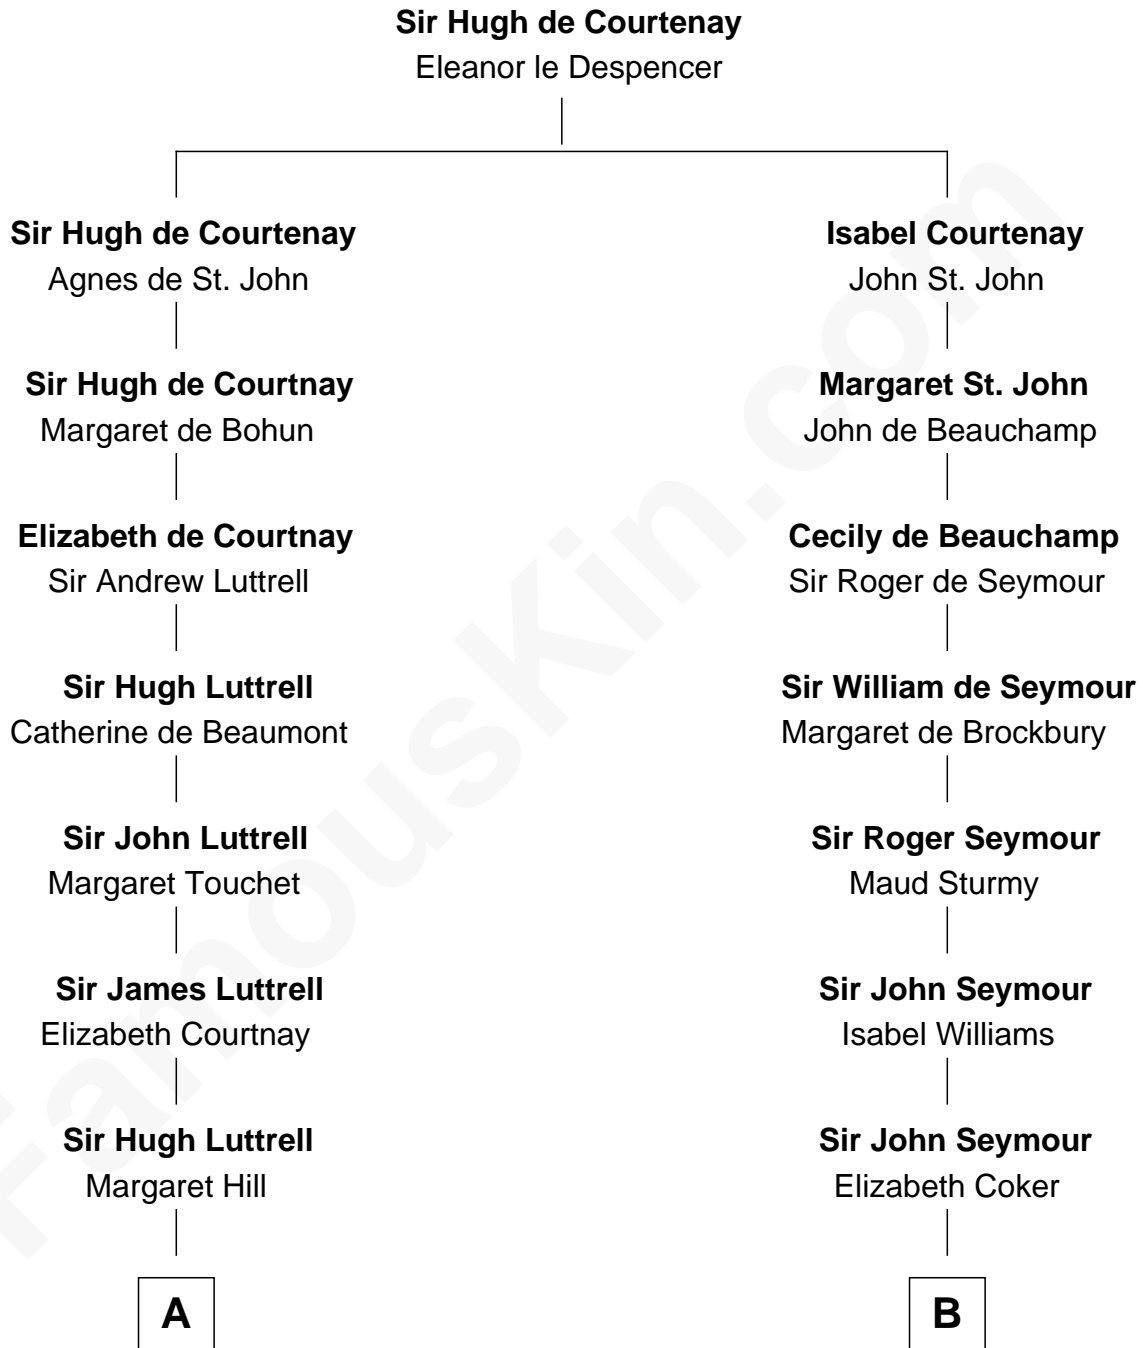

FamousKin.com

Relationship Chart of General William Whipple

Signer of the Declaration of Independence

15th cousin of

Caesar Rodney

Signer of the Declaration of Independence

A

Eleanor Luttrell

Roger Yorke

Elizabeth Yorke

Edmund Percival

Christian Percival

Richard Lowle

Percival Lowell

Rebecca - - - - -

Joanna Lowell