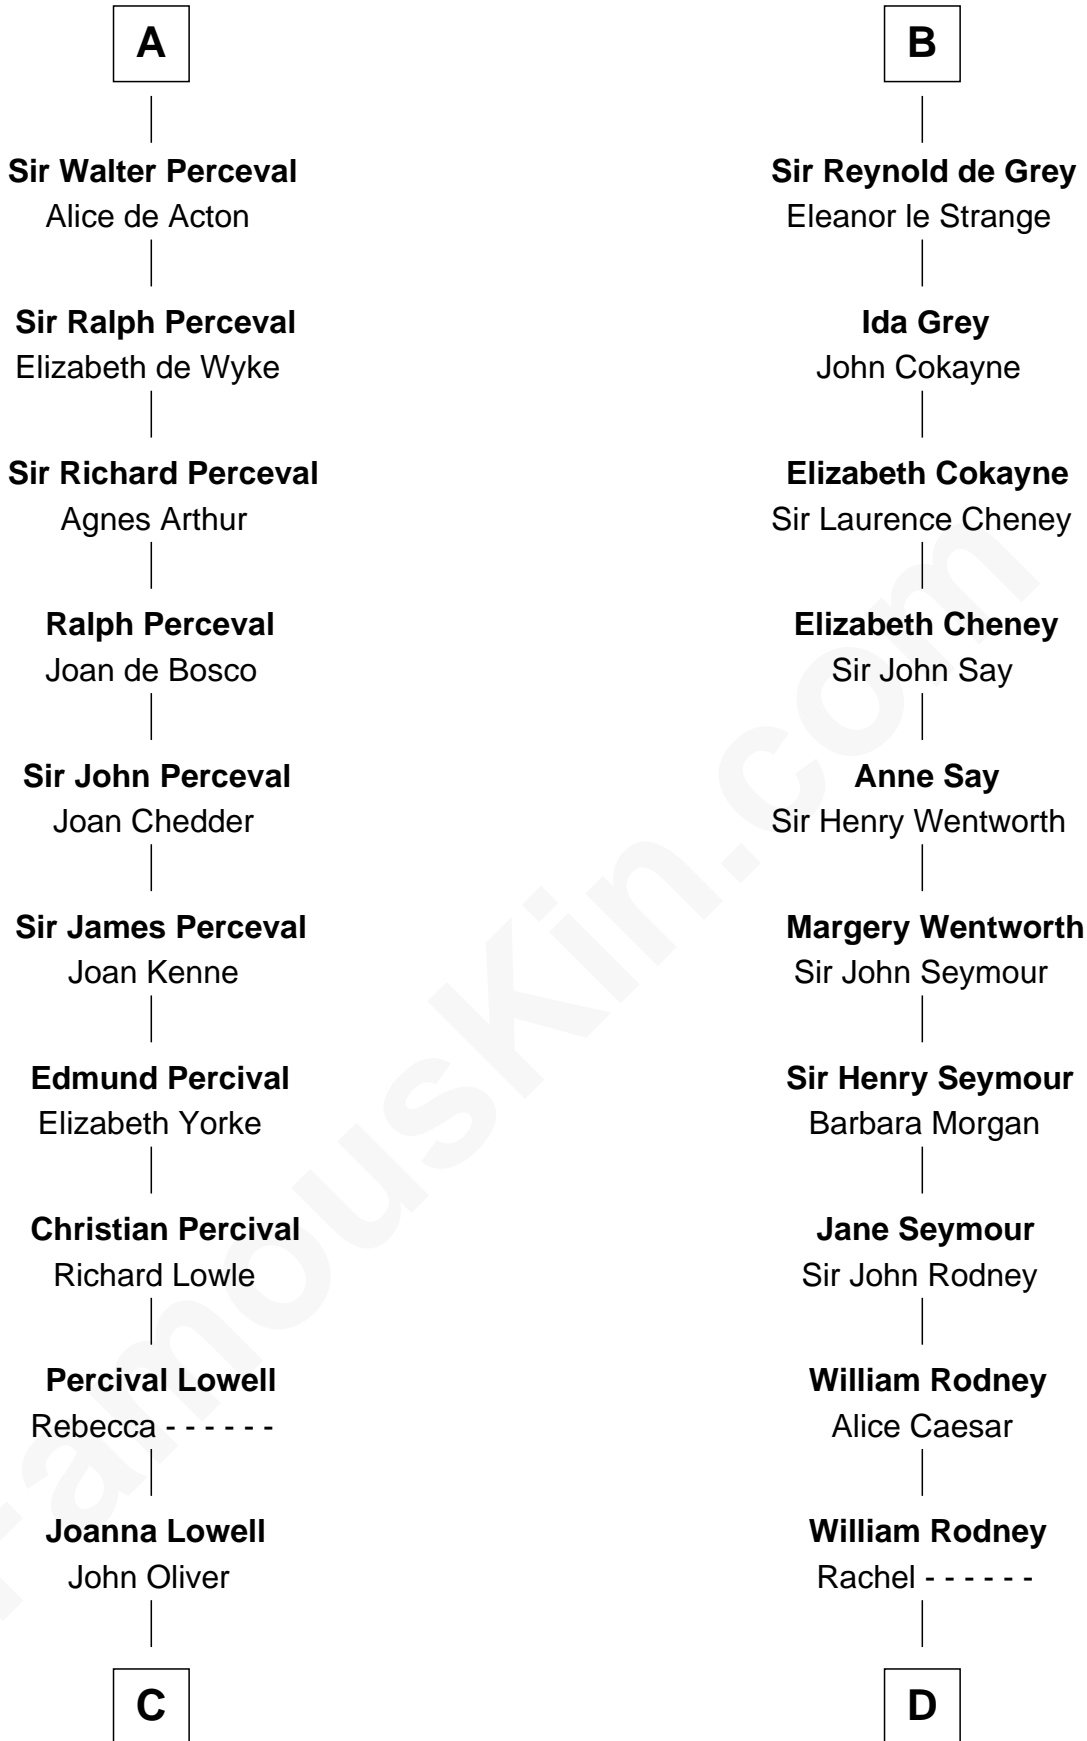

### General William Whipple

*Signer of the Declaration of Independence*

19th cousin 1 time removed of

**David of Huntingdon**  
Maud of Chester

**Ada of Huntingdon**  
Sir Henry de Hastings

**Sir Henry de Hastings**  
Joan de Cantilupe

**Sir John de Hastings**  
Isabel de Valence

**Elizabeth de Hastings**  
Sir Roger de Grey

**B**

**C**

**Mary Oliver**  
Col. Samuel Appleton

**Joanna Appleton**  
Matthew Whipple

**William Whipple**  
Mary Cutts

**General William Whipple**  
*Signer of Declaration of Independence*

**D**

**Capt. William Rodney**  
Sarah Jones