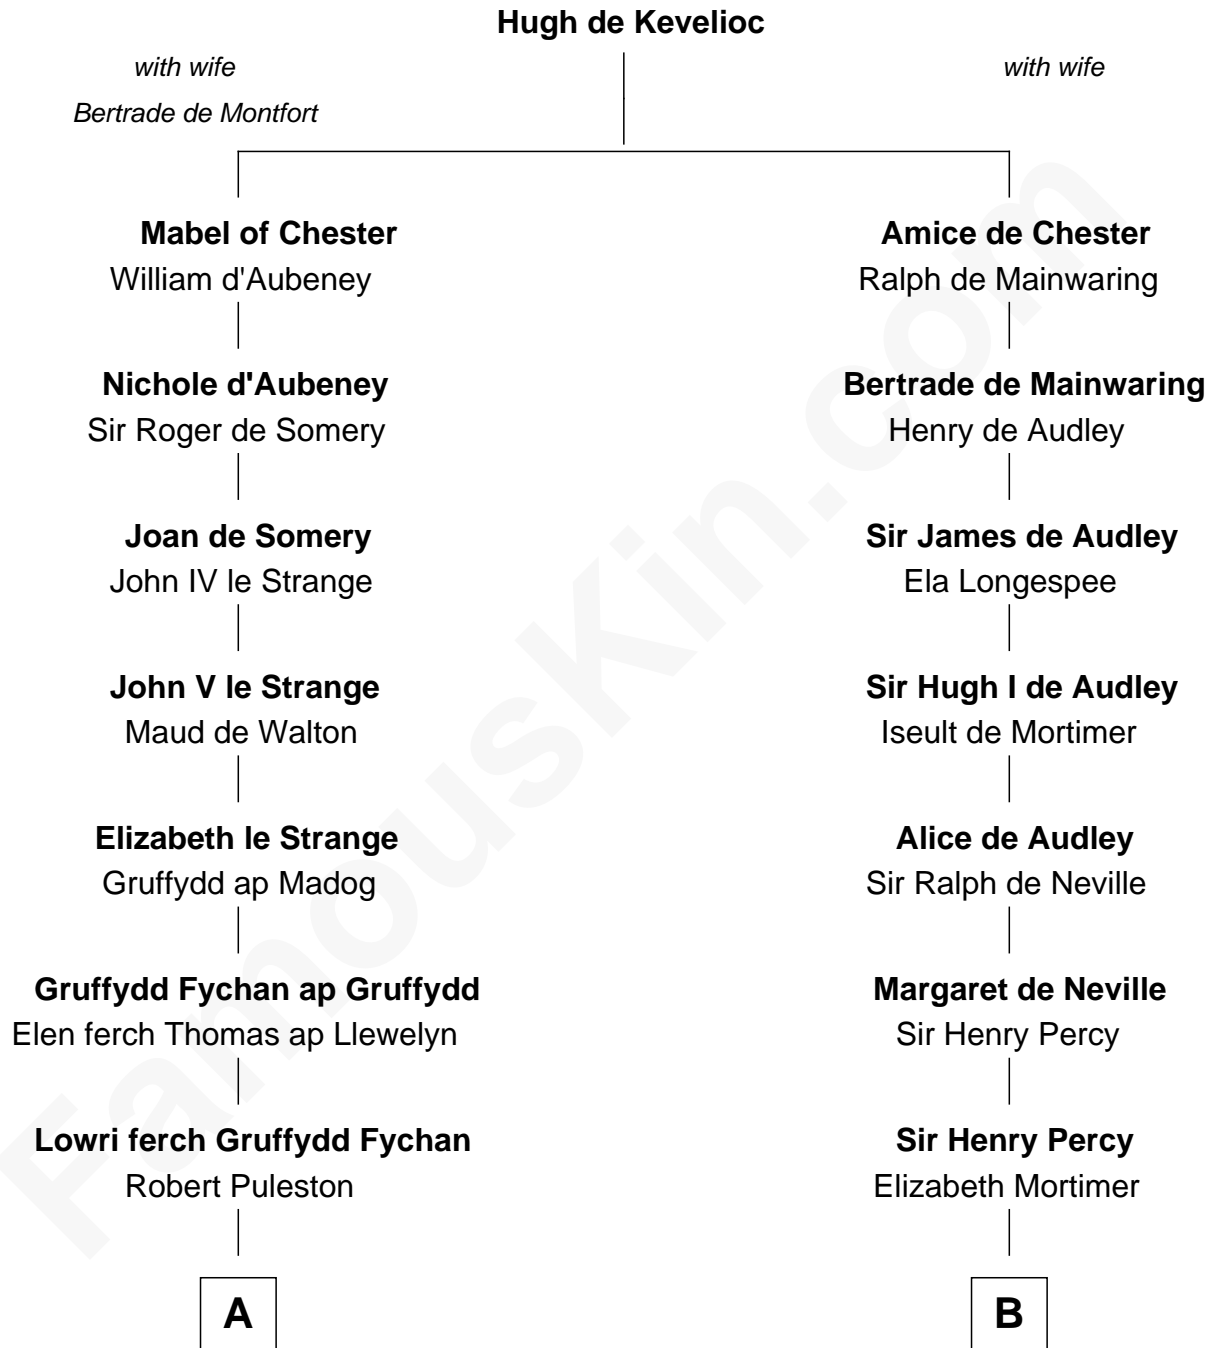

# FamousKin.com

## Relationship Chart of General William Whipple

*Signer of the Declaration of Independence*

17th cousin of

**Caesar Rodney**

*Signer of the Declaration of Independence*

**A**

**Angharad Puleston**  
Edwart Trevor ap Daffyd

**Rose Trevor ferch Edwart**  
Otwell Worsley

**Margaret Worsley**  
Adrian Whetehill

**Sir Richard Whetehill**  
Elizabeth Muston

**Margery Whetehill**  
Edward Isaac

**Mary Isaac**  
Thomas Appleton

**Samuel Appleton**  
Judith Everard