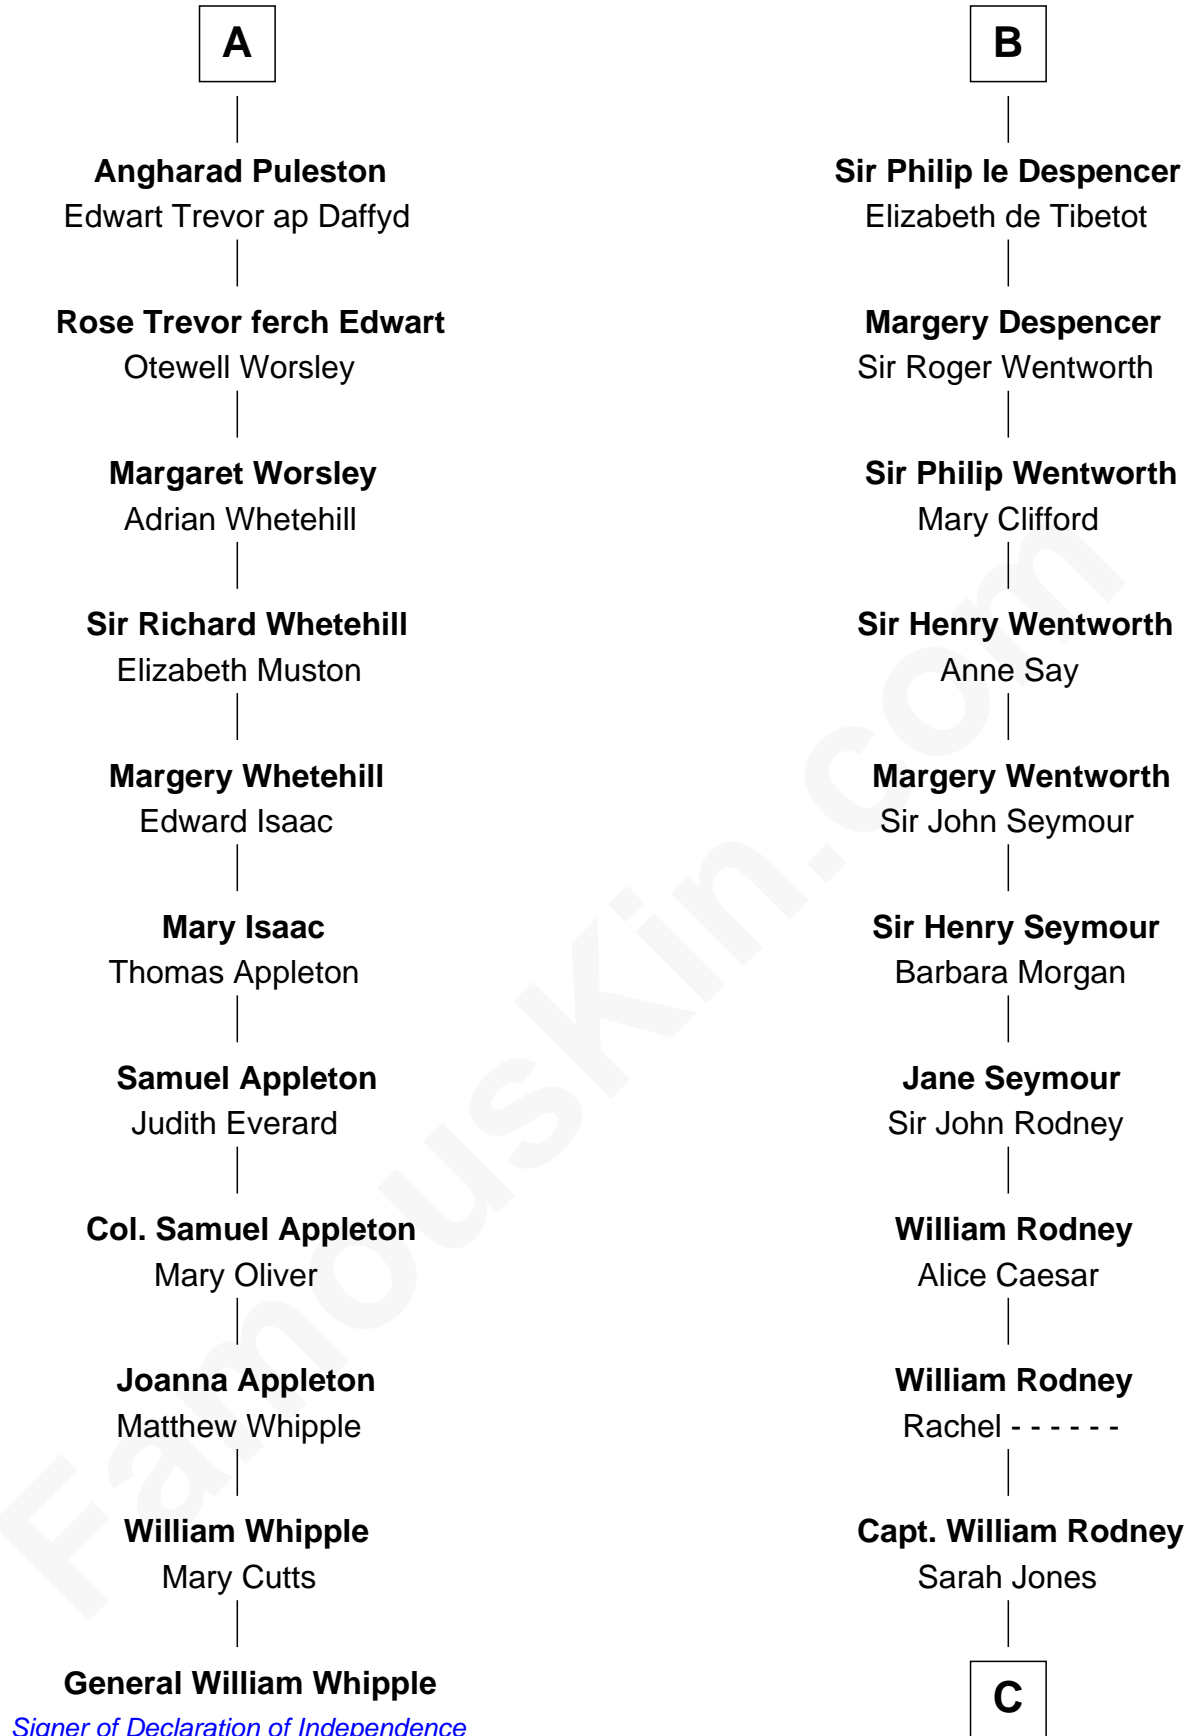

FamousKin.com

Relationship Chart of

General William Whipple

Signer of the Declaration of Independence

17th cousin 1 time removed of

Caesar Rodney

Signer of the Declaration of Independence

C

Caesar Rodney
Elizabeth Crawford

Caesar Rodney
Signer of Declaration of Independence

FamousKin.com