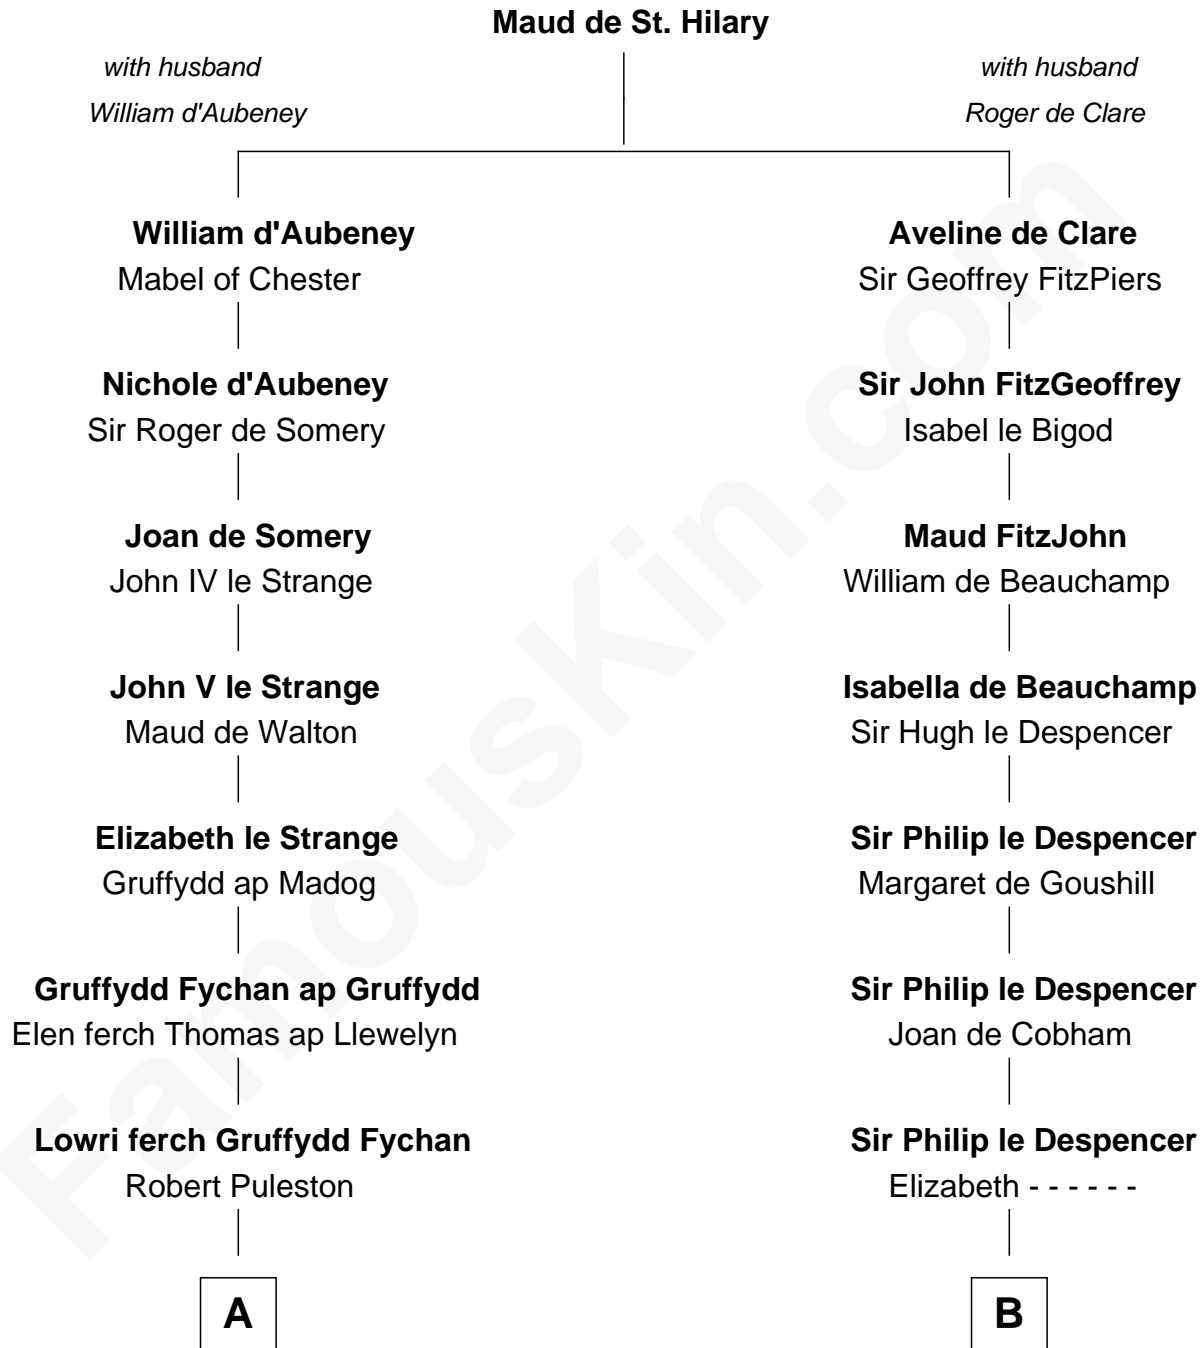

FamousKin.com

Relationship Chart of

General William Whipple

Signer of the Declaration of Independence

17th cousin 1 time removed of

Caesar Rodney

Signer of the Declaration of Independence

C

Caesar Rodney
Elizabeth Crawford

Caesar Rodney
Signer of Declaration of Independence

FamousKin.com