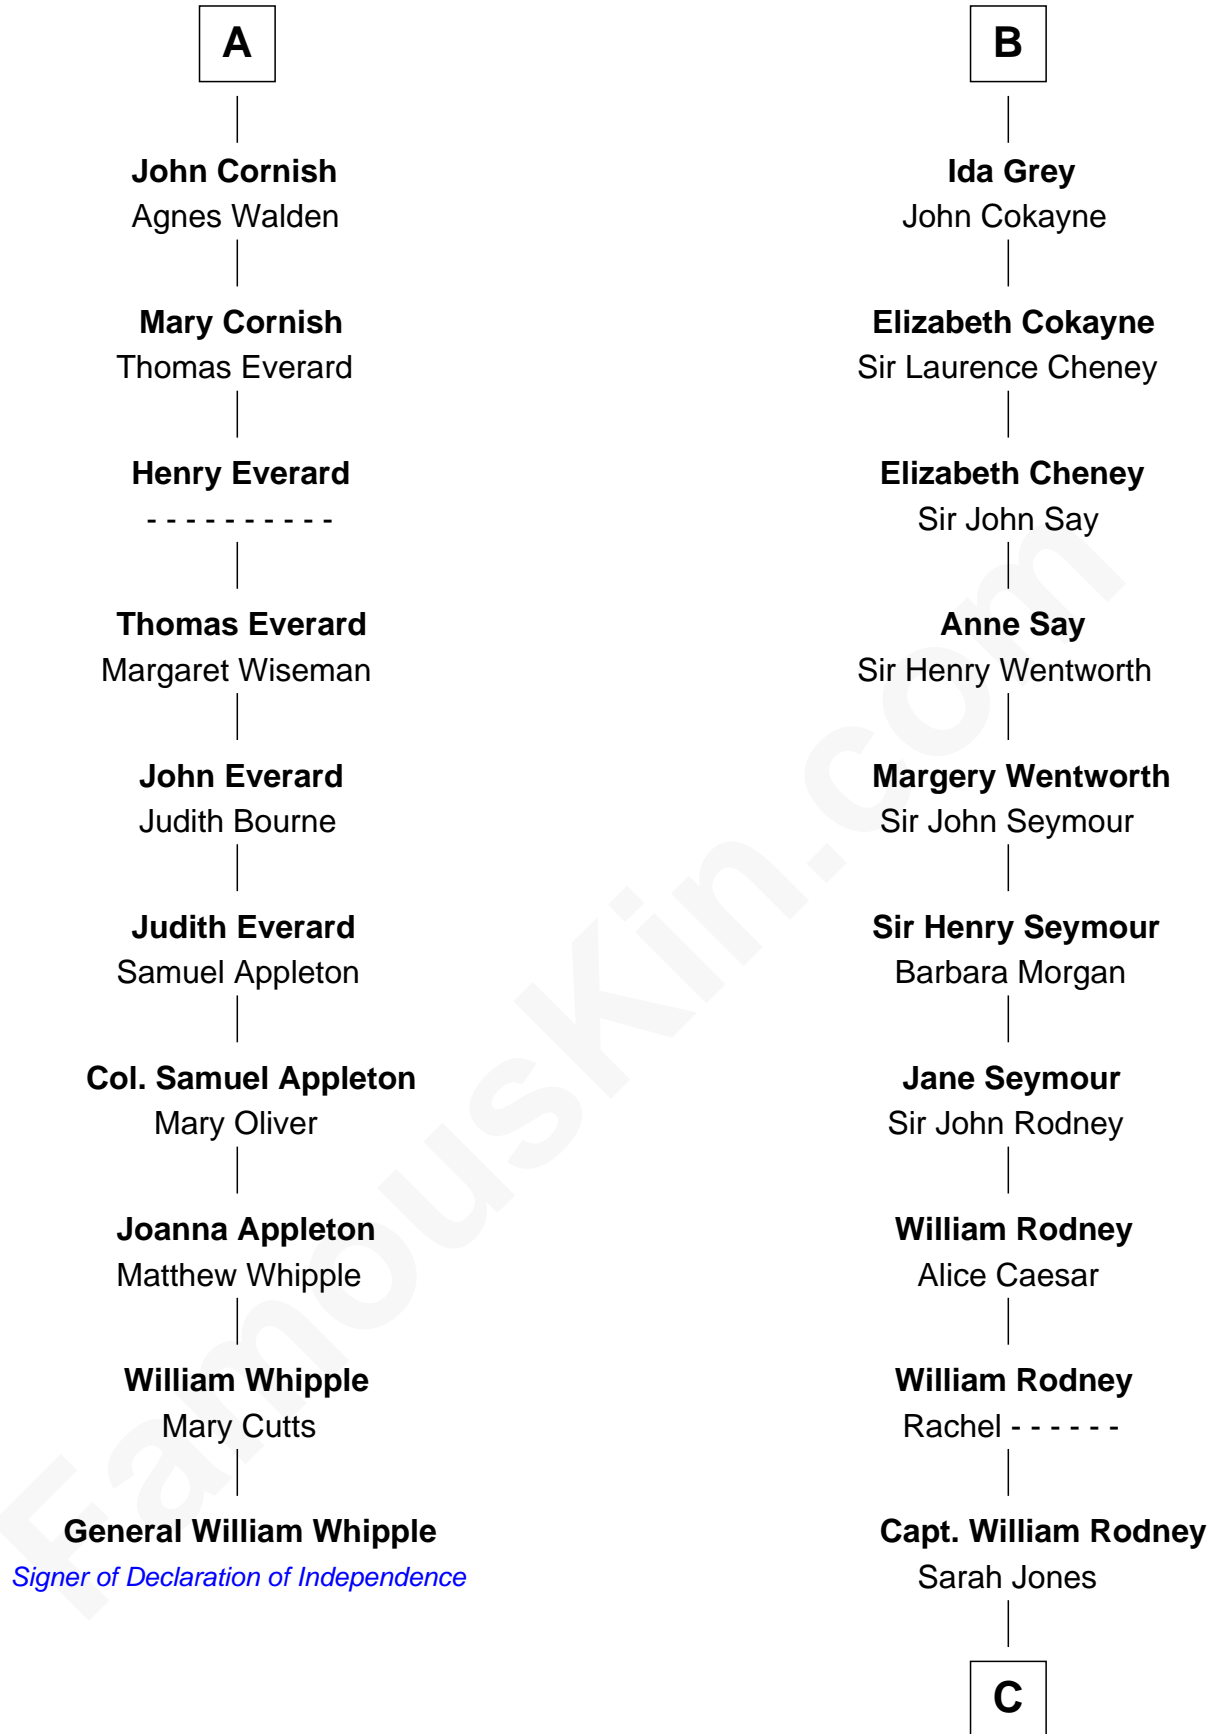

## Relationship Chart of

### General William Whipple

*Signer of the Declaration of Independence*

16th cousin 2 times removed of

**Caesar Rodney**

*Signer of the Declaration of Independence*

C

Caesar Rodney  
Elizabeth Crawford

Caesar Rodney  
*Signer of Declaration of Independence*

FamousKin.com