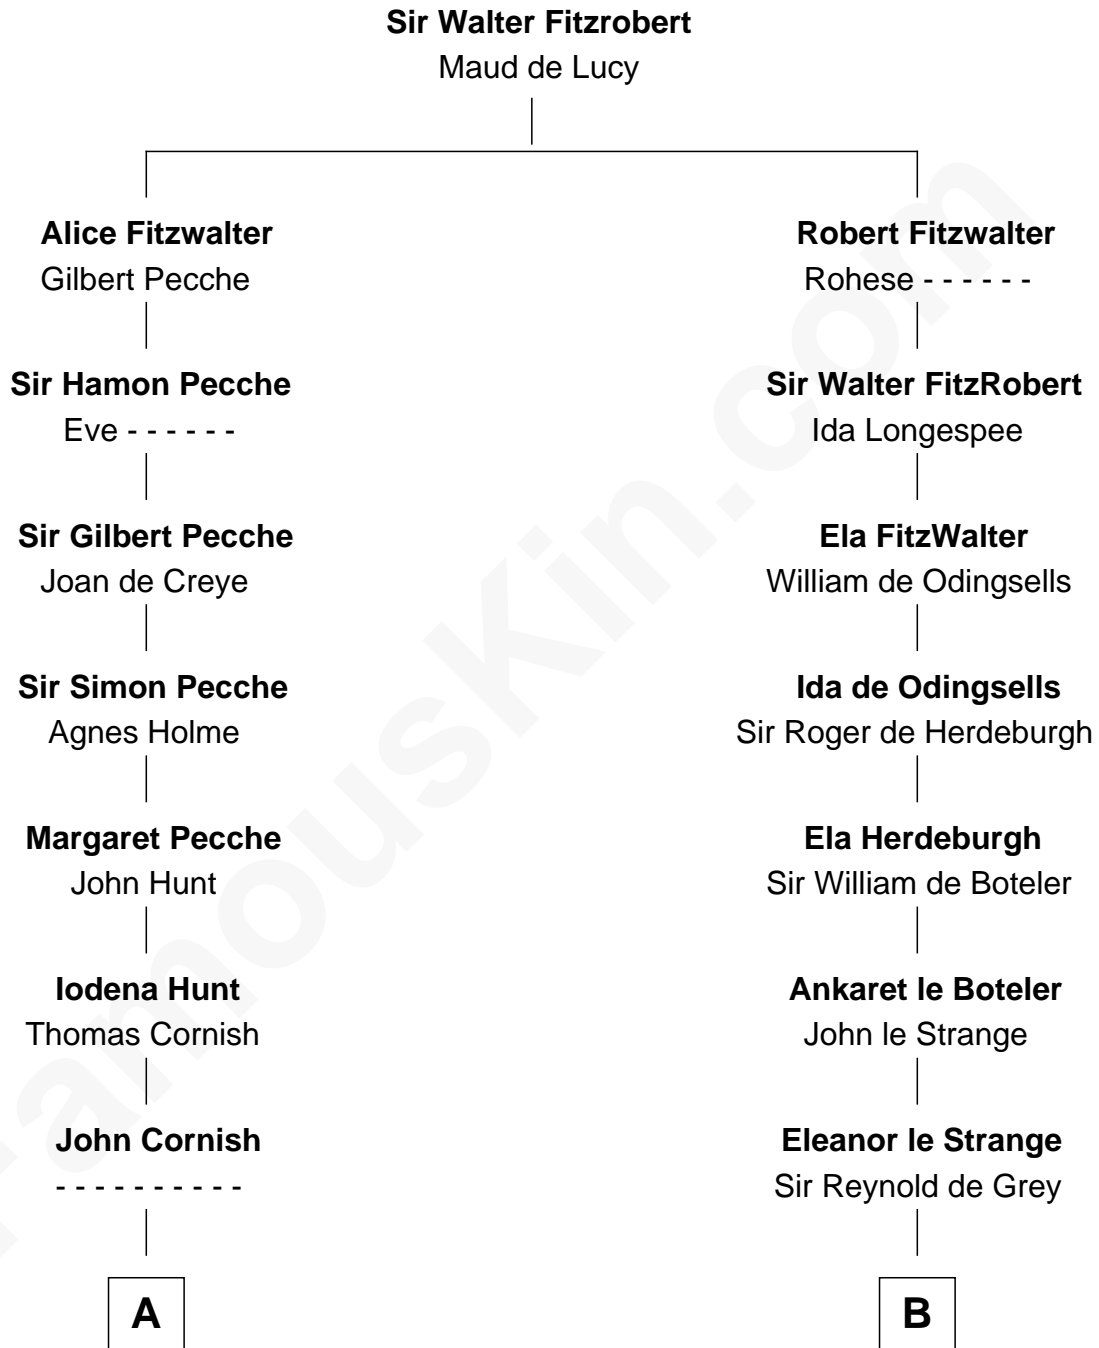

## Relationship Chart of

### General William Whipple

*Signer of the Declaration of Independence*

16th cousin 2 times removed of

**Caesar Rodney**

*Signer of the Declaration of Independence*

C

Caesar Rodney  
Elizabeth Crawford

Caesar Rodney  
*Signer of Declaration of Independence*