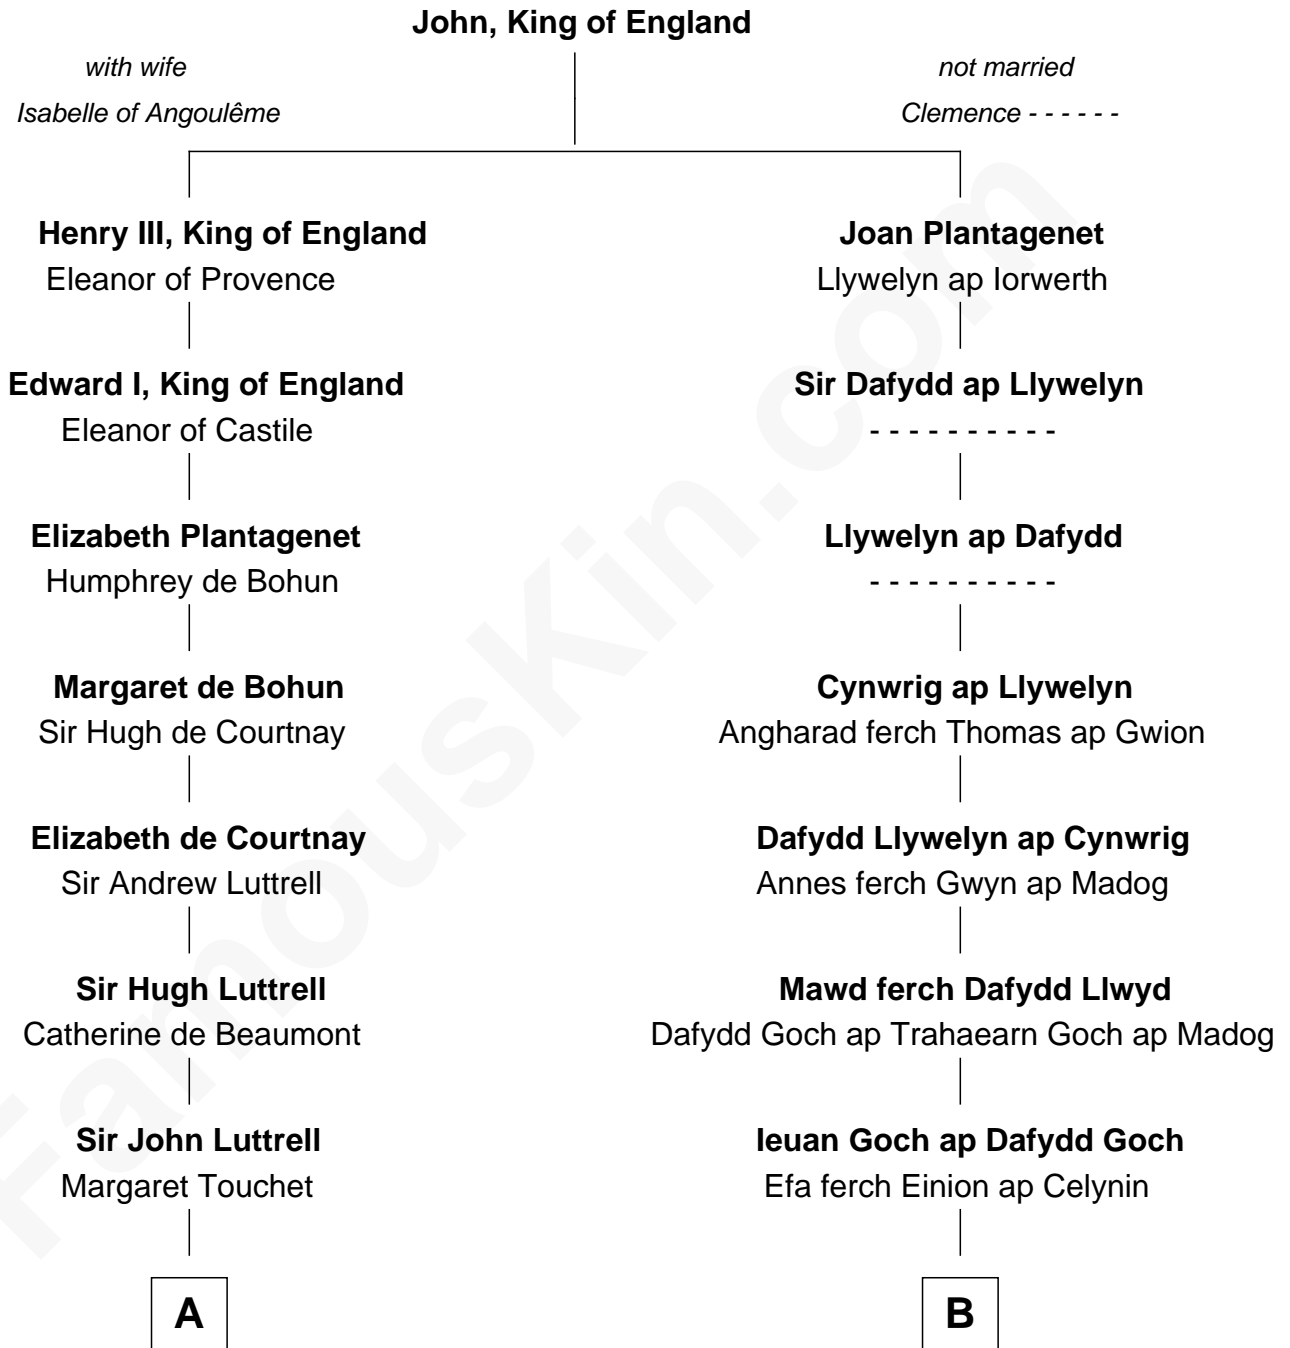

FamousKin.com

Relationship Chart of

General William Whipple

Signer of the Declaration of Independence

17th cousin of

Elihu Yale

Benefactor and Namesake of Yale College

A

Sir James Luttrell
Elizabeth Courtney

Sir Hugh Luttrell
Margaret Hill

Eleanor Luttrell
Roger Yorke

Elizabeth Yorke
Edmund Percival

Christian Percival
Richard Lowle

Percival Lowell
Rebecca - - - - -

Joanna Lowell
John Oliver

Mary Oliver
Col. Samuel Appleton

Joanna Appleton
Matthew Whipple

William Whipple
Mary Cutts

General William Whipple

Signer of Declaration of Independence

B

Maredudd ap Ieuan Goch
Morfudd ferch Gruffudd ap Llywelyn Fychan

Lleucu ferch Maredudd
Gruffudd ap Cynwrig ap Bleddyn Llwyd

Dafydd Llwyd ap Gruffudd
Gwen ferch Gruffudd Goch ap Ieuan

Dyddgu ferch Dafydd Llwyd
Llywelyn ap Gruffudd Llwyd ap Robin

Maredudd Llwyd ap Llywelyn
Jonet ferch Gwilym ap Llywelyn Llwyd