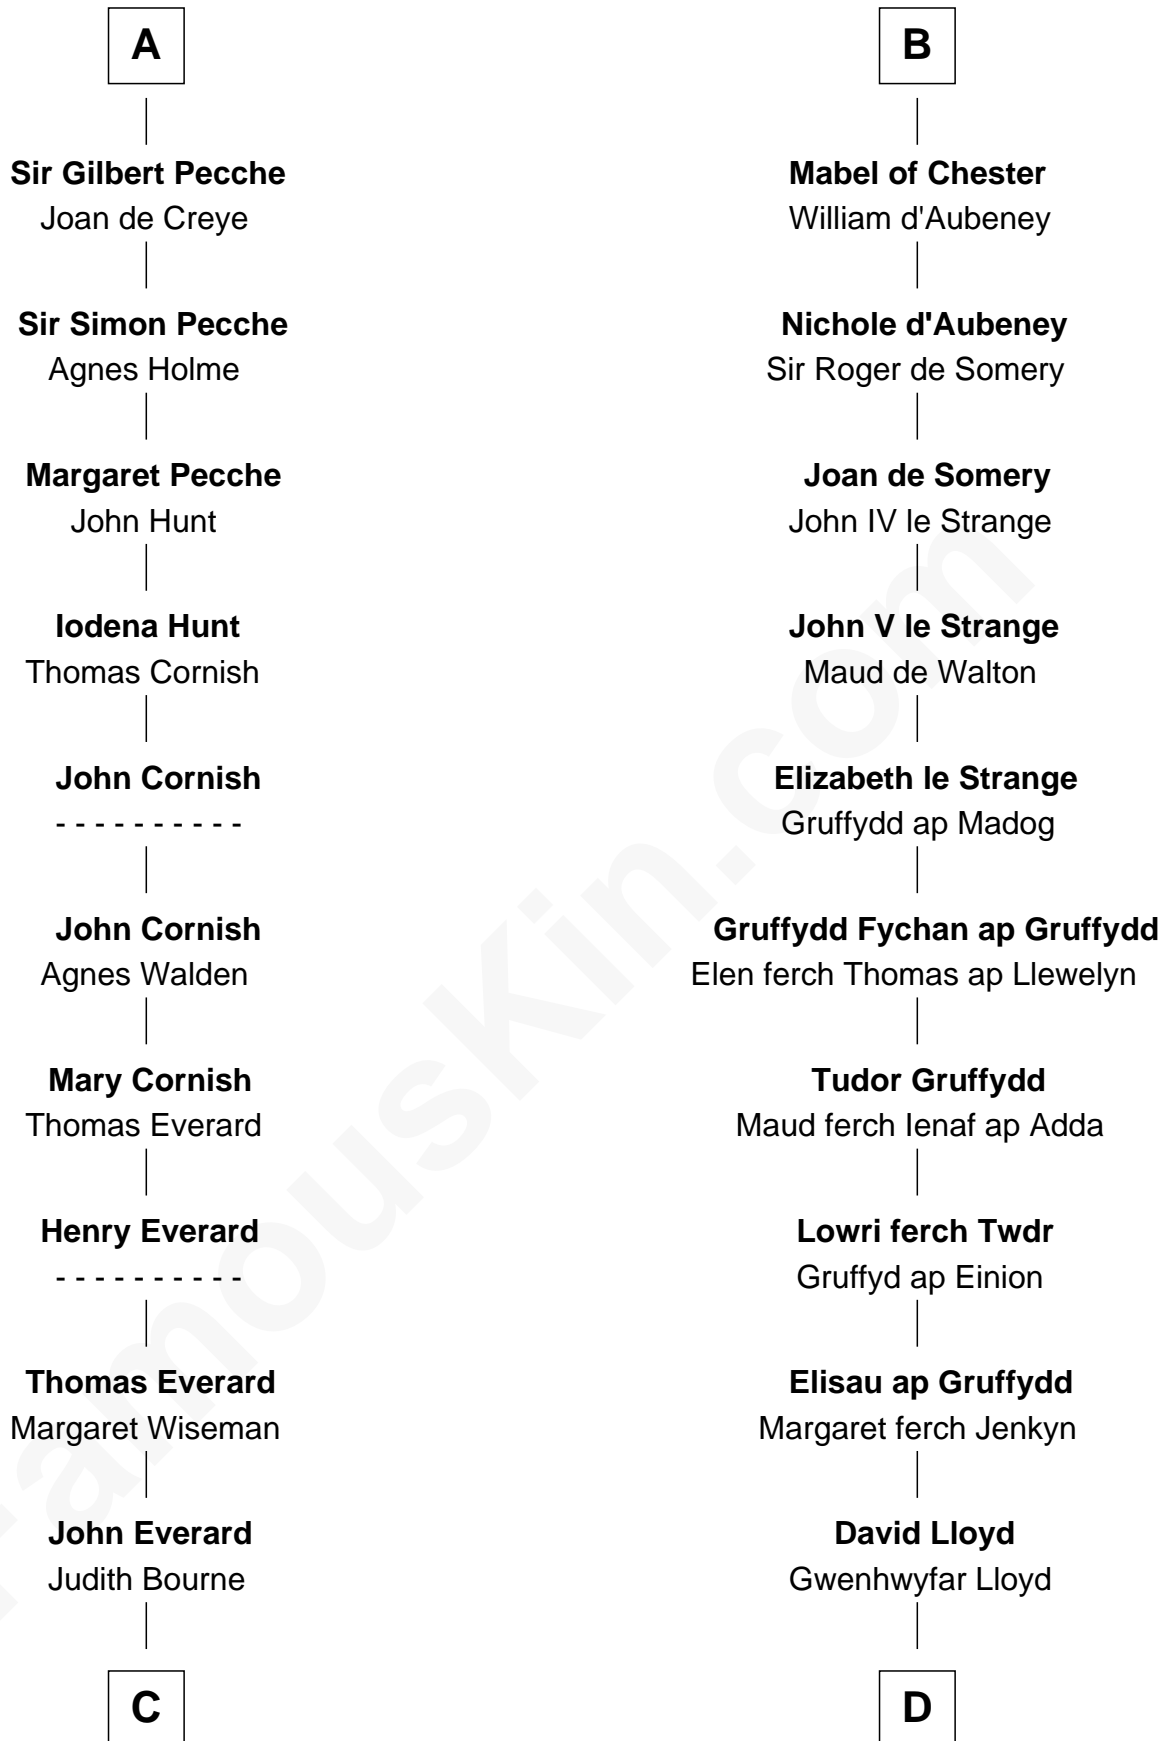

## Relationship Chart of General William Whipple

*Signer of the Declaration of Independence*

21st cousin of

**Elihu Yale**

*Benefactor and Namesake of Yale College*

**C**

**Judith Everard**  
Samuel Appleton

**Col. Samuel Appleton**  
Mary Oliver

**Joanna Appleton**  
Matthew Whipple

**William Whipple**  
Mary Cutts

**General William Whipple**

*Signer of Declaration of Independence*

**D**

**John Wynn**  
Agnes Lloyd