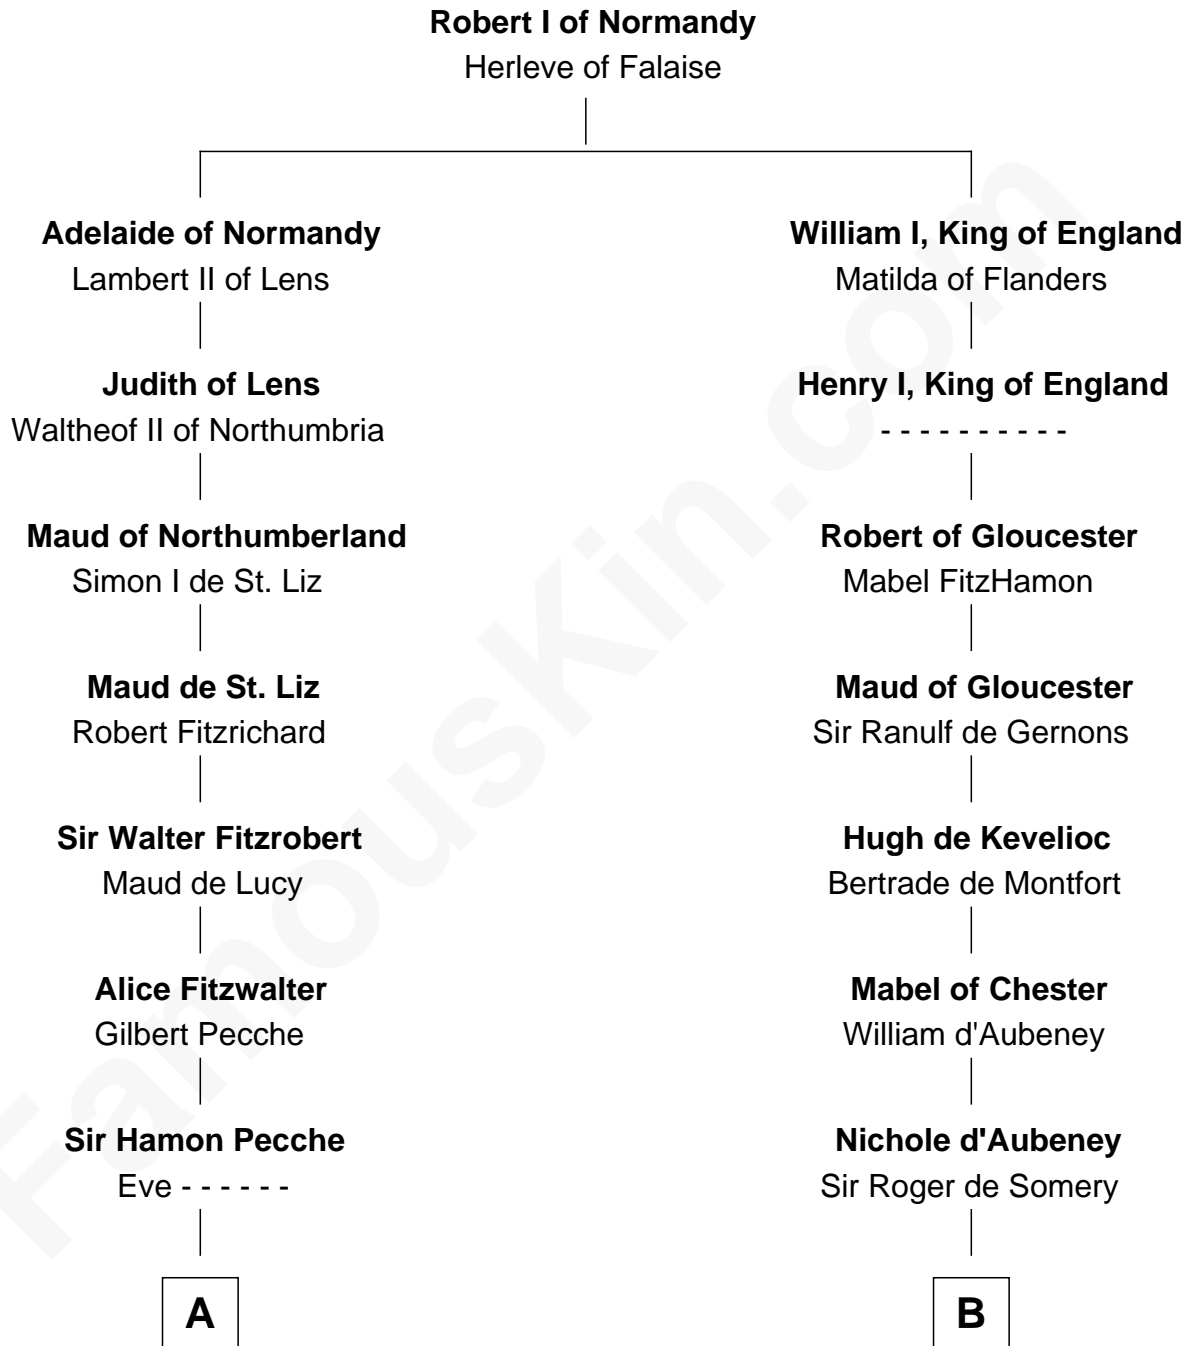

FamousKin.com

Relationship Chart of General William Whipple

Signer of the Declaration of Independence

19th cousin 2 times removed of

Elihu Yale

Benefactor and Namesake of Yale College

C

Judith Everard
Samuel Appleton

Col. Samuel Appleton
Mary Oliver

Joanna Appleton
Matthew Whipple

William Whipple
Mary Cutts

General William Whipple
Signer of Declaration of Independence

D

Thomas Yale
Ann Lloyd

David Yale
Ursula Knight

Elihu Yale
Namesake of Yale College