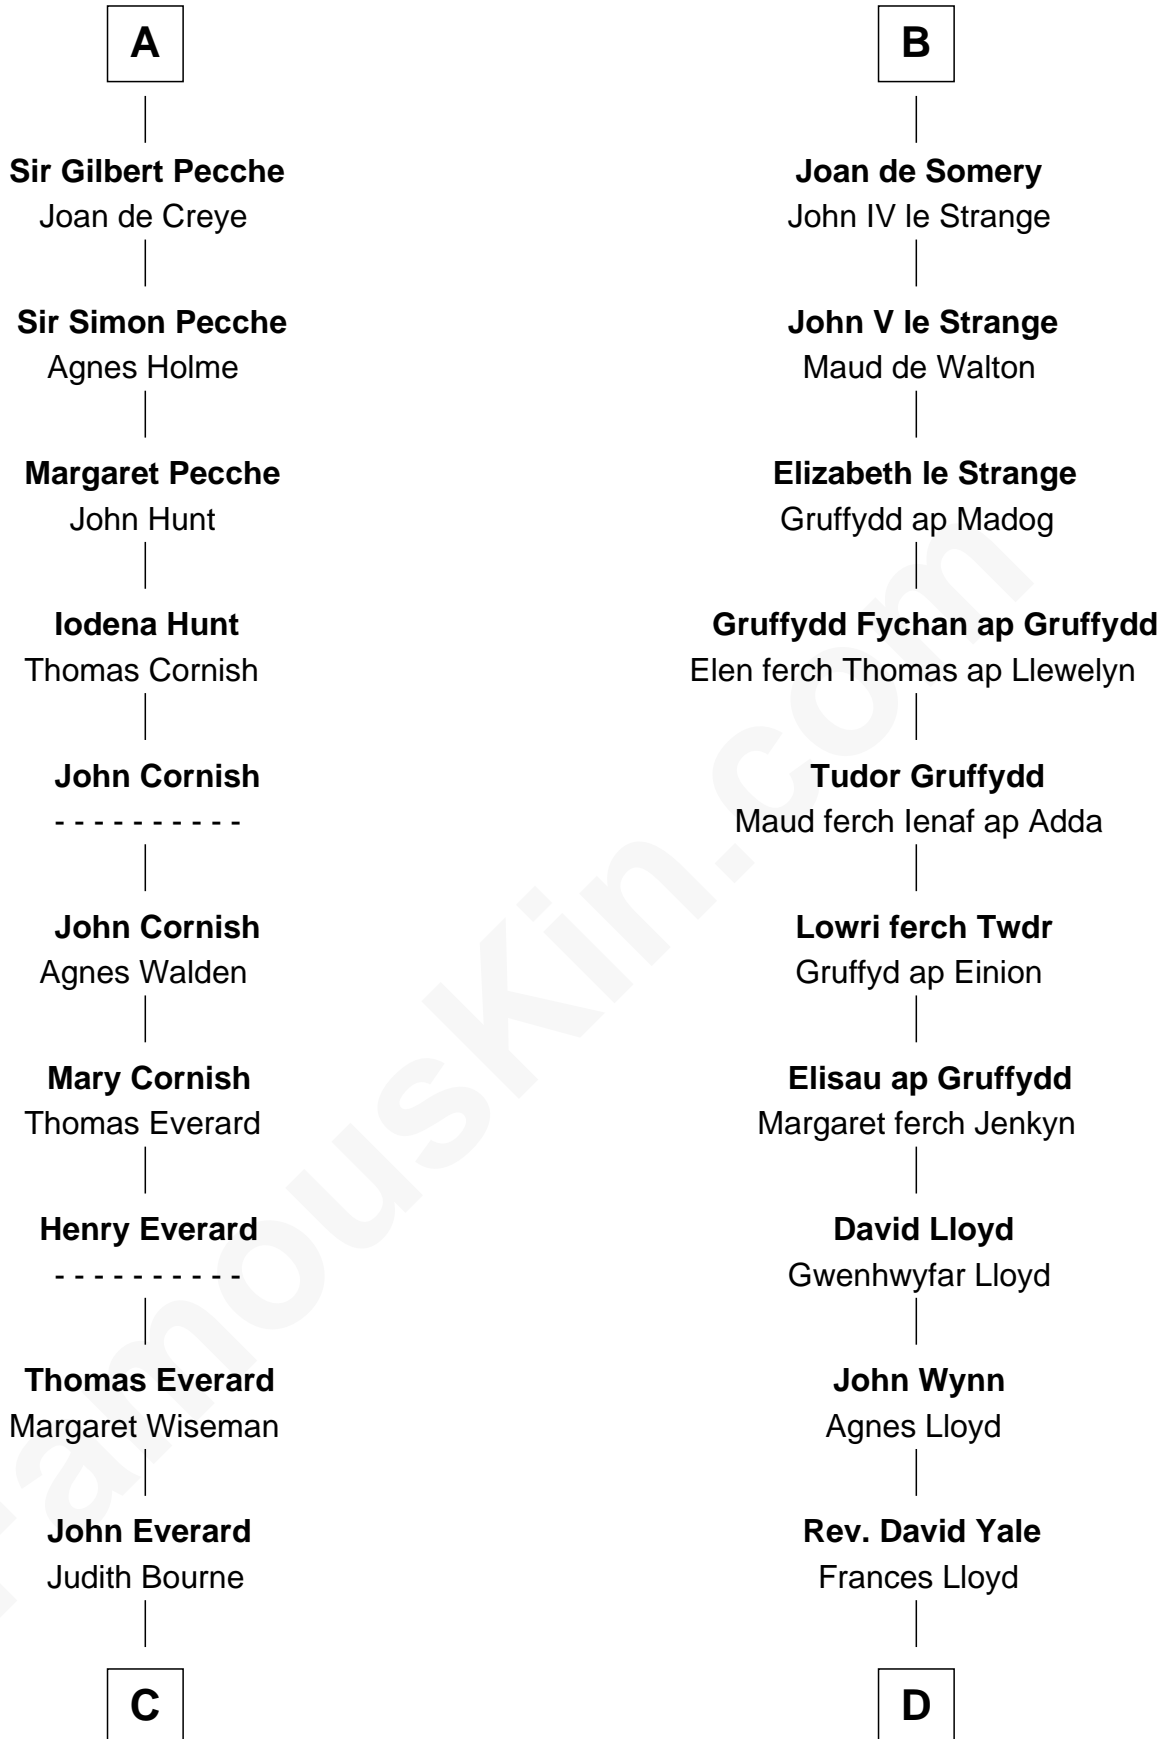

FamousKin.com

Relationship Chart of General William Whipple

Signer of the Declaration of Independence

19th cousin 2 times removed of

Elihu Yale

Benefactor and Namesake of Yale College

C

Judith Everard
Samuel Appleton

Col. Samuel Appleton
Mary Oliver

Joanna Appleton
Matthew Whipple

William Whipple
Mary Cutts

General William Whipple
Signer of Declaration of Independence

D

Thomas Yale
Ann Lloyd

David Yale
Ursula Knight

Elihu Yale
Namesake of Yale College