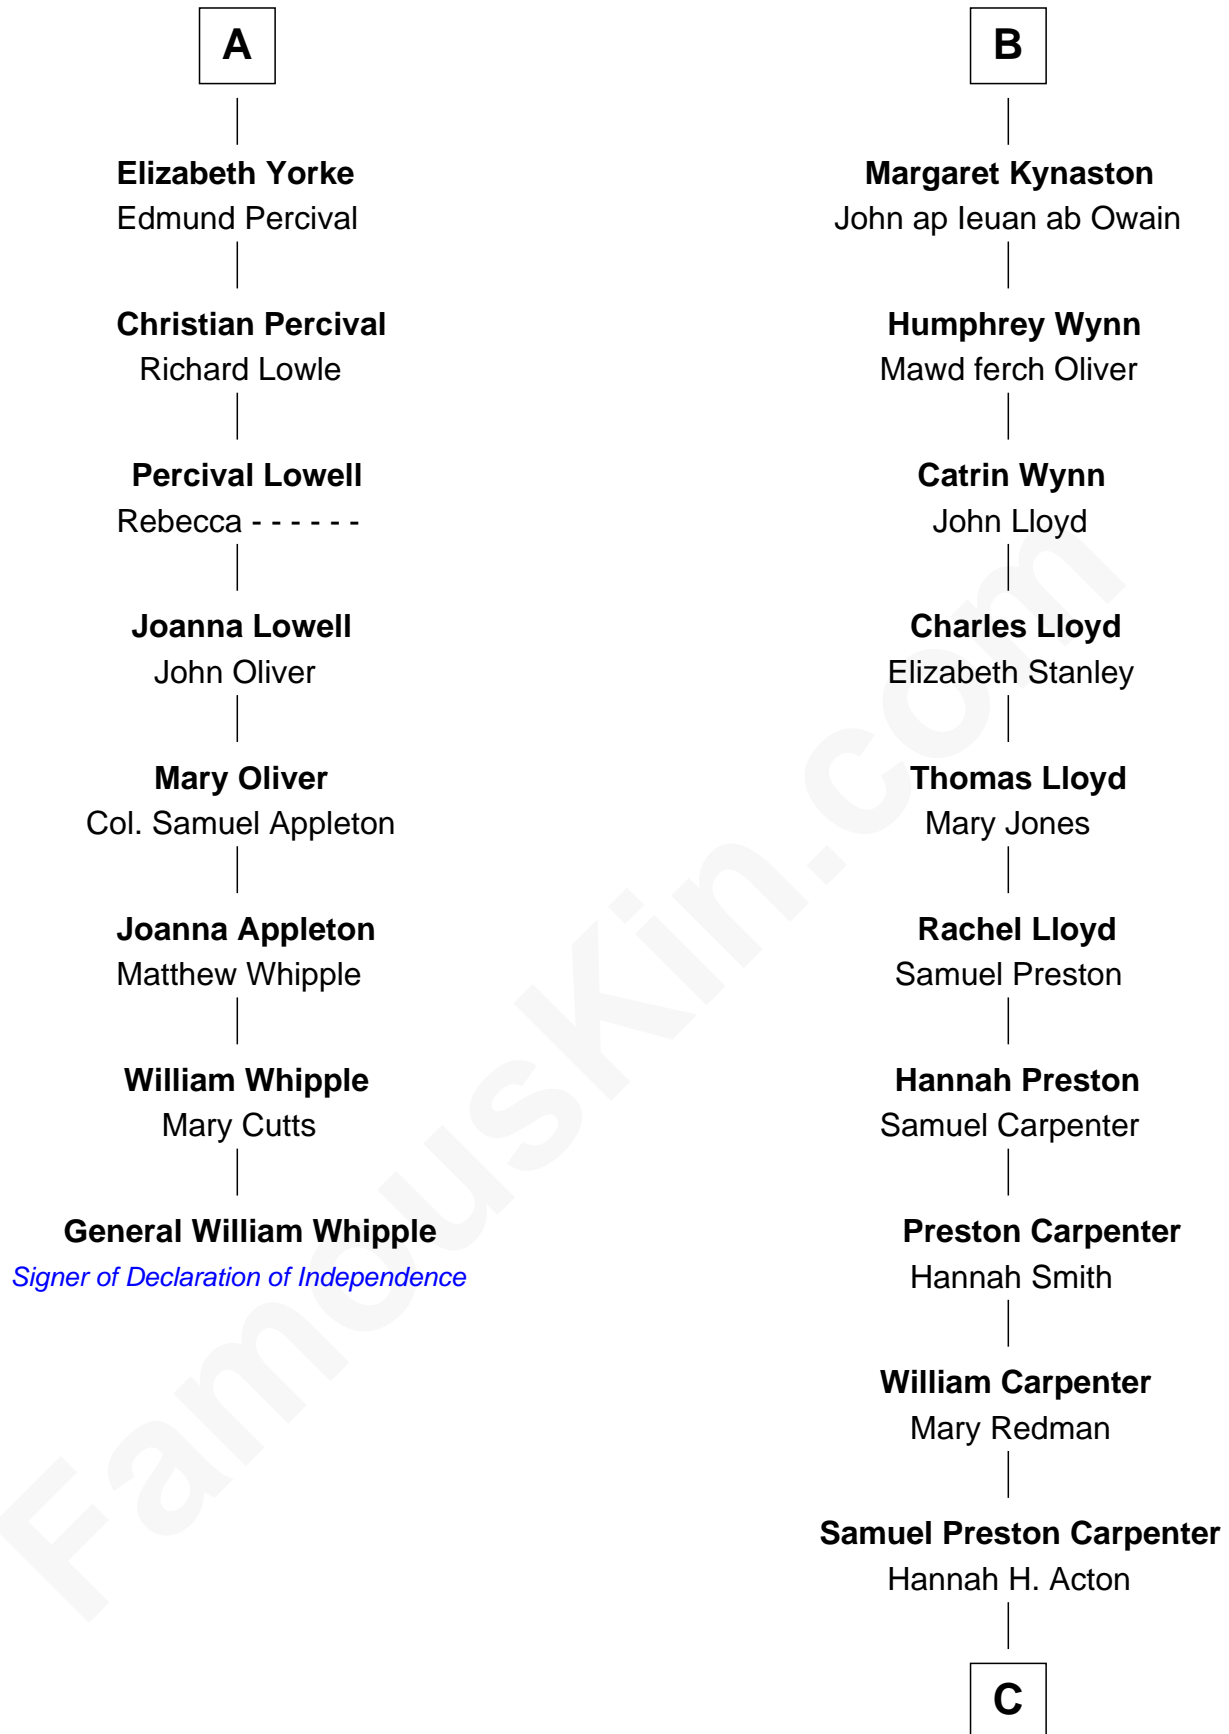

FamousKin.com

Relationship Chart of

General William Whipple

Signer of the Declaration of Independence

14th cousin 7 times removed of

Christopher Reeve
Movie Actor

Humphrey de Bohun
Elizabeth Plantagenet

C

Sarah Wyatt Carpenter

Richard Henry Reeve

Augustus Henry Reeve

Margaretta Willis Baldwin

Richard Henry Reeve

Anne Conrad D'Olier

Franklin D'Olier Reeve

Barbara Pitney Lamb