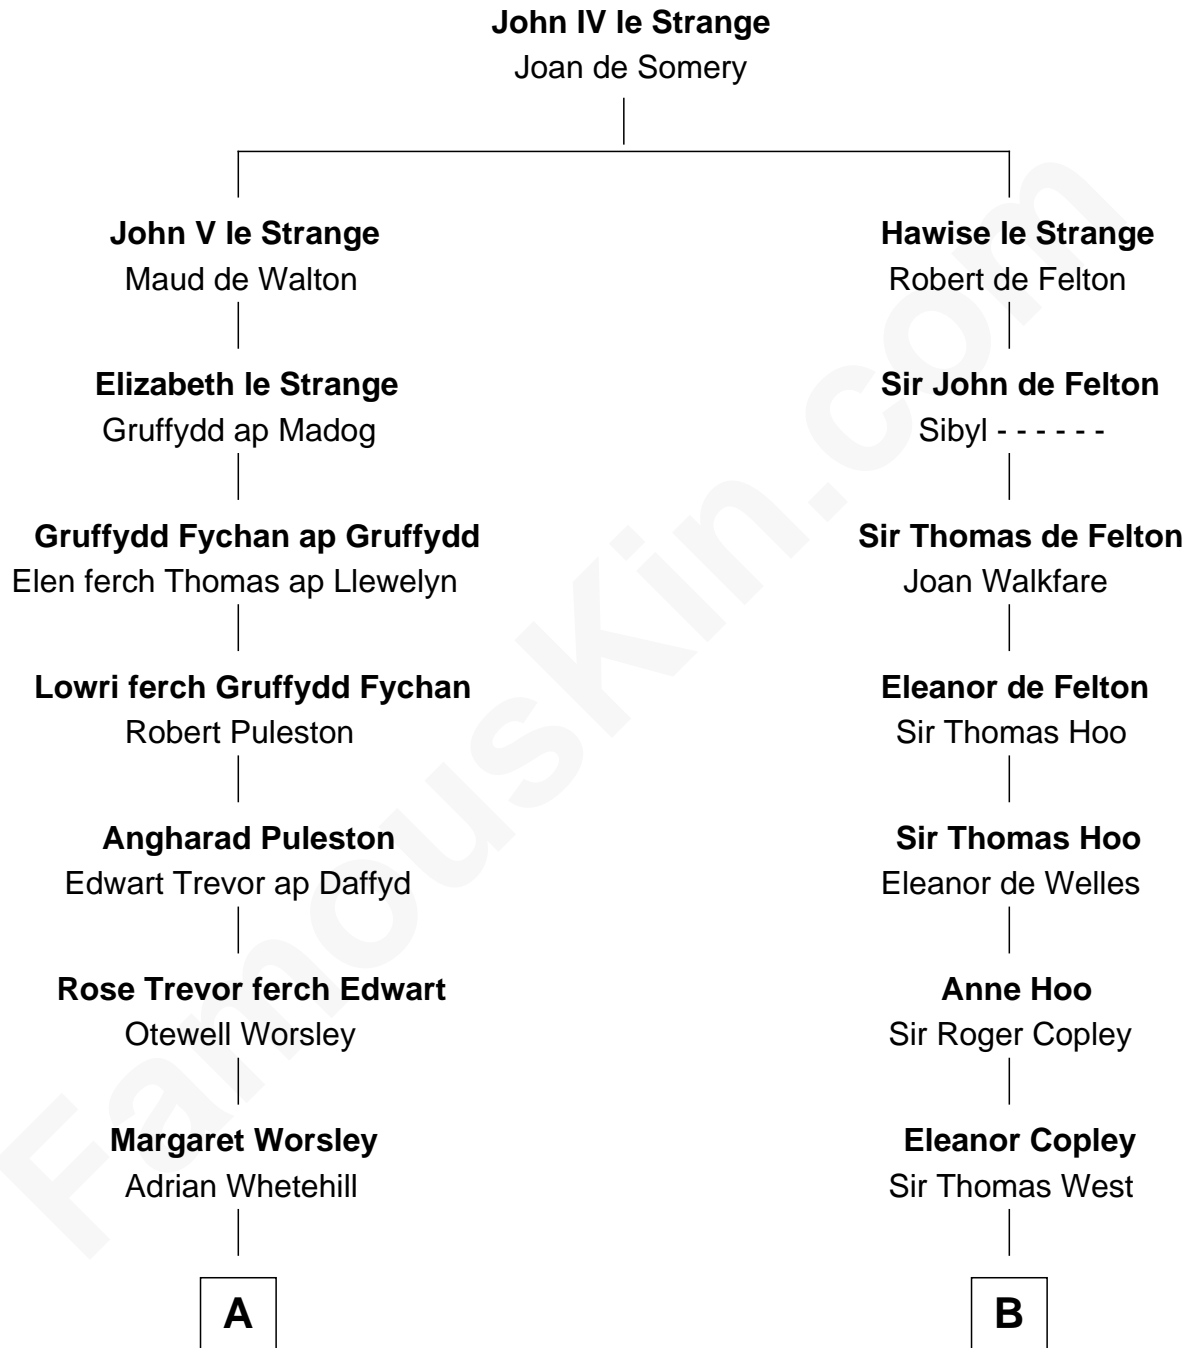

FamousKin.com

Relationship Chart of

General William Whipple

Signer of the Declaration of Independence

14th cousin 7 times removed of

George H. W. Bush
41st U.S. President

C

—
Susan Montfort Shellman

Samuel Howard Fay

—
Harriet Eleanor Fay

Rev. James Smith Bush

—
Samuel Prescott Bush

Flora Sheldon

—
Prescott Sheldon Bush

Dorothy Wear Walker

—
George H. W. Bush

41st U.S. President