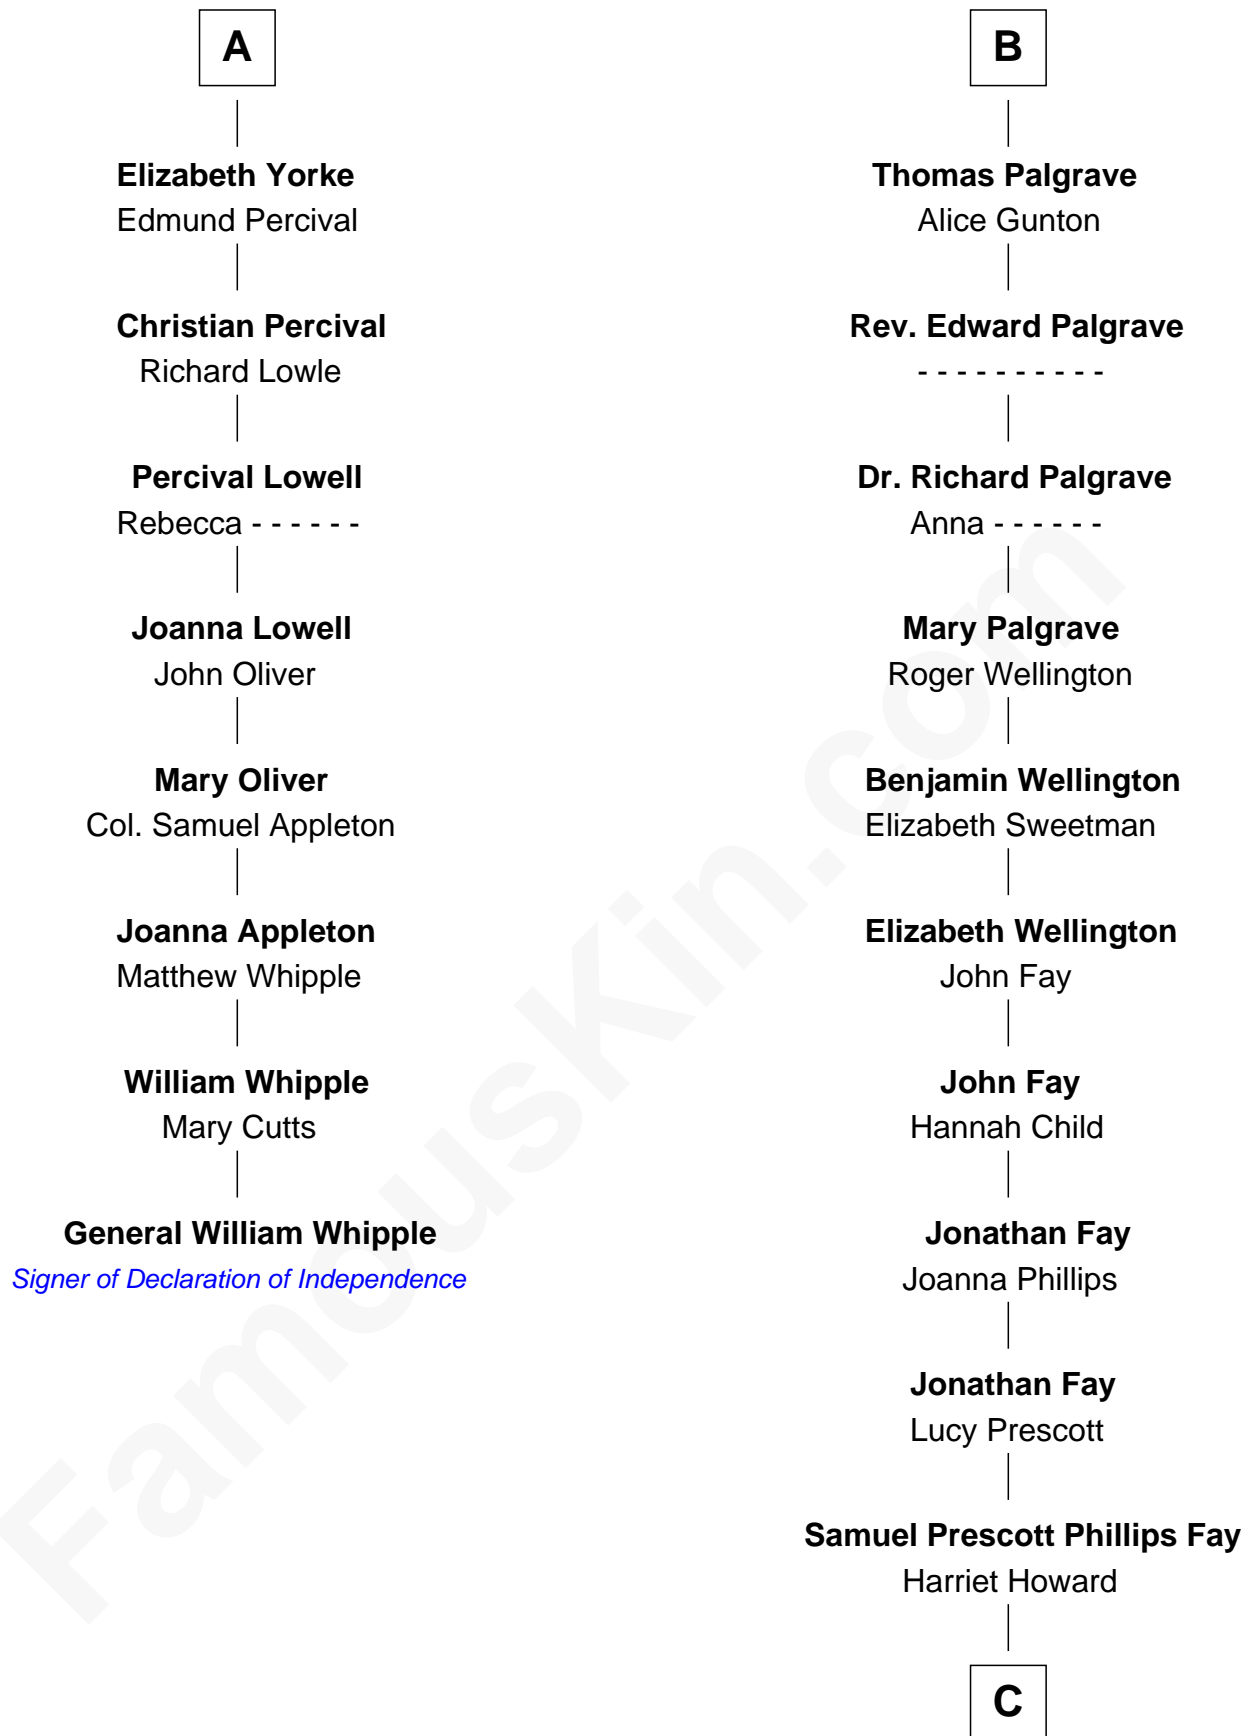

FamousKin.com

Relationship Chart of

General William Whipple

Signer of the Declaration of Independence

14th cousin 7 times removed of

George H. W. Bush
41st U.S. President

Humphrey de Bohun
Elizabeth Plantagenet

C

Samuel Howard Fay
Susan Montfort Shellman

Harriet Eleanor Fay
Rev. James Smith Bush

Samuel Prescott Bush
Flora Sheldon

Prescott Sheldon Bush
Dorothy Wear Walker

George H. W. Bush
41st U.S. President