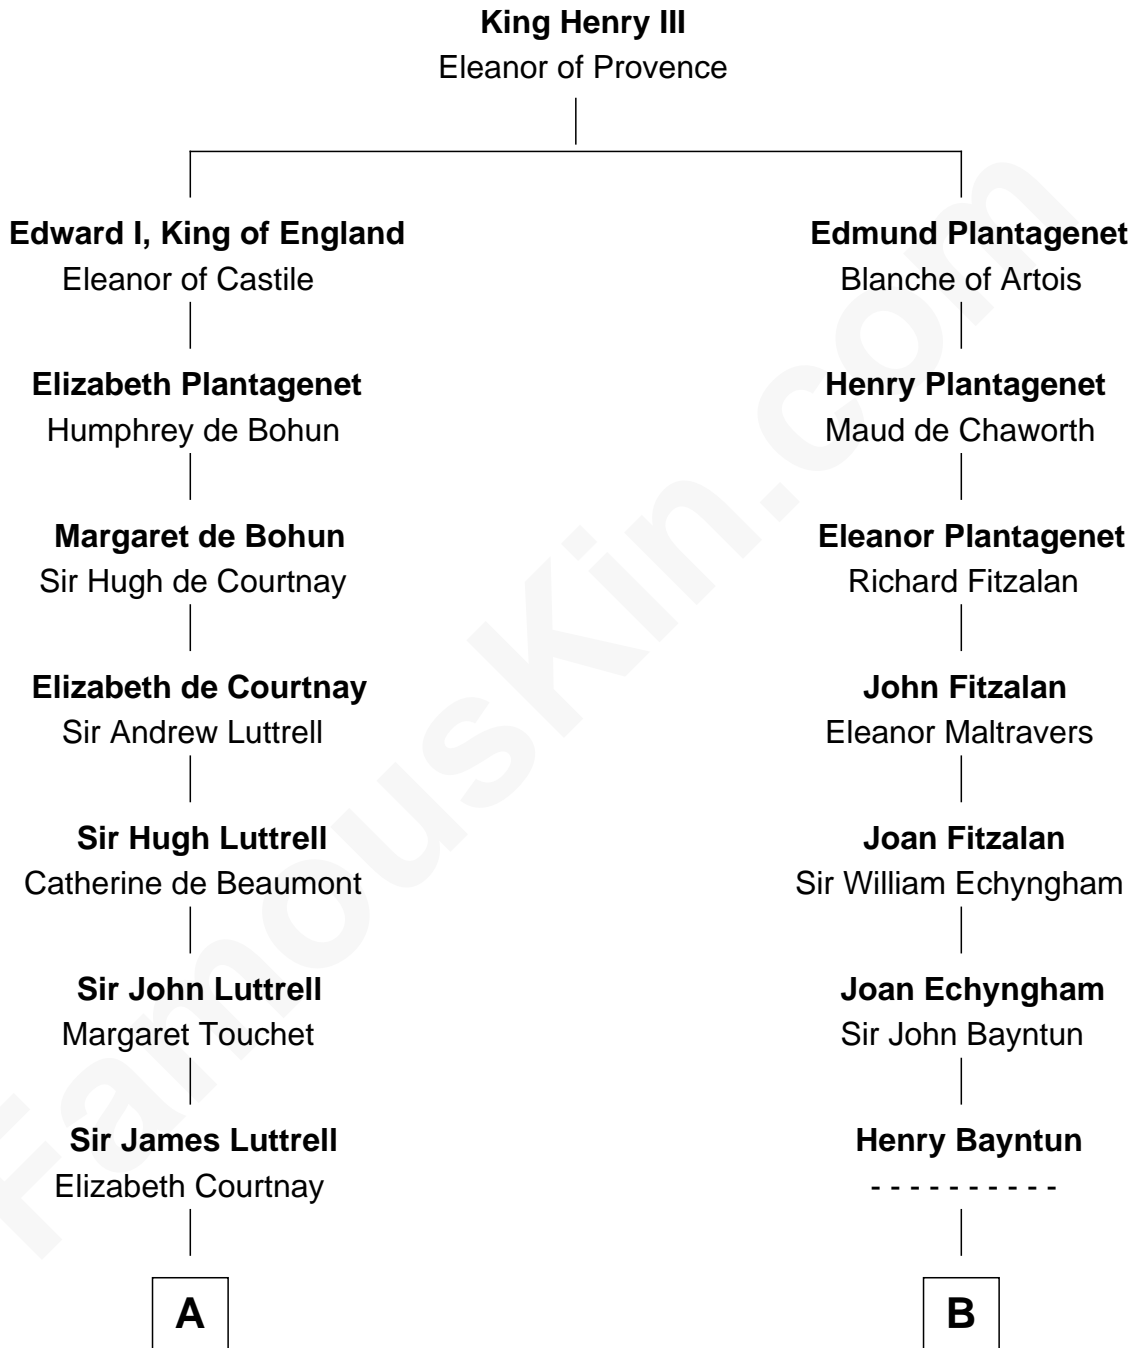

FamousKin.com

Relationship Chart of General William Whipple

Signer of the Declaration of Independence

16th cousin 5 times removed of

Barbara (Pierce) Bush

First Lady of President George H.W. Bush

C

Gen. James Pierce

Chloe Holbrook

Jonas James Pierce

Kate Pritzel

Scott Pierce

Mabel Marvin

Marvin Pierce

Pauline Robinson

Barbara (Pierce) Bush

First Lady of George H.W. Bush

FamousKin.com