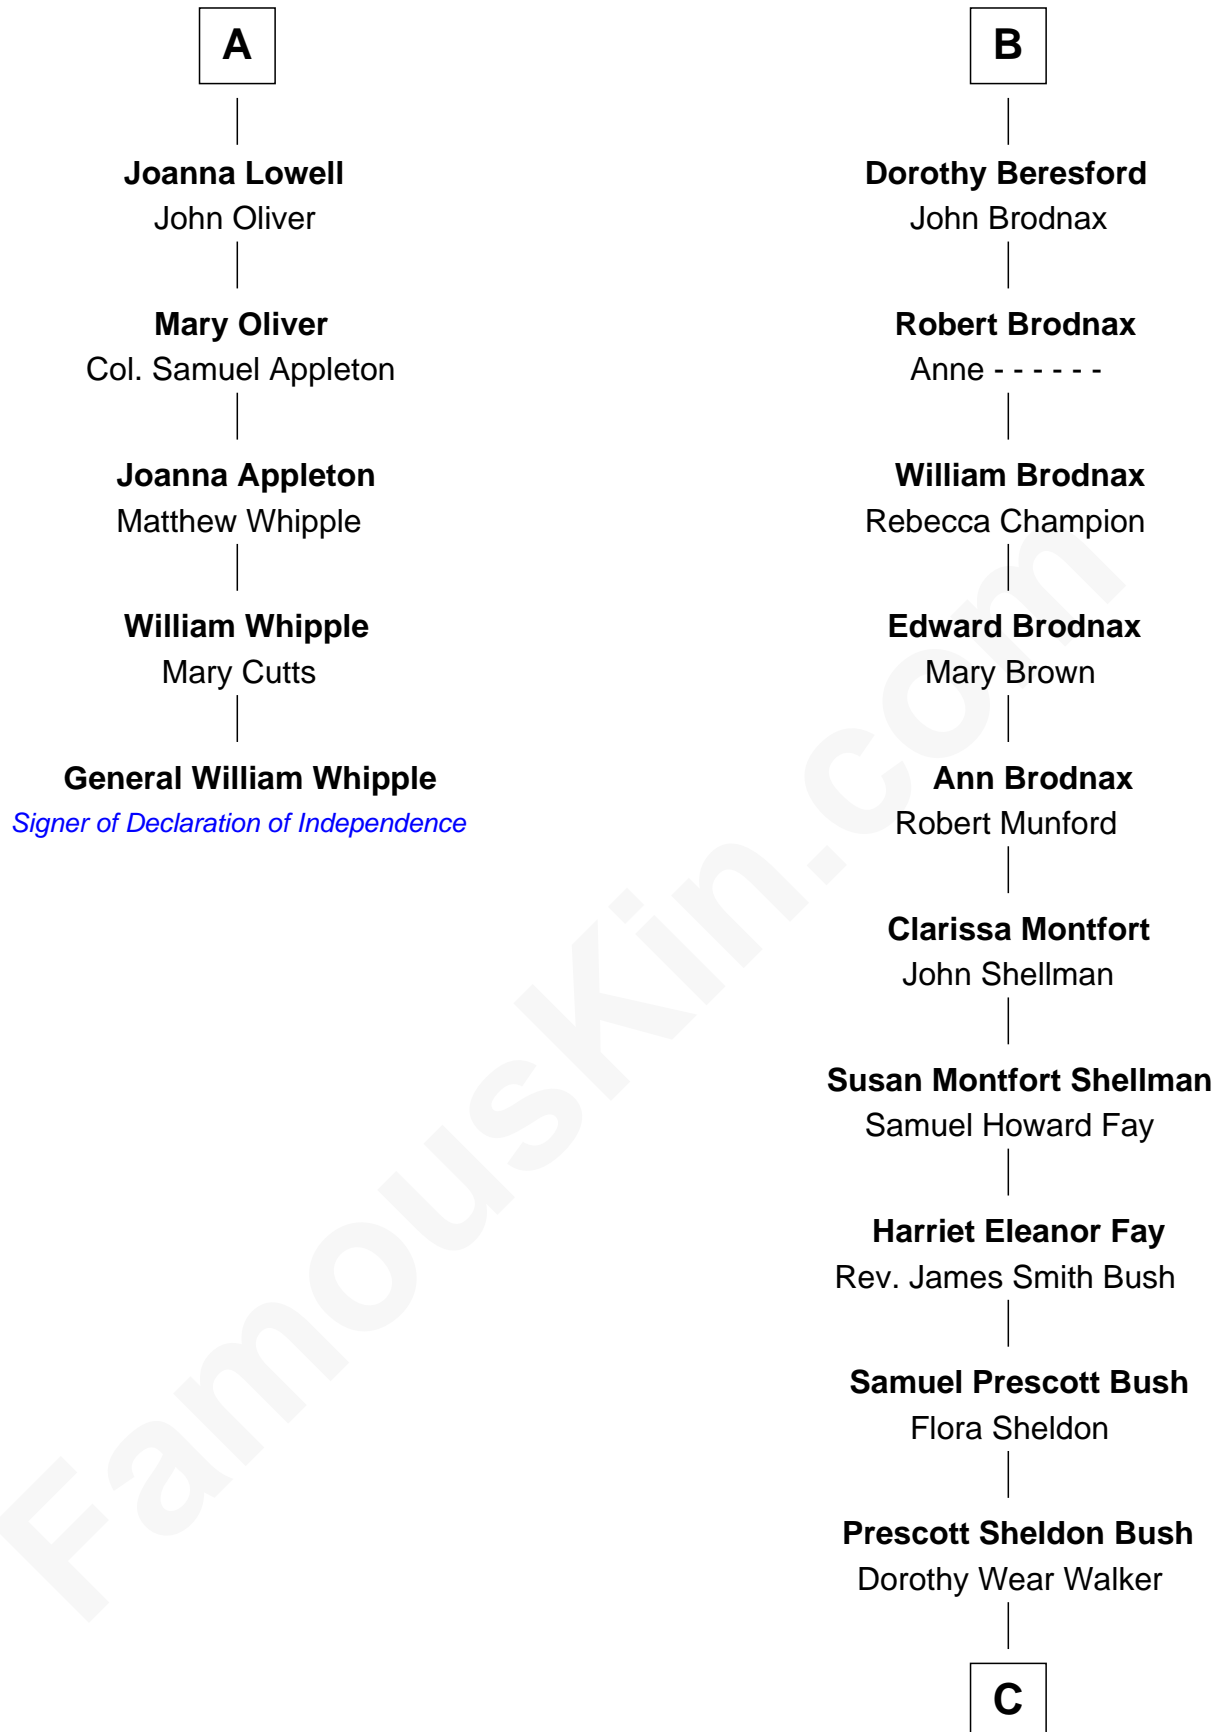

FamousKin.com

Relationship Chart of

General William Whipple

Signer of the Declaration of Independence

11th cousin 7 times removed of

George W. Bush
43rd U.S. President

Sir Walter Hungerford
Katherine Peverell

Elizabeth Hungerford
Sir Philip Courtenay

Sir Robert Hungerford
Margaret Botreaux

Elizabeth Courtnay
Sir James Luttrell

Katherine Hungerford
Sir Richard West

Sir Hugh Luttrell
Margaret Hill

Sir Thomas West
Eleanor Copley

Eleanor Luttrell
Roger Yorke

Barbara West
Sir John Guilford

Elizabeth Yorke
Edmund Percival

Elizabeth Guilford
Sir William Cromer

Christian Percival
Richard Lowle

Dorothy Cromer
William Seyliard

Percival Lowell
Rebecca - - - - -

Elizabeth Seyliard
Cornelius Beresford

A

B

C

George Herbert Walker Bush

Barbara Pierce

George W. Bush

43rd U.S. President