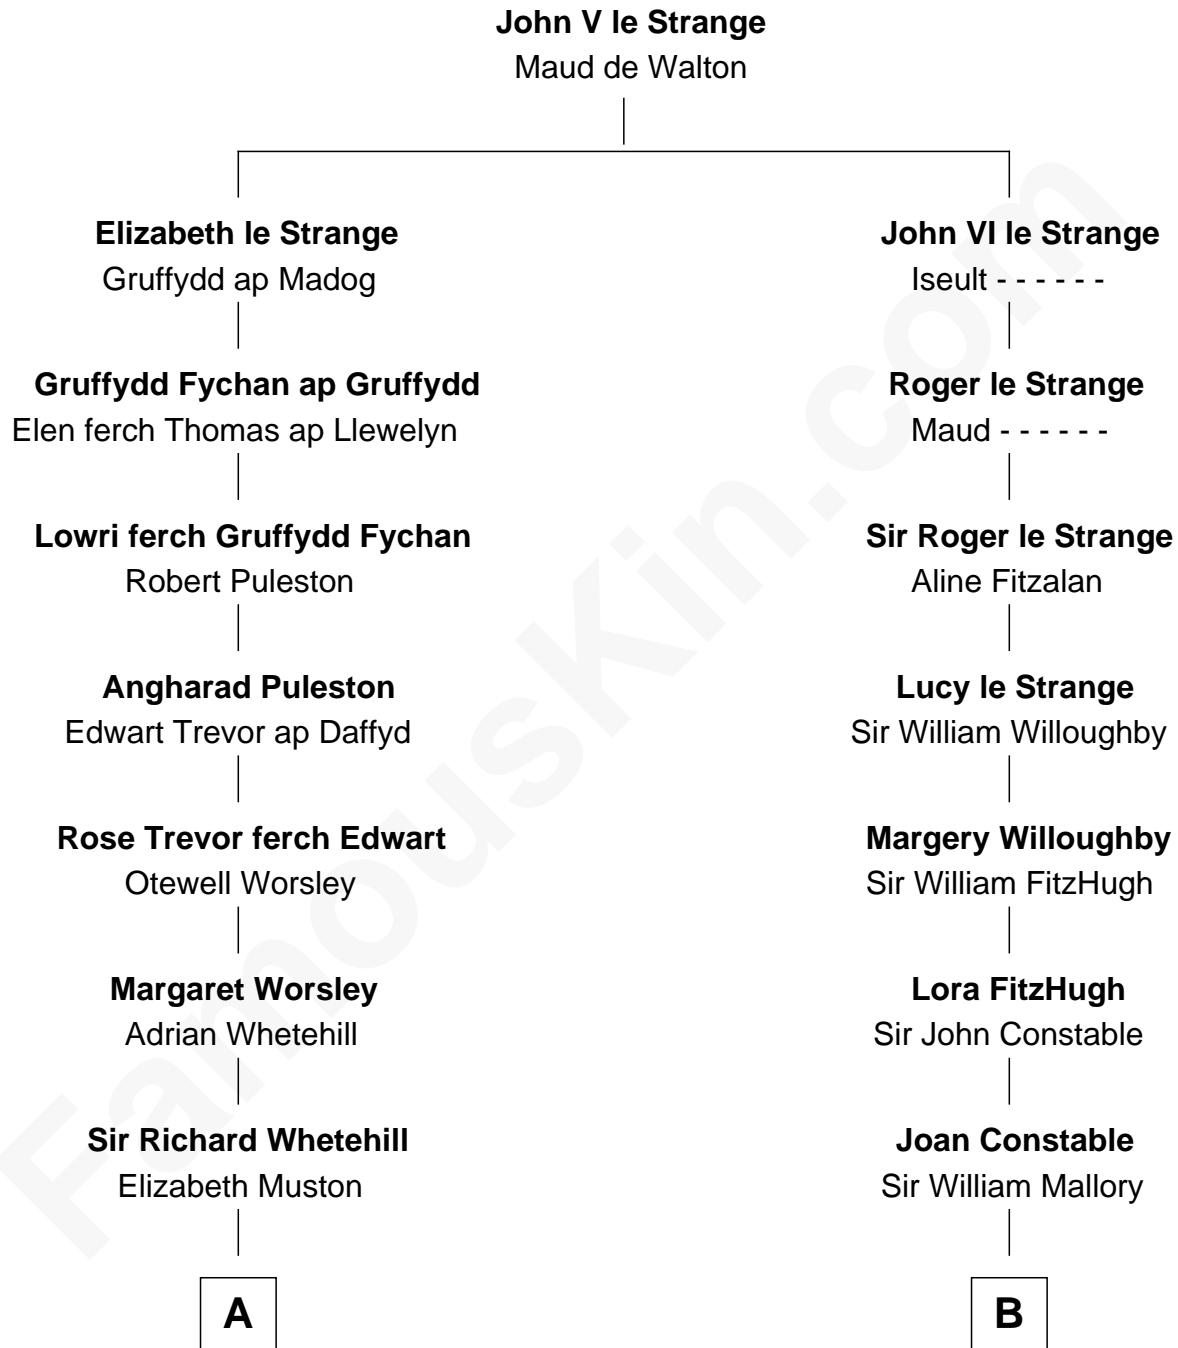

FamousKin.com

Relationship Chart of

General William Whipple

Signer of the Declaration of Independence

13th cousin 7 times removed of

Judy Garland

Singer and Movie Actress

C