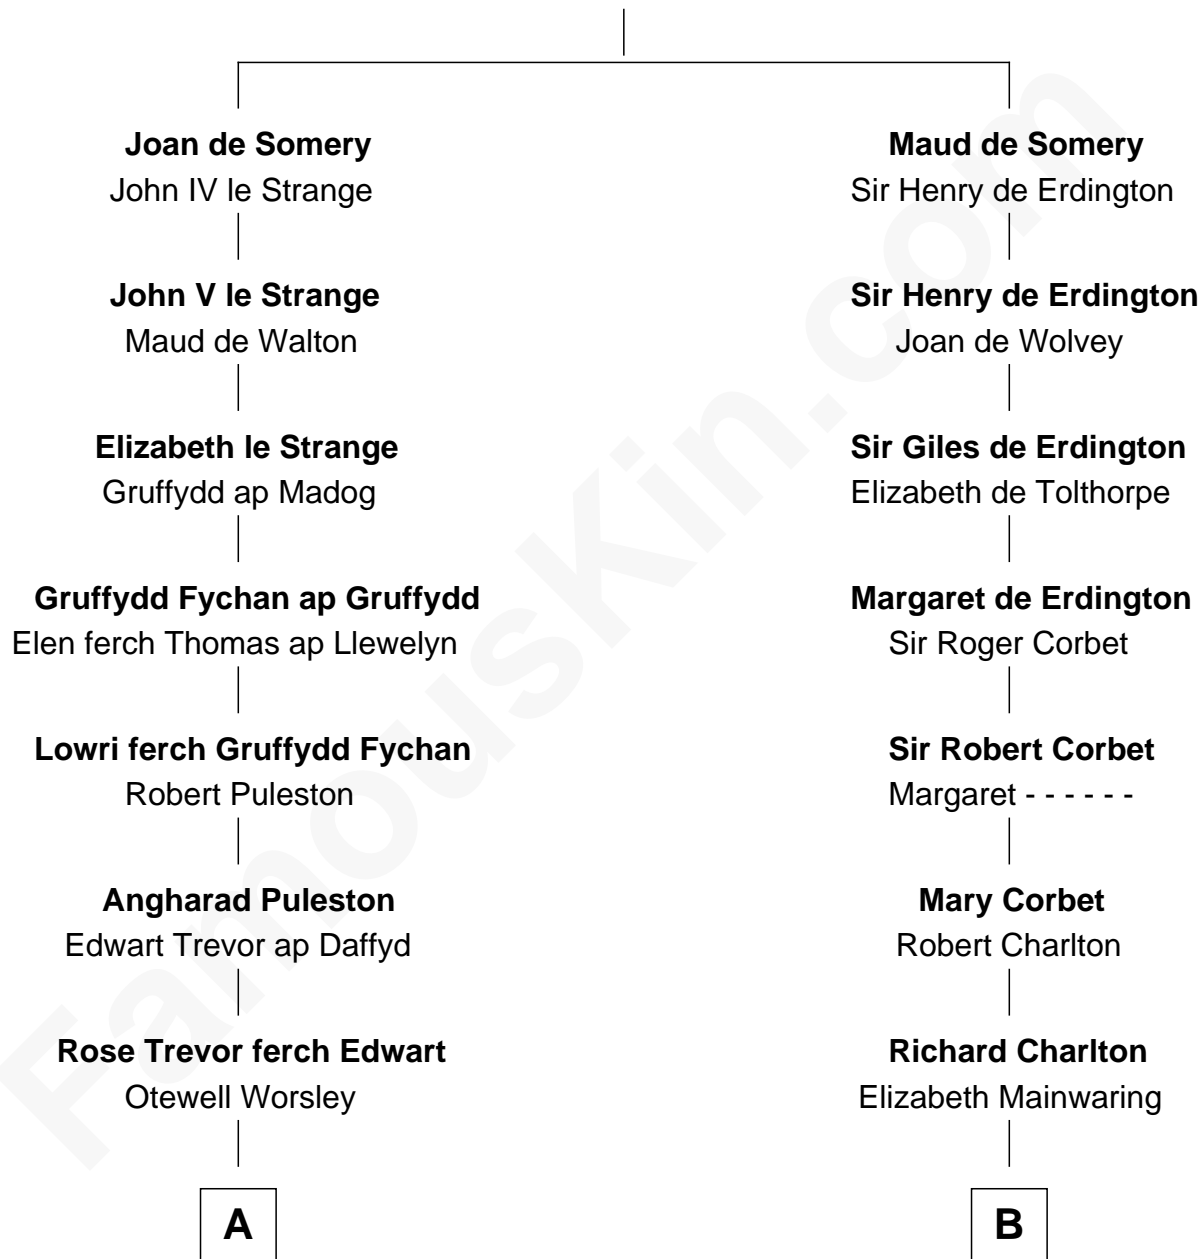

FamousKin.com

Relationship Chart of

General William Whipple

Signer of the Declaration of Independence

15th cousin 6 times removed of

Bette Davis

Movie Actress

Sir Roger de Somery

Nichole d'Aubenev

C

Benjamin W. Bailey

Latta Hopkins

Harriet Jane Bailey

Charles Otis Thompson

Harriet Eugenia Thompson

William Aaron Favor

Ruth Augusta Favor

Harlow Morrell Davis

Bette Davis

Movie Actress

FamousKin.com