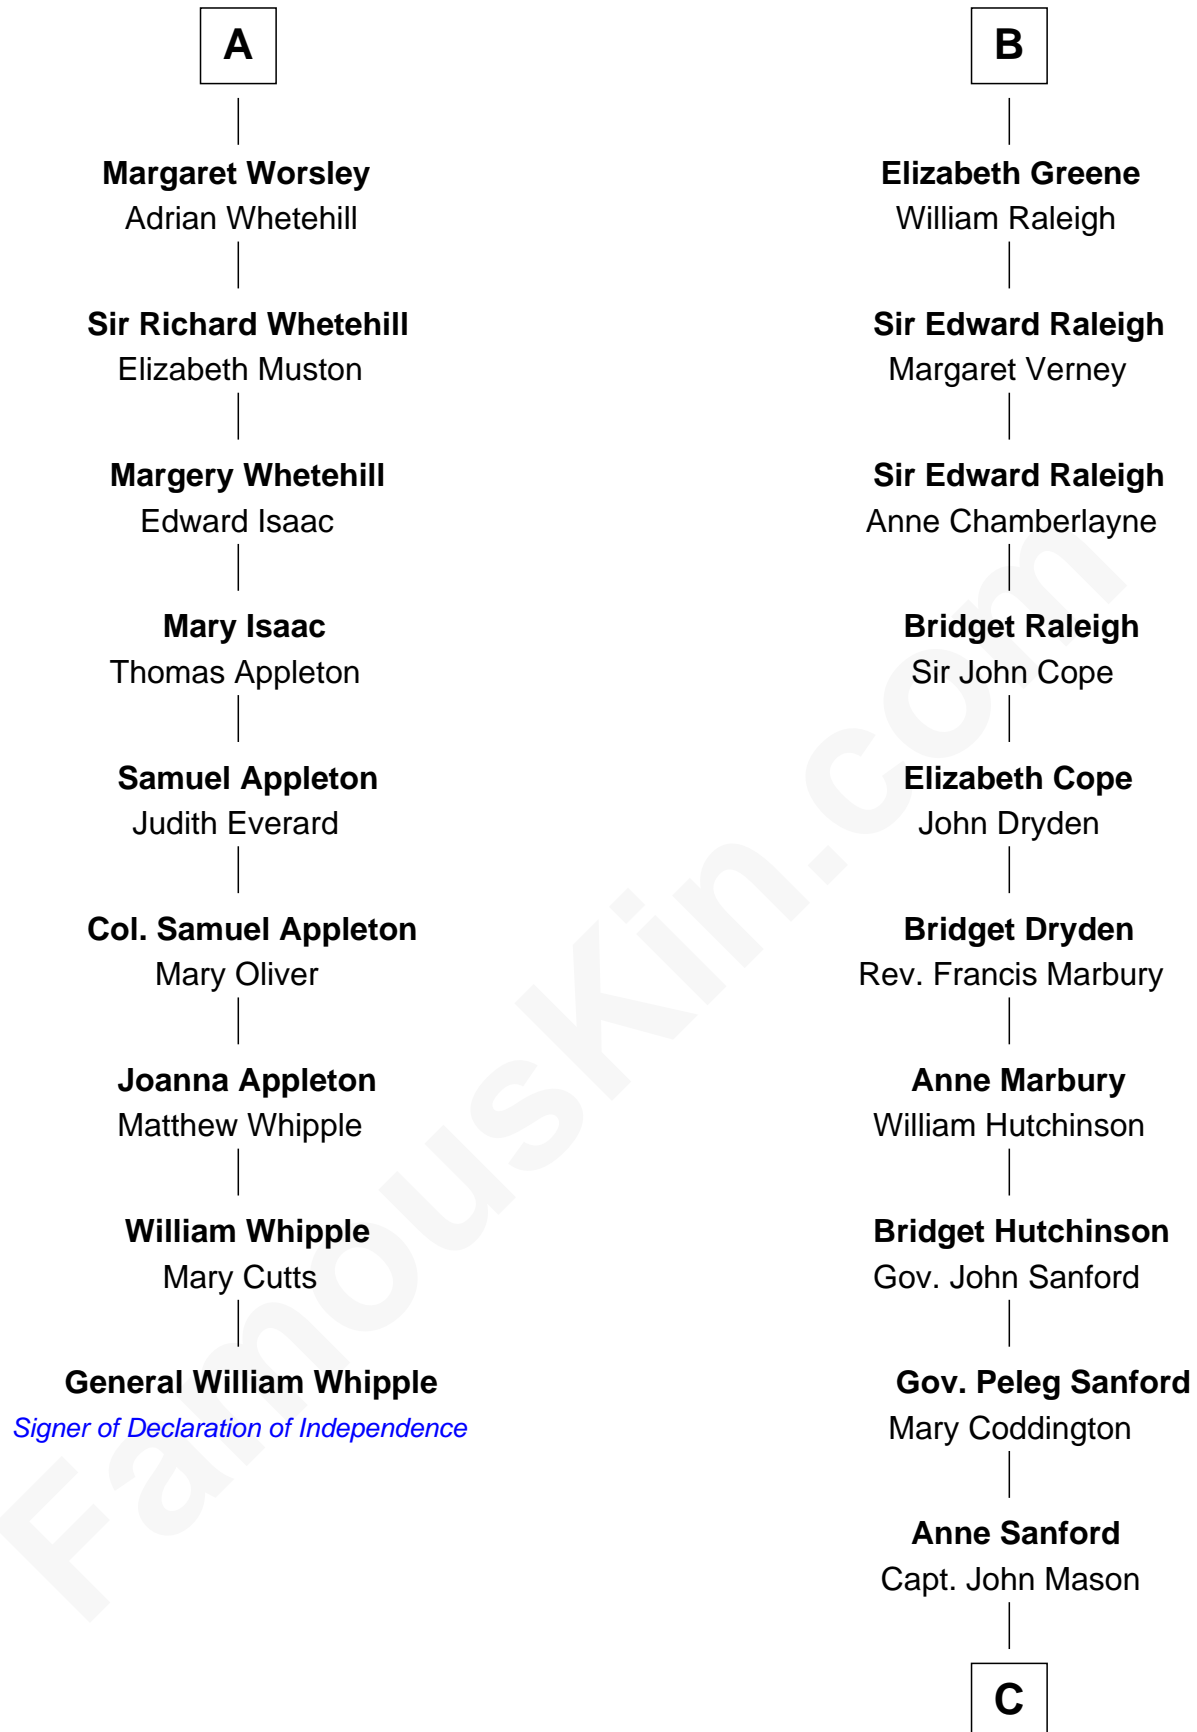

## Relationship Chart of

### General William Whipple

*Signer of the Declaration of Independence*

15th cousin 5 times removed of

### Lucretia (Rudolph) Garfield

*First Lady of President James Garfield*

**Sir Roger de Somery**

Nichole d'Aubenev

**C**

Peleg Sanford Mason

Mary Stanton

Elijah Mason

Lucretia Greene

Arabella Greene Mason

Zebulon Rudolph

**Lucretia (Rudolph) Garfield**

*First Lady of James Garfield*

FamousKin.com