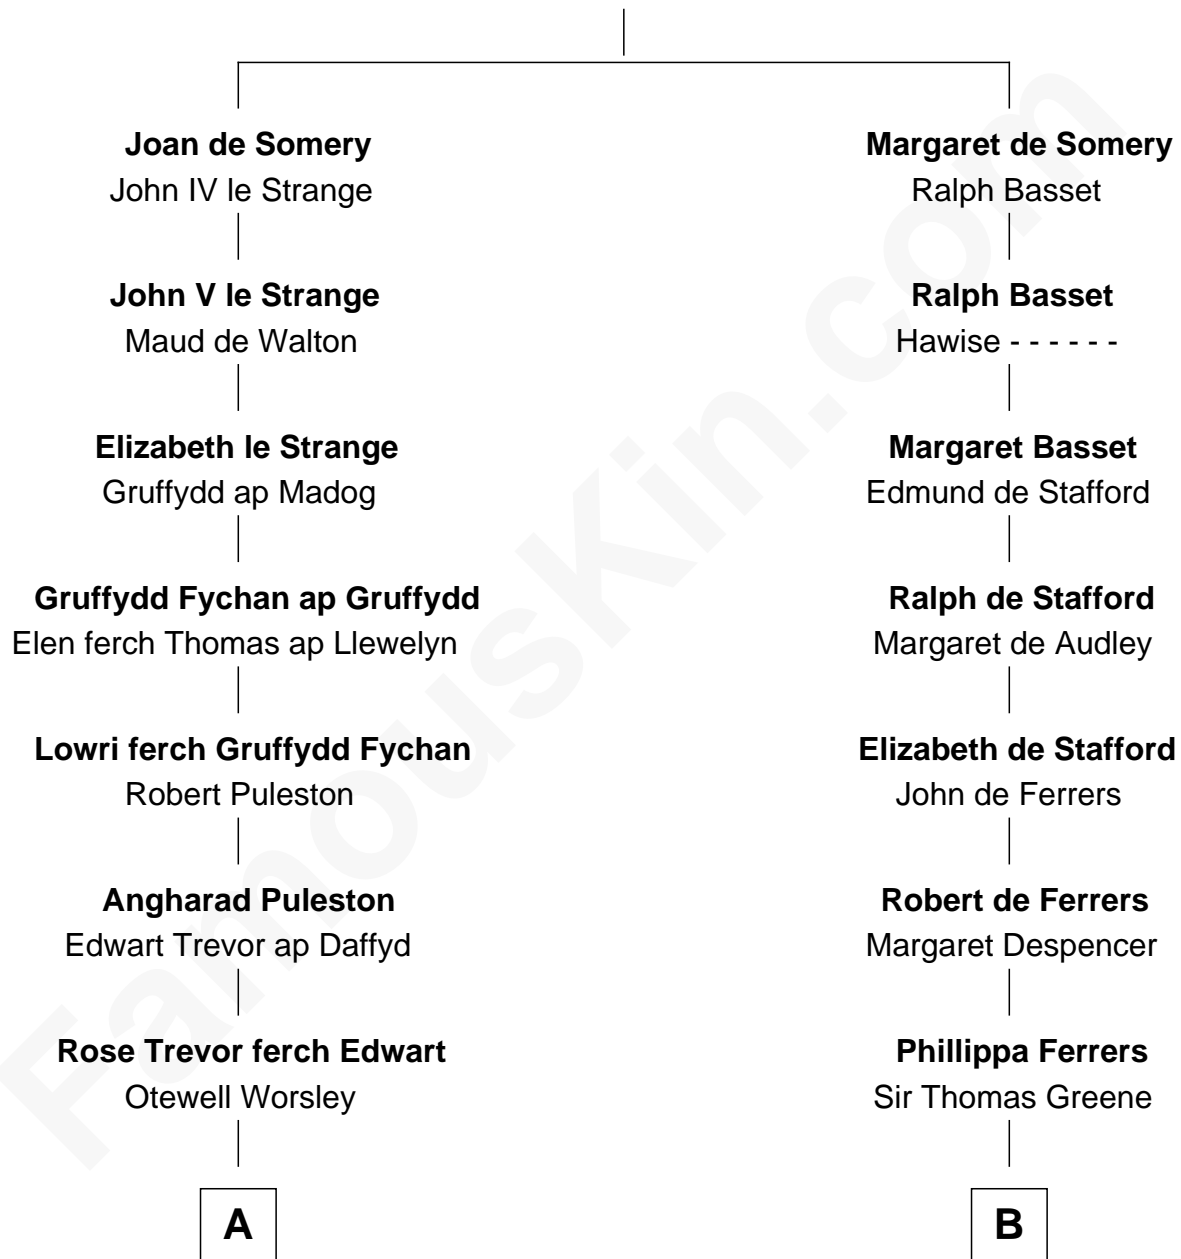

## Relationship Chart of

### General William Whipple

*Signer of the Declaration of Independence*

15th cousin 5 times removed of

### Lucretia (Rudolph) Garfield

*First Lady of President James Garfield*

**Sir Roger de Somery**

Nichole d'Aubenev

**C**

Peleg Sanford Mason

Mary Stanton

Elijah Mason

Lucretia Greene

Arabella Greene Mason

Zebulon Rudolph

**Lucretia (Rudolph) Garfield**

*First Lady of James Garfield*

FamousKin.com