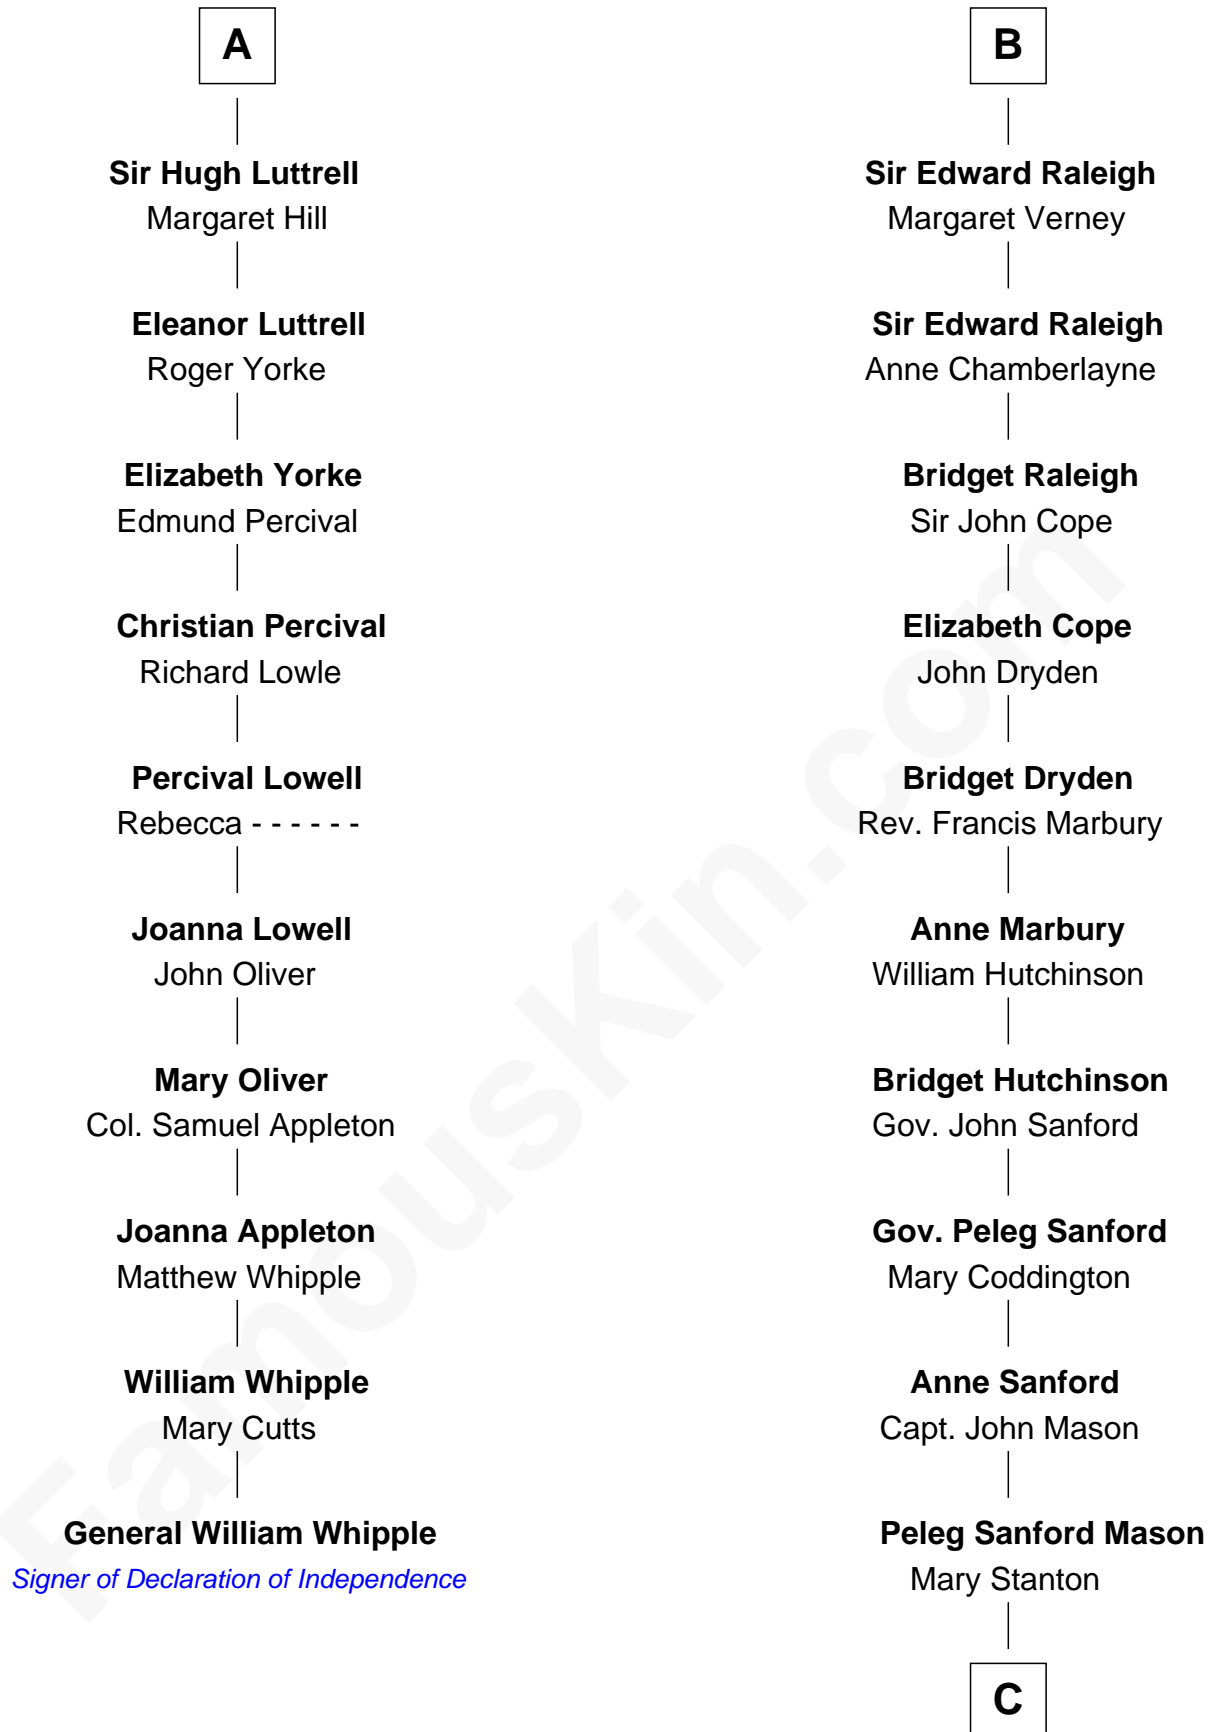

FamousKin.com

Relationship Chart of General William Whipple

Signer of the Declaration of Independence

16th cousin 3 times removed of

Lucretia (Rudolph) Garfield

First Lady of President James Garfield

Sir Hugh le Despencer

Aveline Basset

Eleanor le Despencer

Sir Hugh de Courtenay

Sir Hugh de Courtenay

Agnes de St. John

Sir Hugh de Courtnay

Margaret de Bohun

Elizabeth de Courtnay

Margaret Despencer

Robert de Ferrers

Phillippa Ferrers

Sir Thomas Greene

Elizabeth Greene

William Raleigh

B

C

Elijah Mason
Lucretia Greene

Arabella Greene Mason
Zebulon Rudolph

Lucretia (Rudolph) Garfield
First Lady of James Garfield

FamousKin.com