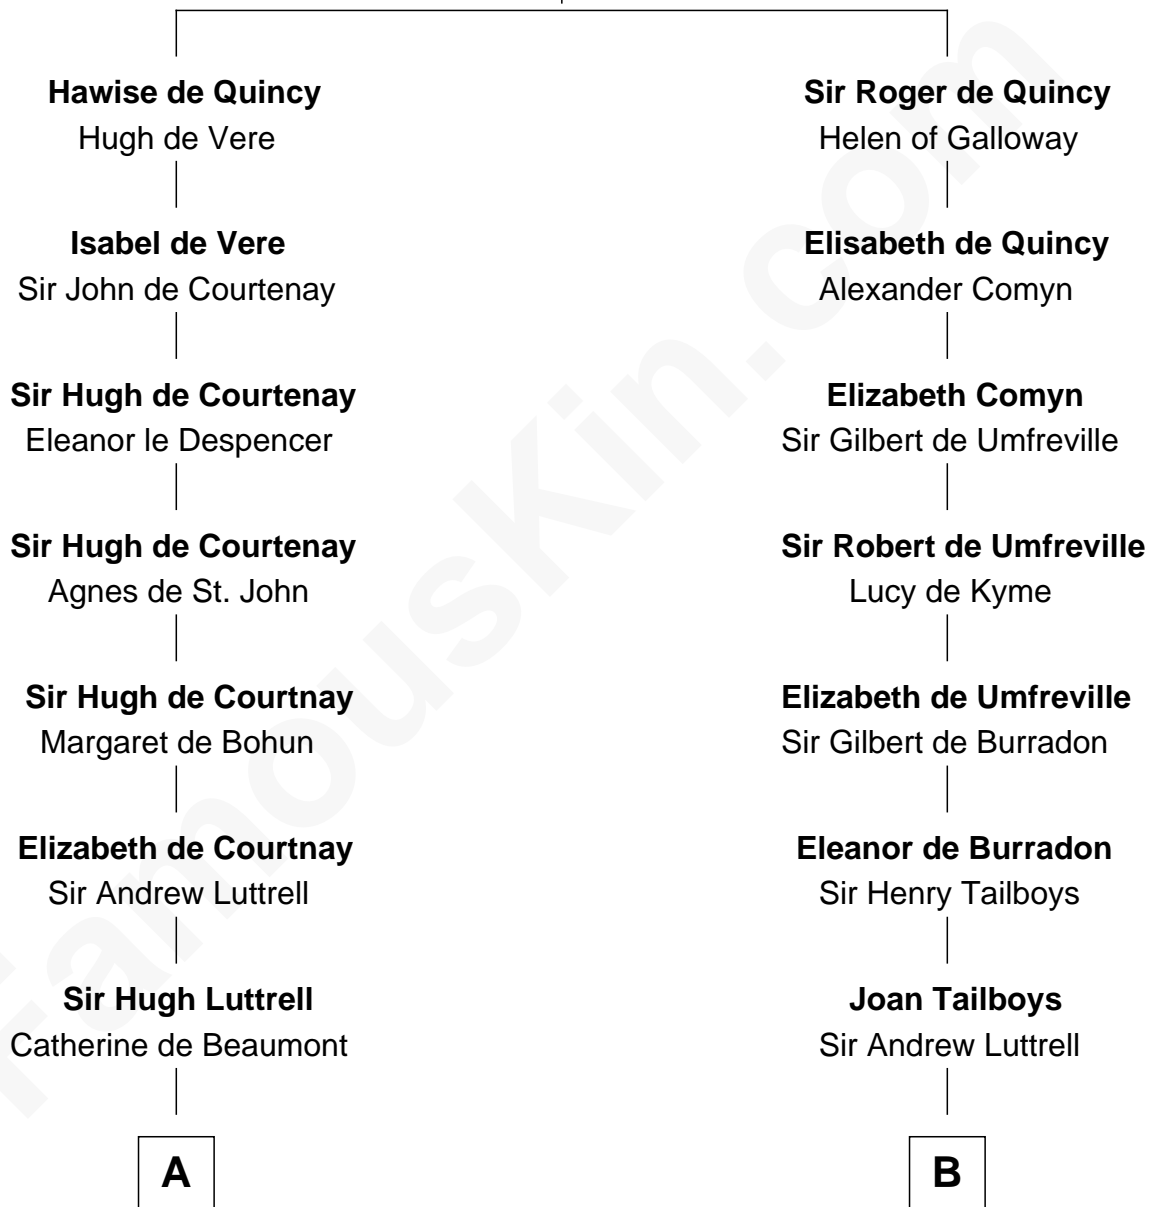

FamousKin.com

Relationship Chart of

General William Whipple

Signer of the Declaration of Independence

18th cousin 3 times removed of

Lucretia (Rudolph) Garfield

First Lady of President James Garfield

Saher de Quincy
Margaret de Beaumont

C

William Whipple

Mary Cutts

General William Whipple

Signer of Declaration of Independence

D

Elizabeth Taylor

Nathaniel Greene