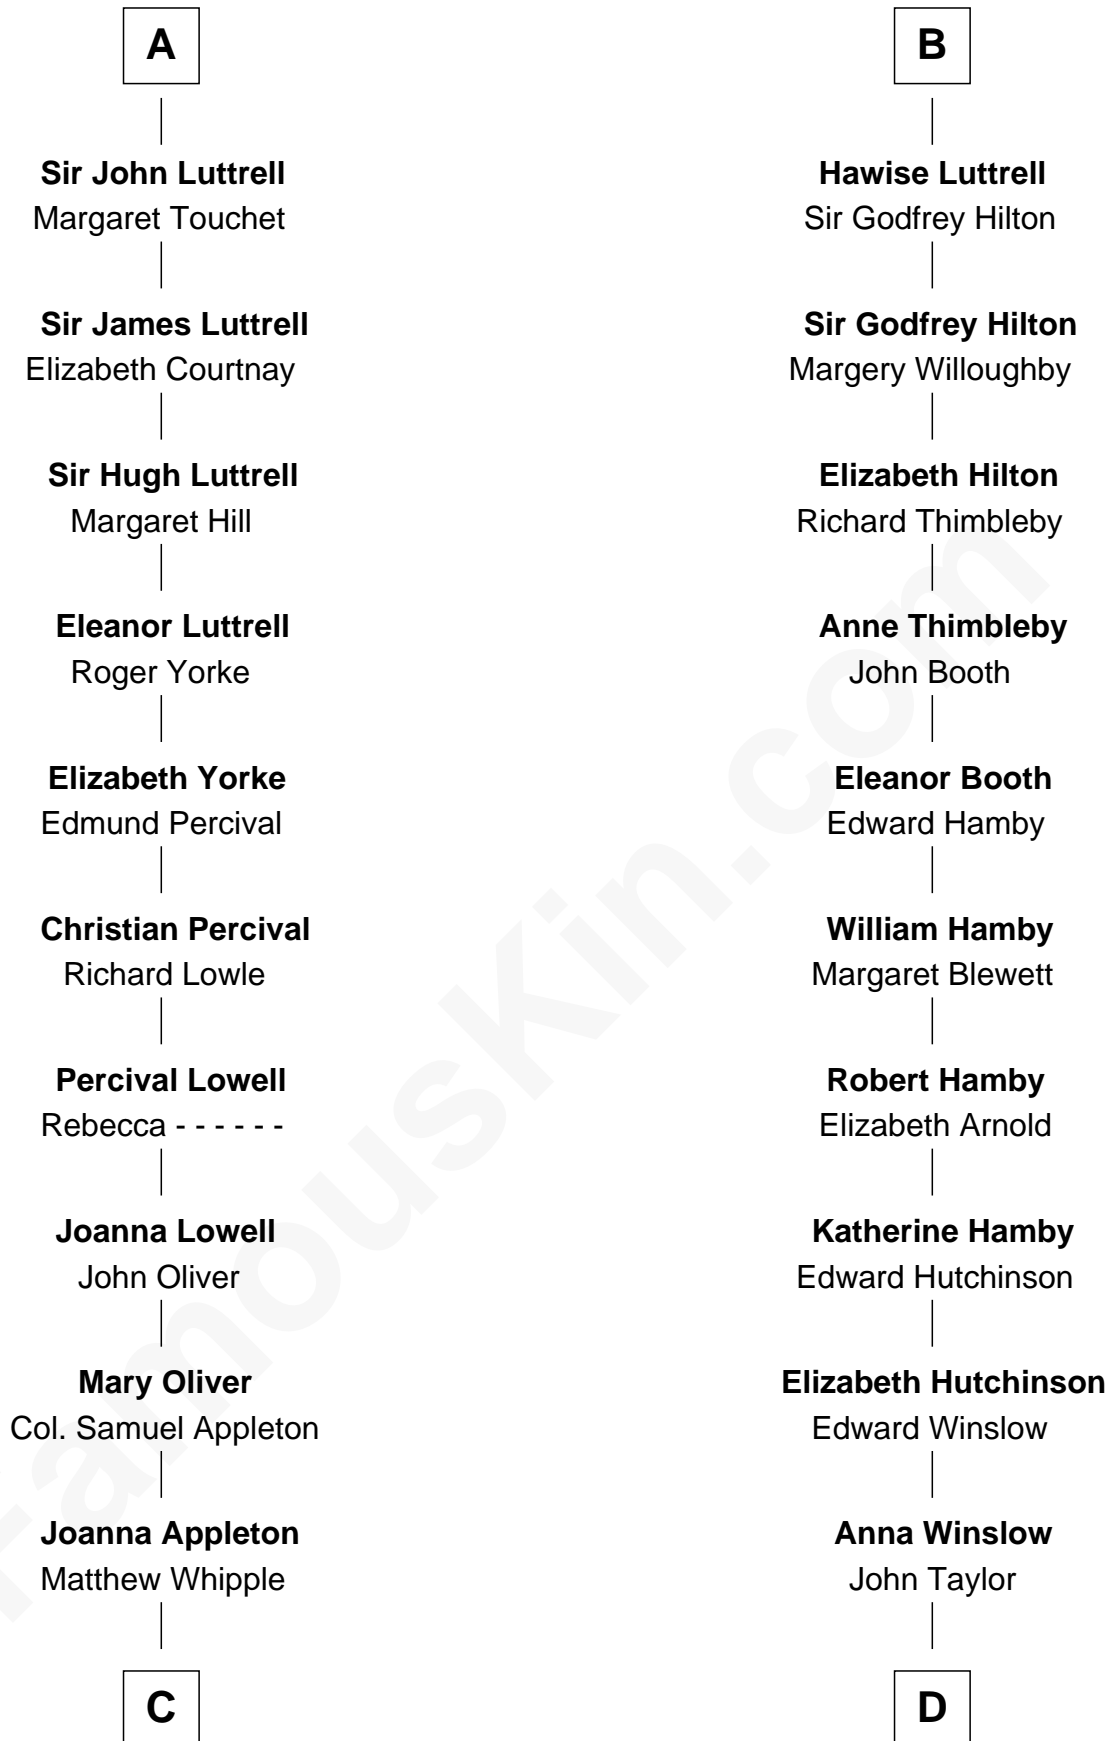

FamousKin.com

Relationship Chart of

General William Whipple

Signer of the Declaration of Independence

18th cousin 3 times removed of

Lucretia (Rudolph) Garfield

First Lady of President James Garfield

Saher de Quincy
Margaret de Beaumont

C

William Whipple

Mary Cutts

General William Whipple

Signer of Declaration of Independence

D

Elizabeth Taylor

Nathaniel Greene